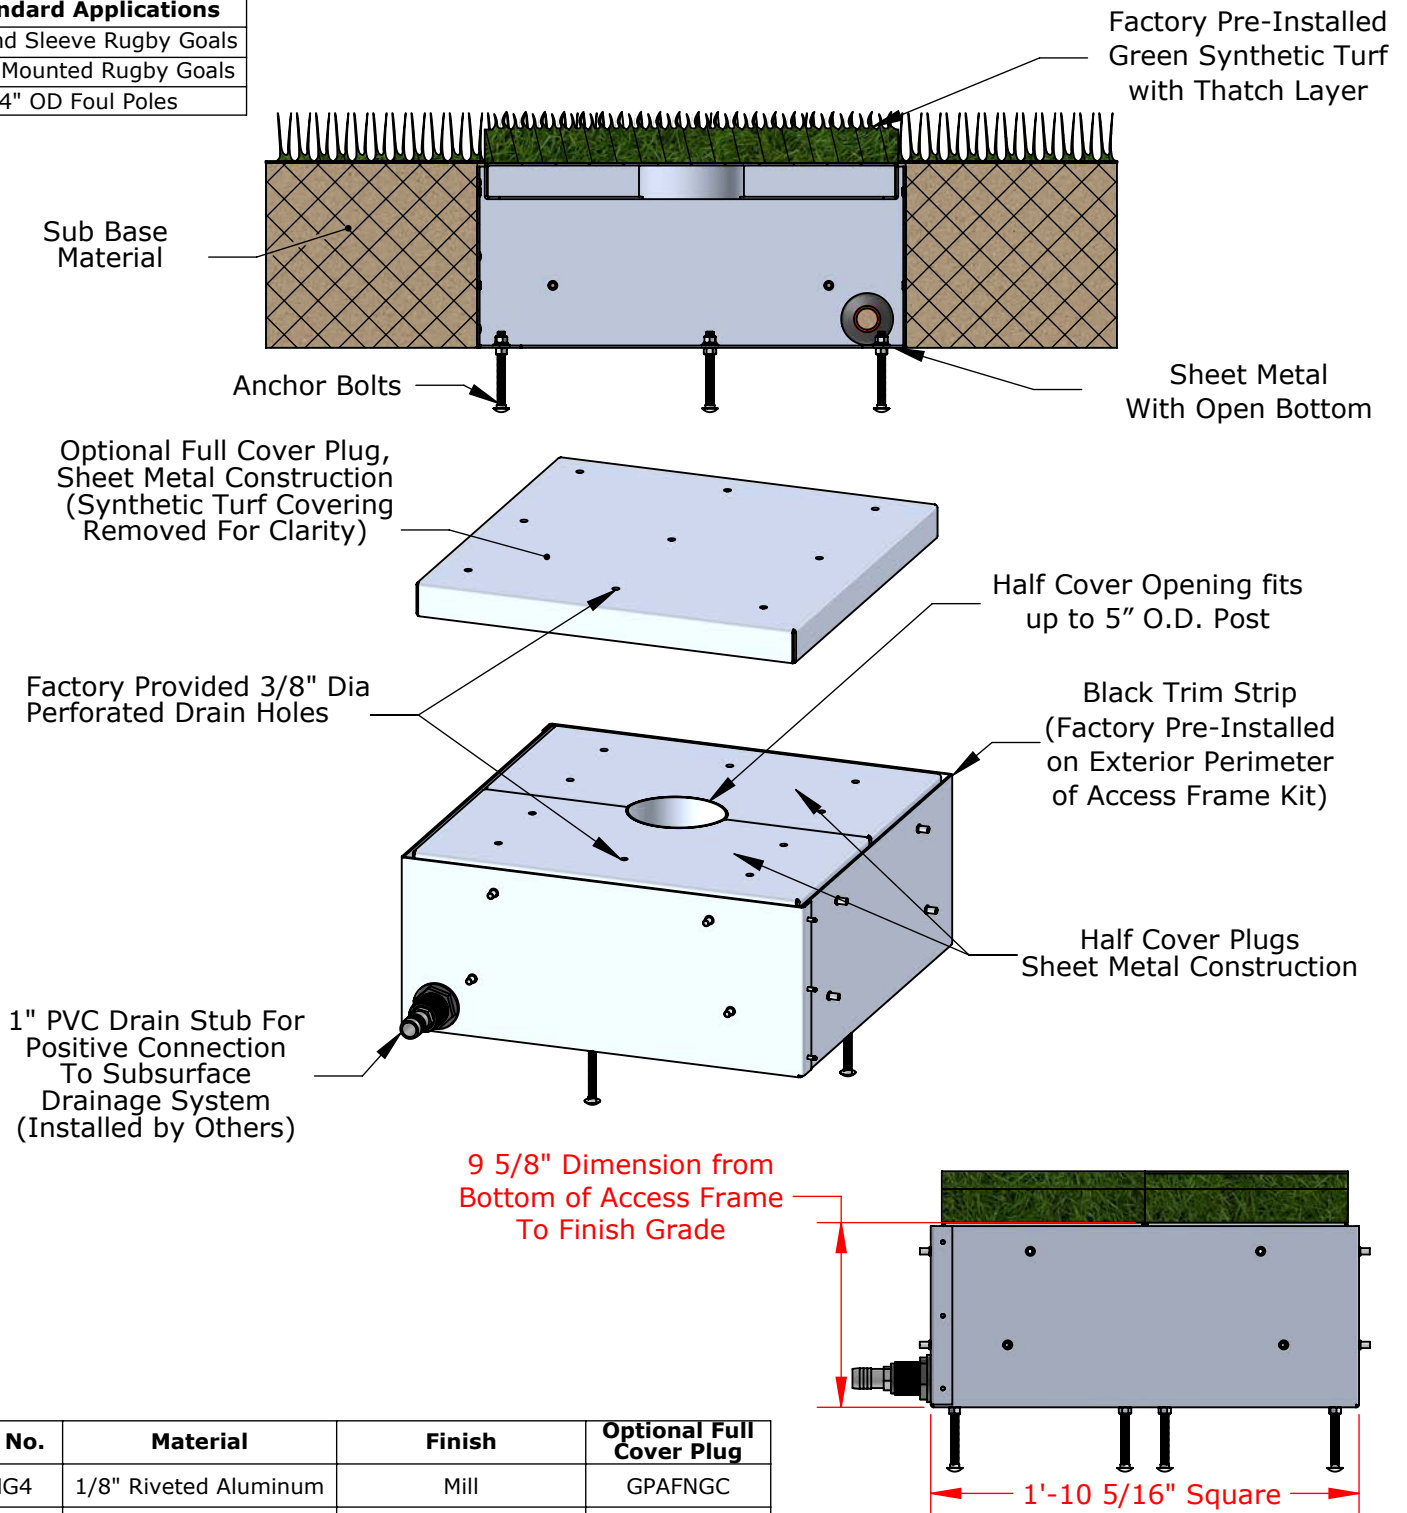

Standard Applications

- Ground Sleeve Rugby Goals
- Plate Mounted Rugby Goals
- 4" OD Foul Poles

Part No.	Material	Finish	Optional Full Cover Plug
AFNG4	1/8" Riveted Aluminum	Mill	GPAFNGC
AFNG4HD	11 Ga. Welded Steel	Powder Coated Black	GPAFNGCHD