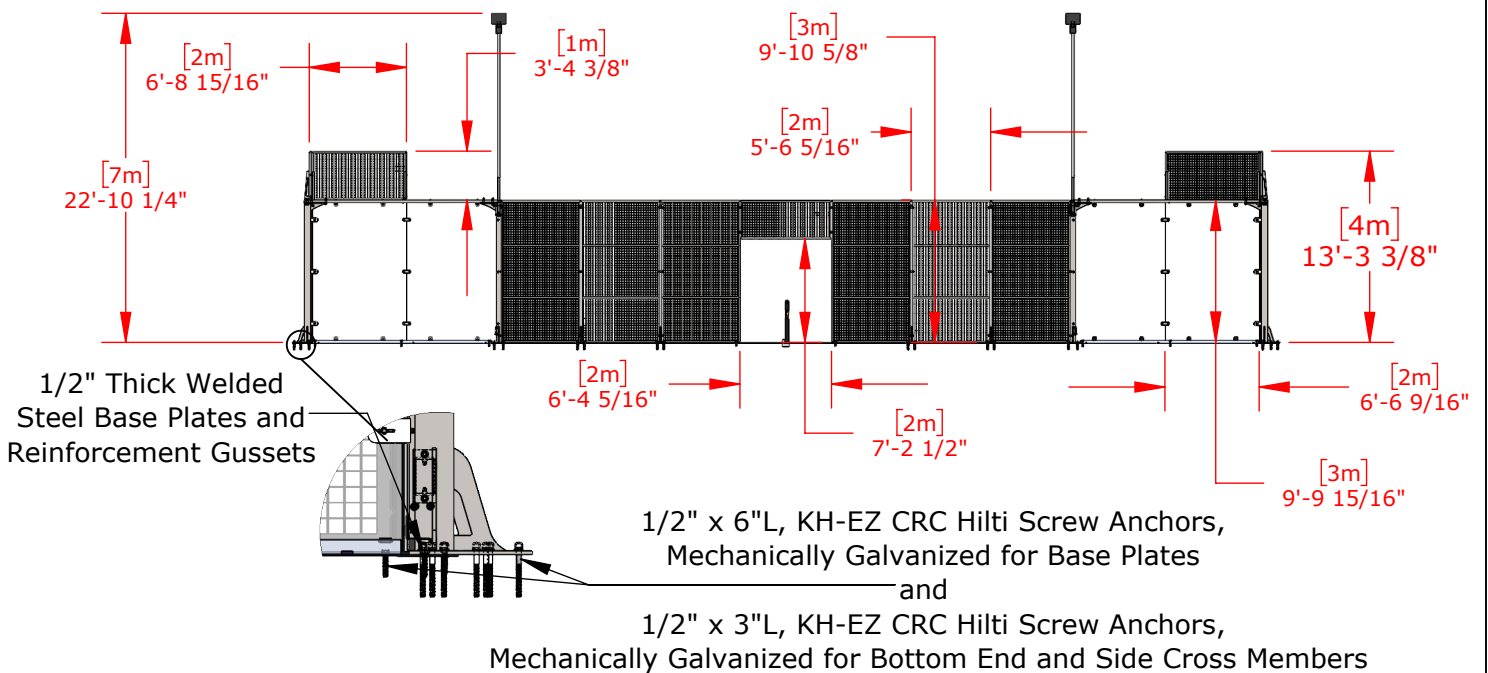

PDPNRMCV2 PaDelhi™ Outdoor Panoramic Padel Court System

Not To Scale

Sportsfield Specialties Inc 033126

Synthetic Turf: Textured Monofilament

Pile Height: 12mm

Color: Blue, Green, or Terracotta with Inlaid White Lines,
 Various Additional Colors Available Upon Request,
 Includes Seam Tape and Adhesive,
 Infill with Provided Round Sand