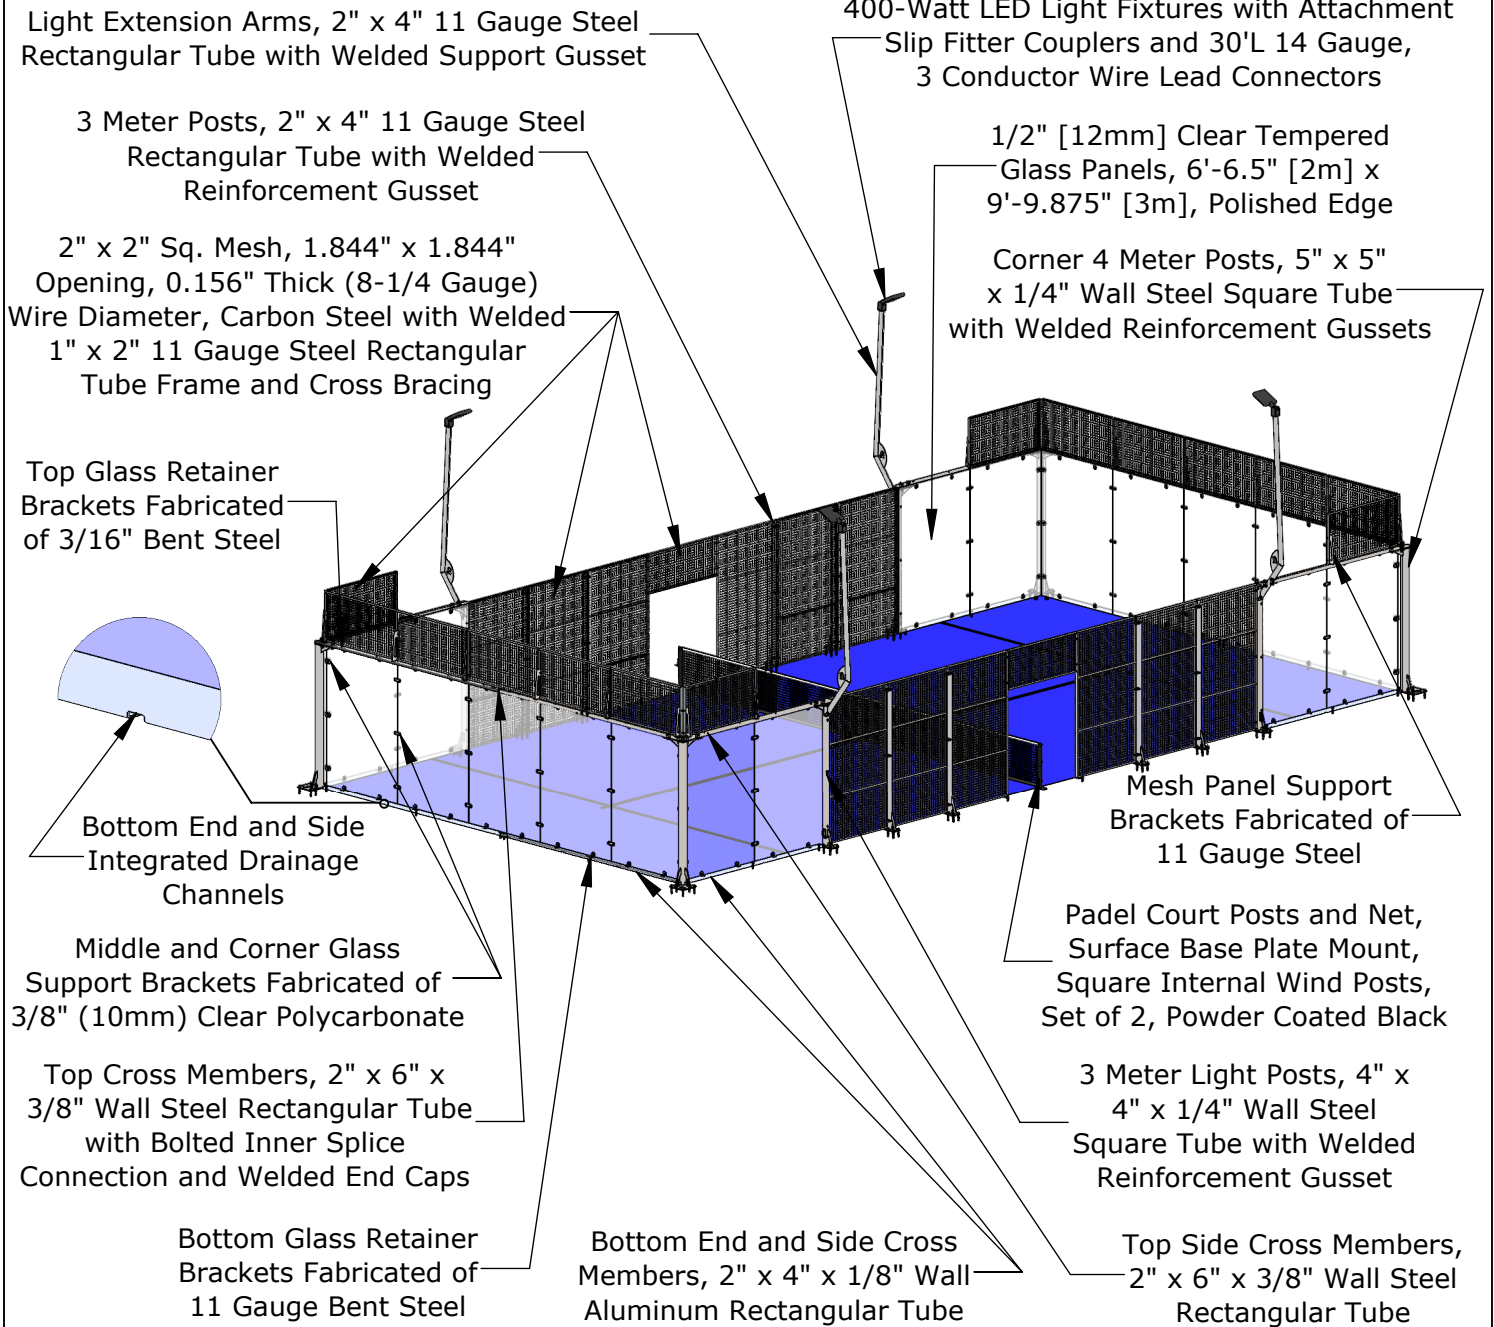

*Standard Black Super Durable Powder Coated Finish, Various Additional Colors Available Upon Request

Optional Accessories

PDLGHTV2	PaDelhi™ Padel Court Lighting System
PDPDV2	PaDelhi™ Padel Court Entrance/Exit and Post Net Padding, Set of Two (2)
PDLGV2	PaDelhi™ Padel Court Entrance/Exit Hinged Locking Gate System, Set of Two (2)

PDPNRMCV2 PaDelhi™ Outdoor Panoramic Padel Court System

Not To Scale

Sportsfield Specialties Inc 033126

Synthetic Turf: Textured Monofilament

Pile Height: 12mm

Color: Blue, Green, or Terracotta with Inlaid White Lines,
 Various Additional Colors Available Upon Request,
 Includes Seam Tape and Adhesive,
 Infill with Provided Round Sand