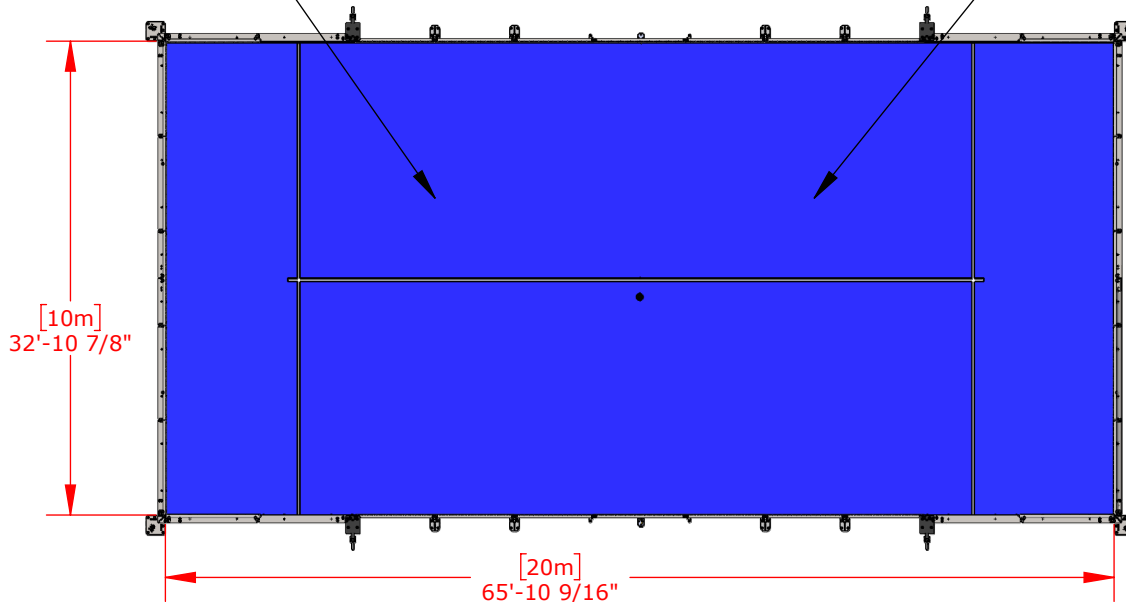

PDPNRMCV2 PaDelhi™ Outdoor Panoramic Padel Court System

Not To Scale

Sportsfield Specialties Inc 033126

Synthetic Turf: Textured Monofilament

Pile Height: 12mm

Color: Blue, Green, or Terracotta with Inlaid White Lines,
 Various Additional Colors Available Upon Request,
 Includes Seam Tape and Adhesive,
 Infill with Provided Round Sand