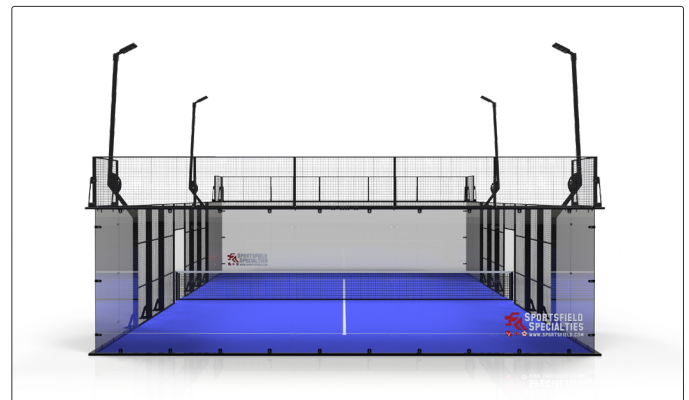

- Base plates and reinforcement gussets fabricated of 1/2" thick welded steel and anchored with 1/2" x 3", KH-EZ CRC Hilti Screw Anchors, Mechanically Galvanized
- 3 meter posts fabricated of 2" x 4" 11 gauge steel rectangular tube with welded reinforcement gusset
- 3 meter light posts fabricated of 4" x 4" x 1/4" wall steel square tube with welded reinforcement gusset
- Top cross members fabricated of 2" x 6" x 1/4" wall aluminum rectangular tube with bolted inner splice connection and welded end caps
- Top side cross members fabricated of 2" x 6" x 1/4" wall aluminum rectangular tube
- Bottom end and side cross members fabricated of 2" x 4" 1/8" wall aluminum rectangular tube
- Top glass retainer brackets fabricated of 3/16" bent steel
- Bottom glass retainer brackets fabricated of 11 gauge bent steel
- Middle and corner glass support brackets fabricated of 3/8" (10mm) clear polycarbonate
- Light extension arms fabricated 2" x 4" 11 gauge steel rectangular tube with welded support gusset
- Four (4) 400-watt LED light fixtures with attachment slip fitter couplers and 30'L 14 gauge, 3 conductor wire lead connectors
- 2" x 2" square mesh, 1.844" x 1.844" opening, 0.156" thick (8-1/4 gauge) wire diameter, carbon steel with welded 1" x 2" 11 gauge steel rectangular tube frame and cross bracing
- Mesh panel support brackets fabricated 11 gauge steel
- Nineteen (19) 1/2" (12mm) clear tempered glass panels, 2 meters (6'-6.5") wide x 3 (9' - 9.875") meters high, polished edge
- Padel Court posts and net, surface base plate mount, square internal wind posts, set of 2
- Synthetic turf, textured monofilament, pile height: 12mm, blue, green, or terracotta with inlaid white lines, various additional colors available upon request
- Standard super durable black powder coated finish, various additional colors available upon request

Item #	Description
PDFLLPNRMCV2	PaDelhi™ Indoor Full Panoramic Padel Court System - Includes Line Posts with Base Plates, 19 Panels of 12mm Thick Tempered Glass, Wire Mesh End and Side Frames, Two (2) Surface Base Plate Mount Round Internal Wind Padel Posts with Net, Hardware Kit, Powder Coated Finish, Blue, Green or Terracotta Synthetic Turf with Inlaid White Lines, Seam Tape, Adhesive, and Sand Infill Material
PDLGHTV2	PaDelhi™ Padel Court Lighting System - Includes Four (4) 400-Watt LED Light Fixtures with Attachment Slip Fitter Couplers and 30'L 14 Gauge, 3 Conductor Wire Lead Connectors, Wiring and Electrical Connections By Others