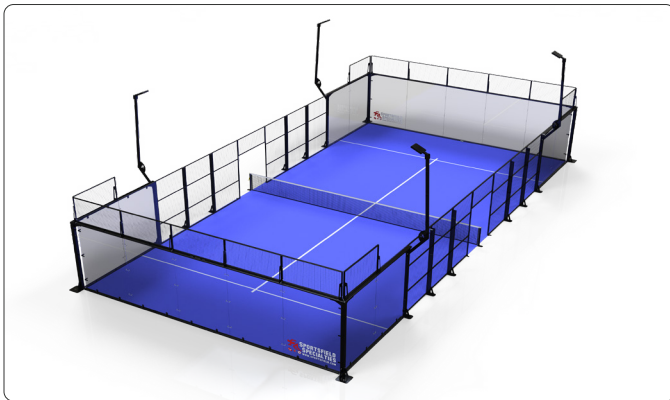

Item #	Description
PDPNRMCV2	PaDelhi™ Outdoor Panoramic Padel Court System - Includes Corner and Line Posts with Base Plates, 19 Panels of 12mm Thick Tempered Glass, Wire Mesh End and Side Frames, Two (2) Surface Base Plate Mount Round Internal Wind Padel Posts with Net, Hardware Kit, Powder Coated Finish, Blue, Green or Terracotta Synthetic Turf with Inlaid White Lines, Seam Tape, Adhesive, and Sand Infill Material
PDLGHTV2	PaDelhi™ Padel Court Lighting System - Includes Four (4) 400-Watt LED Light Fixtures with Attachment Slip Fitter Couplers and 30'L 14 Gauge, 3 Conductor Wire Lead Connectors, Wiring and Electrical Connections By Others