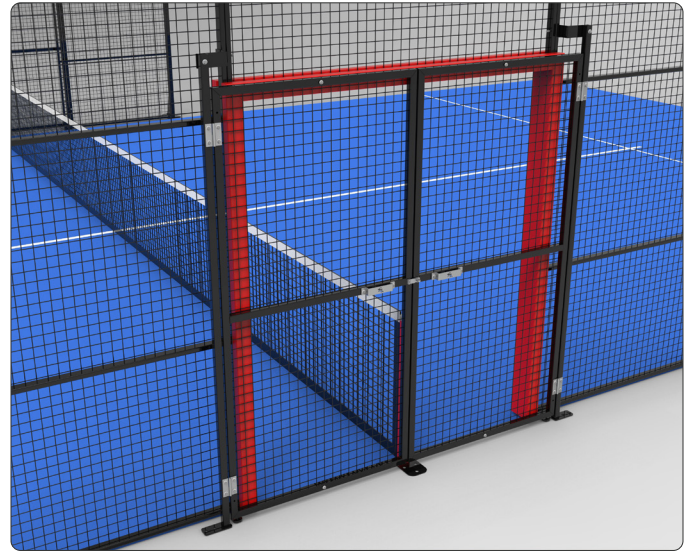

Optional Accessories

Item #	Description
PDLGV2	PaDelhi™ Padel Court Entrance/Exit Hinged Locking Gate System (Set of 2)
PDPDV2	PaDelhi™ Padel Court Entrance/Exit and Net Post Padding, Various Standard Vinyl Colors Available, Set of 2
PDPDDGV2	PaDelhi™ Padel Court Entrance/Exit and Net Post Padding with Custom Digitally Printed Graphics, Various Standard Vinyl Colors Available, Set of 2