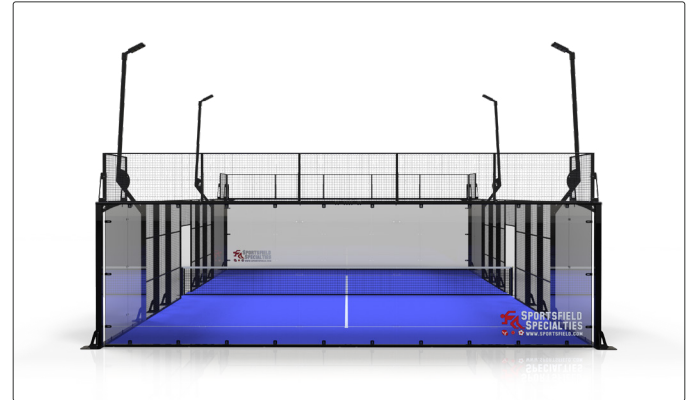

Item #	Description
PDPNRMCV2	PaDelhi™ Outdoor Panoramic Padel Court System - Includes Corner and Line Posts with Base Plates, 19 Panels of 12mm Thick Tempered Glass, Wire Mesh End and Side Frames, Two (2) Surface Base Plate Mount Round Internal Wind Padel Posts with Net, Hardware Kit, Powder Coated Finish, Blue, Green or Terracotta Synthetic Turf with Inlaid White Lines, Seam Tape, Adhesive, and Sand Infill Material
PDLGHTV2	PaDelhi™ Padel Court Lighting System - Includes Four (4) 400-Watt LED Light Fixtures with Attachment Slip Fitter Couplers and 30'L 14 Gauge, 3 Conductor Wire Lead Connectors, Wiring and Electrical Connections By Others