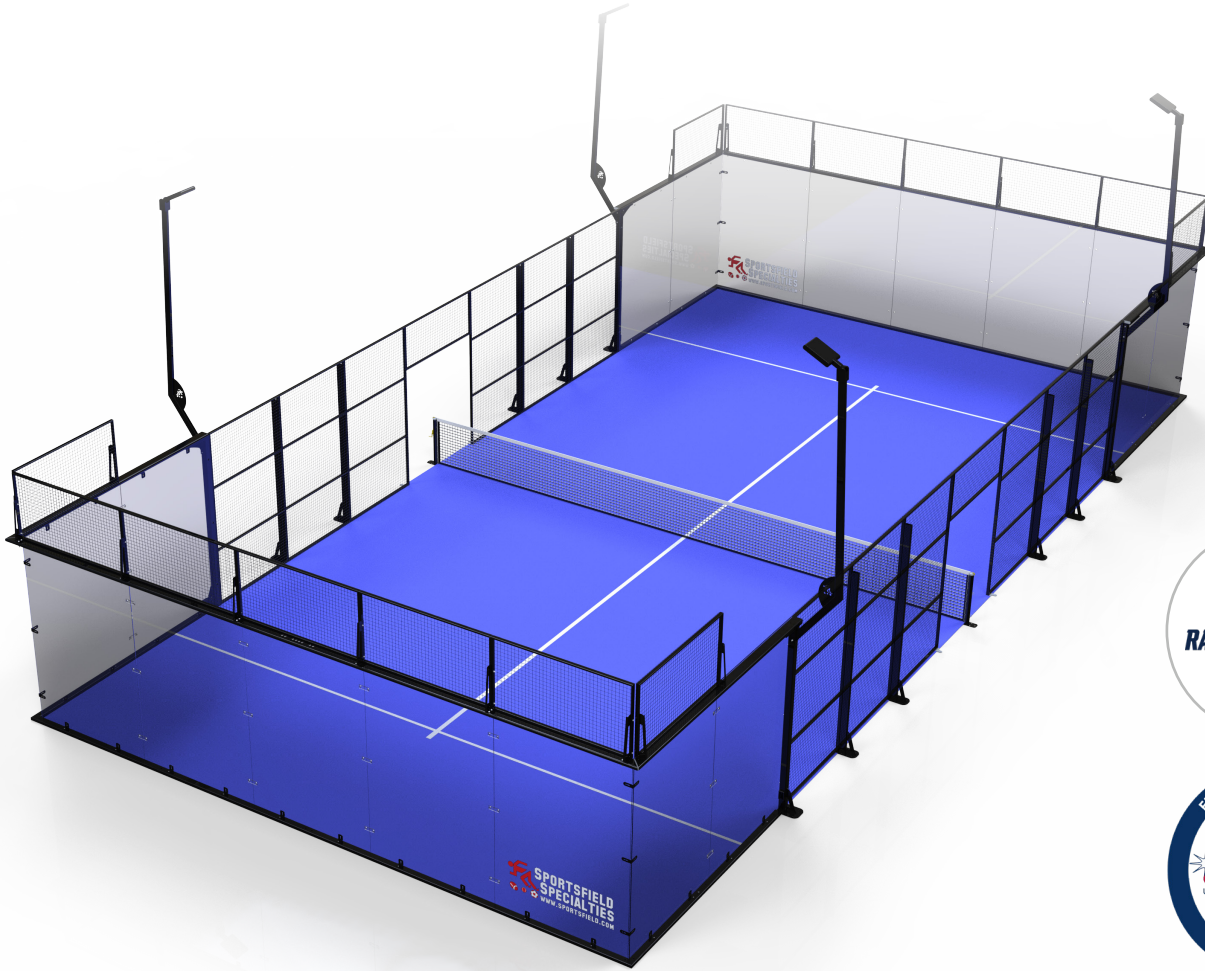

SPORTSFIELD SPECIALTIES

www.sportsfield.com | 888-975-3343

Excellence From
Design to Installation

PaDelhi™ Padel Court Systems

41155 State Highway 10, Delhi, NY 13753 | 888-975-3343