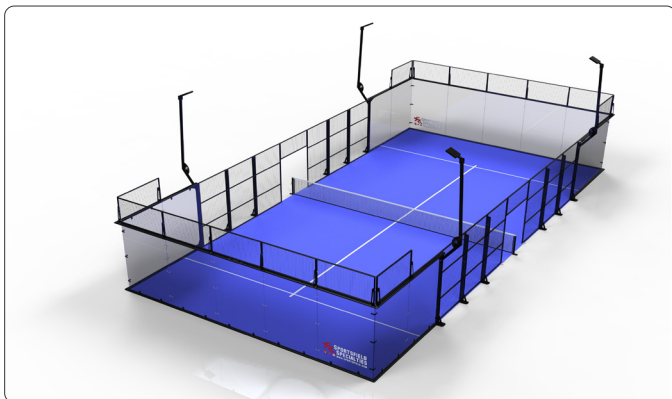

- Base plates and reinforcement gussets fabricated of 1/2" thick welded steel and anchored with 1/2" x 3", KH-EZ CRC Hilti Screw Anchors, Mechanically Galvanized
- 3 meter posts fabricated of 2" x 4" 11 gauge steel rectangular tube with welded reinforcement gusset
- 3 meter light posts fabricated of 4" x 4" x 1/4" wall steel square tube with welded reinforcement gusset
- Top cross members fabricated of 2" x 6" x 1/4" wall aluminum rectangular tube with bolted inner splice connection and welded end caps
- Top side cross members fabricated of 2" x 6" x 1/4" wall aluminum rectangular tube
- Bottom end and side cross members fabricated of 2" x 4" 1/8" wall aluminum rectangular tube
- Top glass retainer brackets fabricated of 3/16" bent steel
- Bottom glass retainer brackets fabricated of 11 gauge bent steel
- Middle and corner glass support brackets fabricated of 3/8" (10mm) clear polycarbonate
- Light extension arms fabricated 2" x 4" 11 gauge steel rectangular tube with welded support gusset
- Four (4) 400-watt LED light fixtures with attachment slip fitter couplers and 30'L 14 gauge, 3 conductor wire lead connectors
- 2" x 2" square mesh, 1.844" x 1.844" opening, 0.156" thick (8-1/4 gauge) wire diameter, carbon steel with welded 1" x 2" 11 gauge steel rectangular tube frame and cross bracing
- Mesh panel support brackets fabricated 11 gauge steel
- Nineteen (19) 1/2" (12mm) clear tempered glass panels, 2 meters (6'-6.5") wide x 3 (9' - 9.875") meters high, polished edge
- Padel Court posts and net, surface base plate mount, square internal wind posts, set of 2
- Synthetic turf, textured monofilament, pile height: 12mm, blue, green, or terracotta with inlaid white lines, various additional colors available upon request
- Standard super durable black powder coated finish, various additional colors available upon request

Item #	Description
PDFLLPNRMCV2	PaDelhi™ Indoor Full Panoramic Padel Court System - Includes Line Posts with Base Plates, 19 Panels of 12mm Thick Tempered Glass, Wire Mesh End and Side Frames, Two (2) Surface Base Plate Mount Round Internal Wind Padel Posts with Net, Hardware Kit, Powder Coated Finish, Blue, Green or Terracotta Synthetic Turf with Inlaid White Lines, Seam Tape, Adhesive, and Sand Infill Material
PDLGHTV2	PaDelhi™ Padel Court Lighting System - Includes Four (4) 400-Watt LED Light Fixtures with Attachment Slip Fitter Couplers and 30'L 14 Gauge, 3 Conductor Wire Lead Connectors, Wiring and Electrical Connections By Others