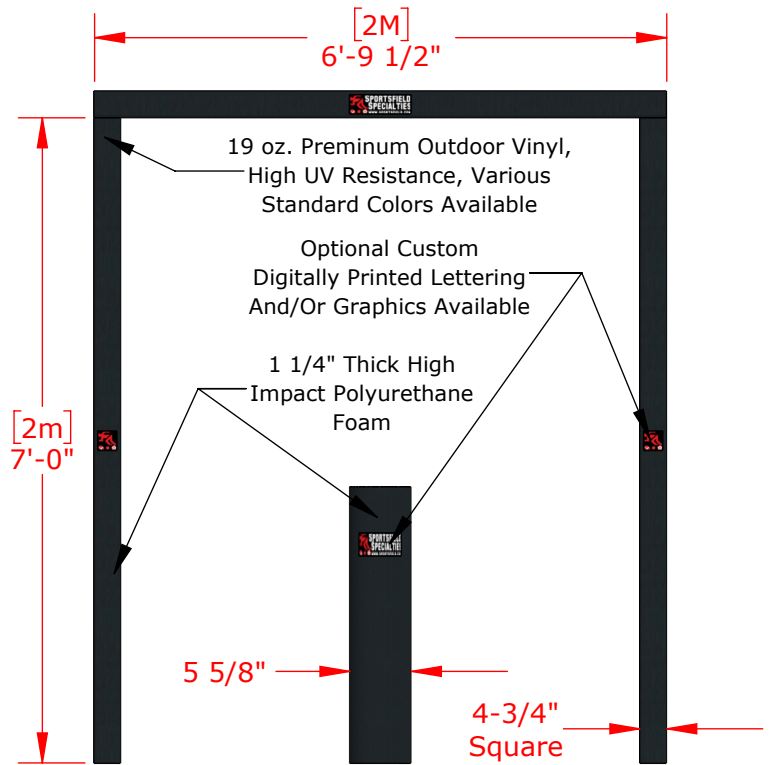

Top Cap Access Flap with Hook and Loop Attachment

Part#	Description
PDPDV2	Entrance/Exit and Net Post Padding, Various Standard Vinyl Colors Available, Set of 2
PDPDDGV2	Entrance/Exit and Net Post Padding with Custom Digitally Printed Graphics, Various Standard Vinyl Colors Available, Set of 2