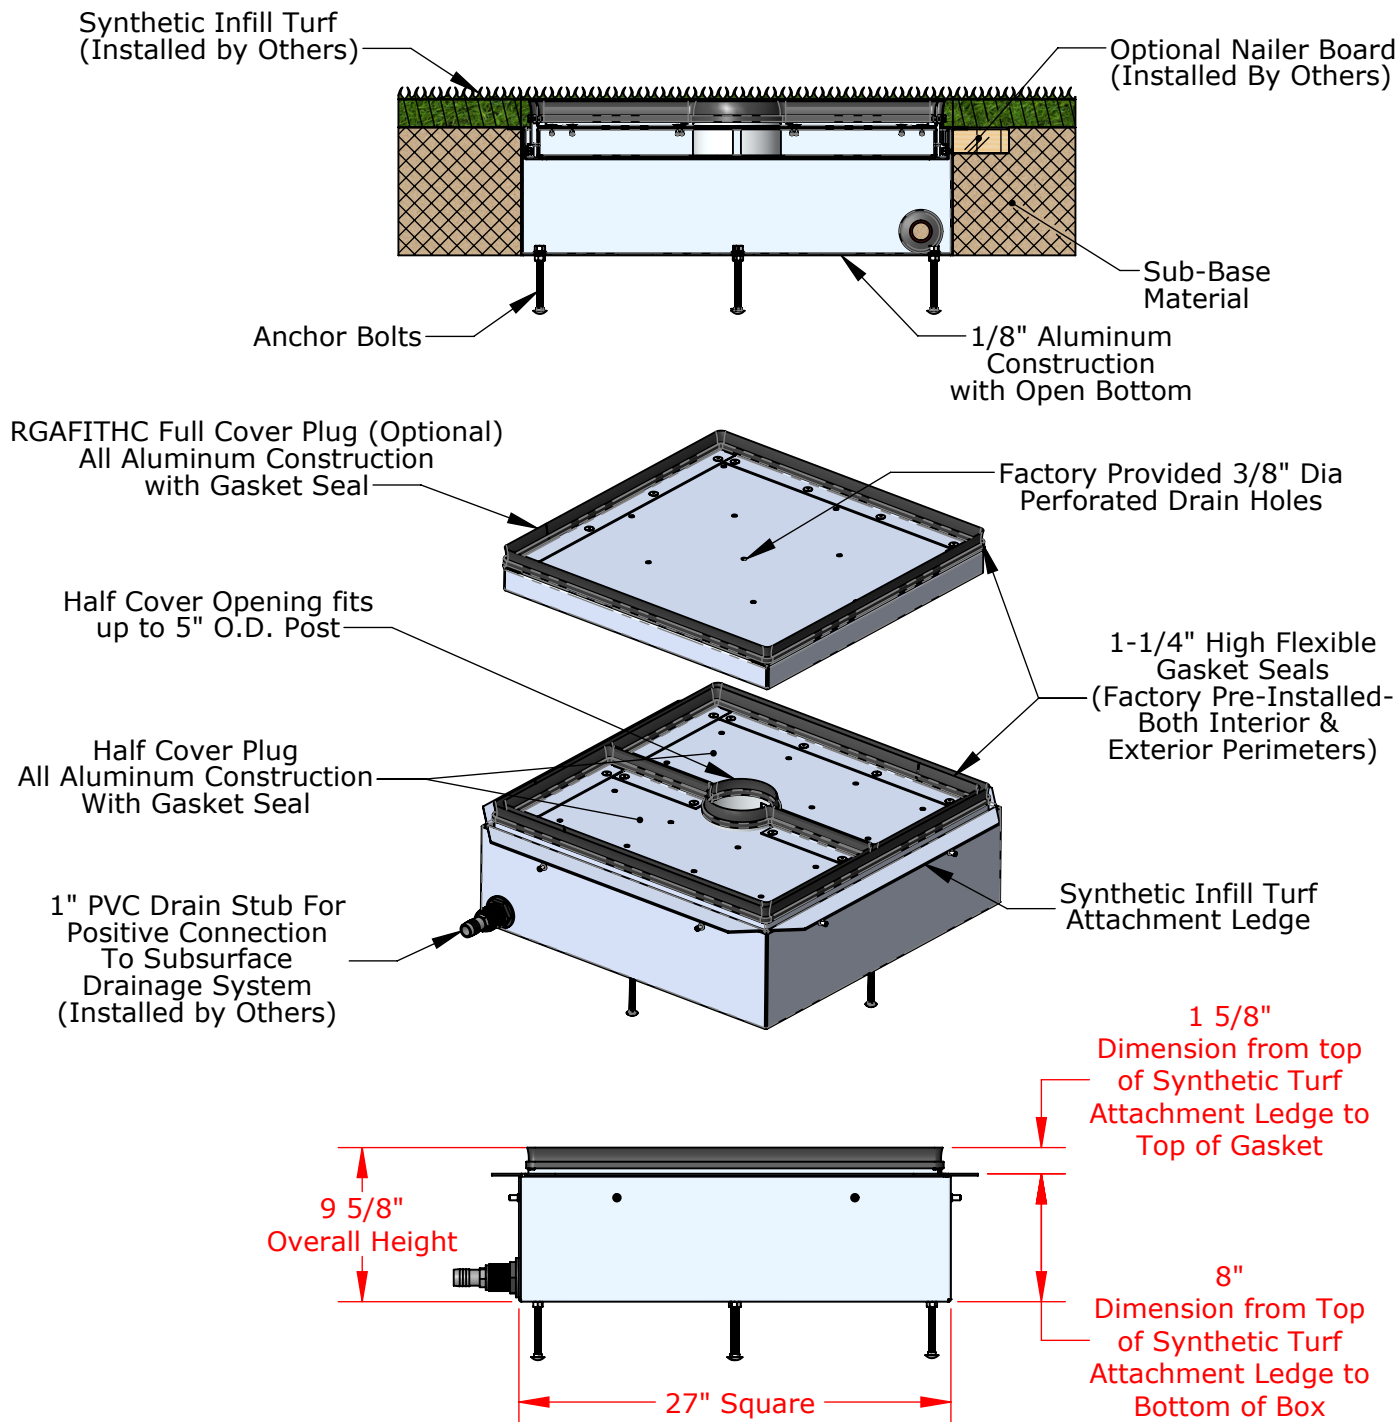

**RGAFITH Access Frame for use with all Hinged Rugby Goals installed in Synthetic Turf Applications**

**PROPRIETARY AND CONFIDENTIAL**

THE INFORMATION CONTAINED IN THIS DRAWING IS THE SOLE PROPERTY OF SPORTSFIELD SPECIALTIES INC. ANY REPRODUCTION IN PART OR AS A WHOLE WITHOUT THE WRITTEN PERMISSION OF SPORTSFIELD SPECIALTIES INC. IS PROHIBITED.

**RGAFITH Access Frame with Infill Retainer System for Synthetic Turf Applications**

Not To Scale

Sportsfield Specialties Inc 02182026