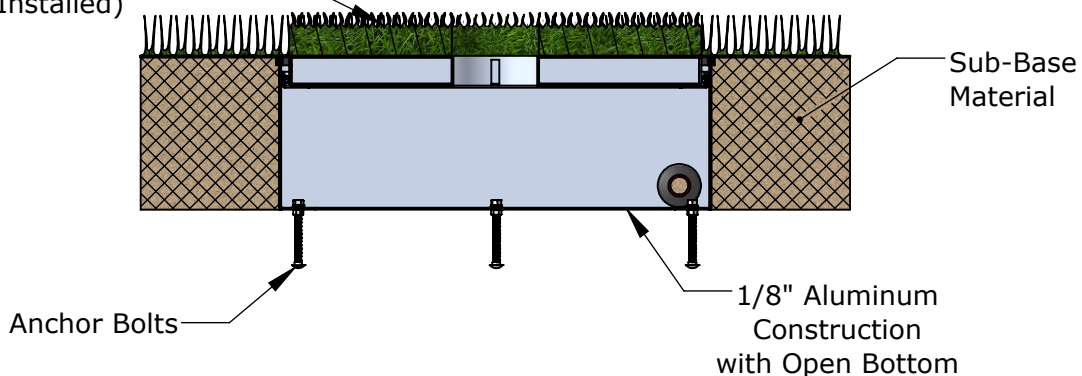

**RGAFNGH Access Frame for use with all Hinged Rugby Goals
 Installed in Natural Grass Applications**

Green Synthetic Turf
 with Thatch Layer
 (Factory Pre-Installed)

Synthetic Turf Covering Removed For Clarity

RGAFNGHC Full Cover Plug
 (Optional)
 All Aluminum Construction

Factory Provided 3/8" Dia
 Perforated Drain Holes

1" PVC Drain Stub For
 Positive Connection
 To Subsurface
 Drainage System
 (Installed by Others)