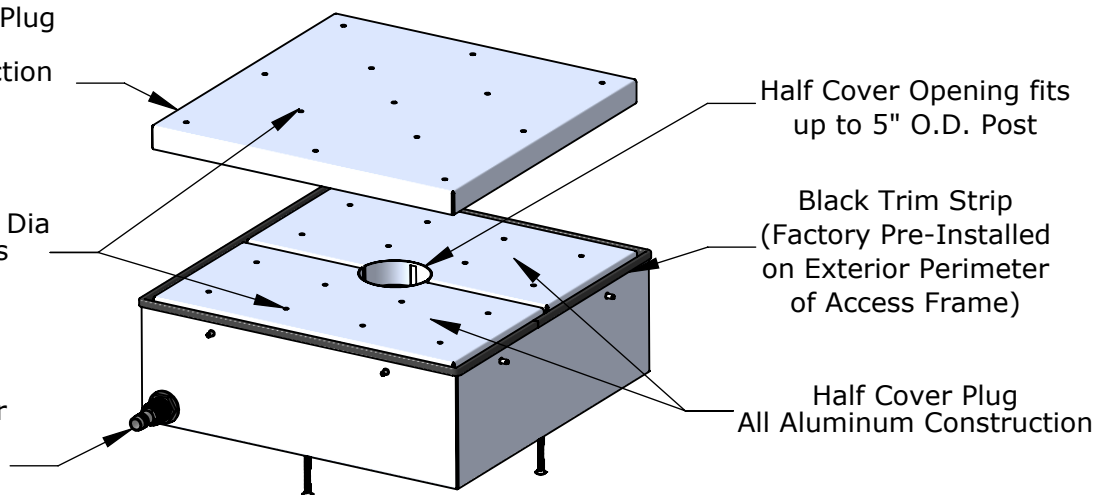

**RGAFNGH Access Frame for use with all Hinged Rugby Goals
 Installed in Natural Grass Applications**

Green Synthetic Turf
 with Thatch Layer
 (Factory Pre-Installed)

Synthetic Turf Covering Removed For Clarity

RGAFNGHC Full Cover Plug
 (Optional)
 All Aluminum Construction

Factory Provided 3/8" Dia
 Perforated Drain Holes

1" PVC Drain Stub For
 Positive Connection
 To Subsurface
 Drainage System
 (Installed by Others)