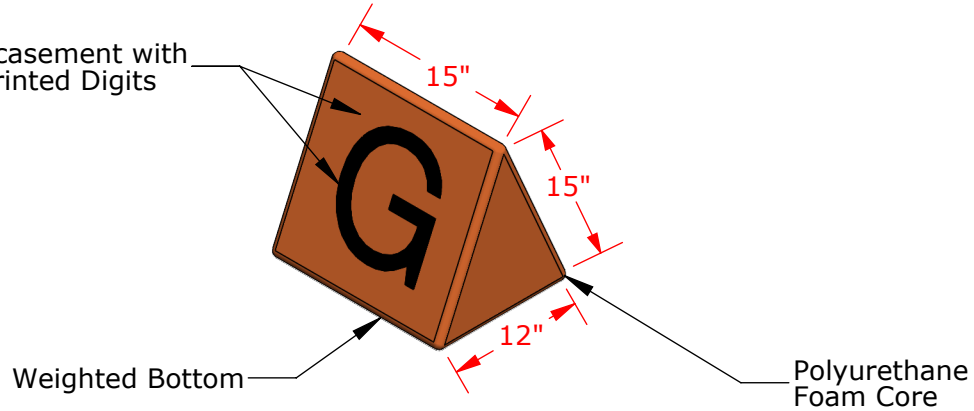

Orange Vinyl Encasement with
Black Digitally Printed Digits

Standard Part Numbers:
FSYM11 - Weighted Sideline Yardage Markers, Set Of (11)
FSYM22 - Weighted Sideline Yardage Markers, Set Of (22)
Custom Sideline Yardage Markers Available