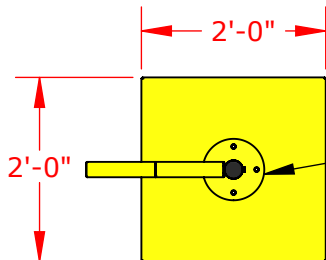

Standard Powder Coated Yellow Finish,  
 \*White or Orange Available Upon Request

Bolt-on Pole  
 to Aluminum Base  
 Connection

One (1) 5' Wing;  
 1/8" Stamped Aluminum  
 With Double  
 Reinforced Bends

Unless Specified and  
 Designed at Time of Order,  
 Banners, Flags, etc.  
 Cannot Be Placed  
 on Any Foul Poles  
 2-3/8" O.D. X .154" Wall  
 Aluminum Pole

SB100  
 100# Yellow Sand Bags  
 Four (4) Per Pole