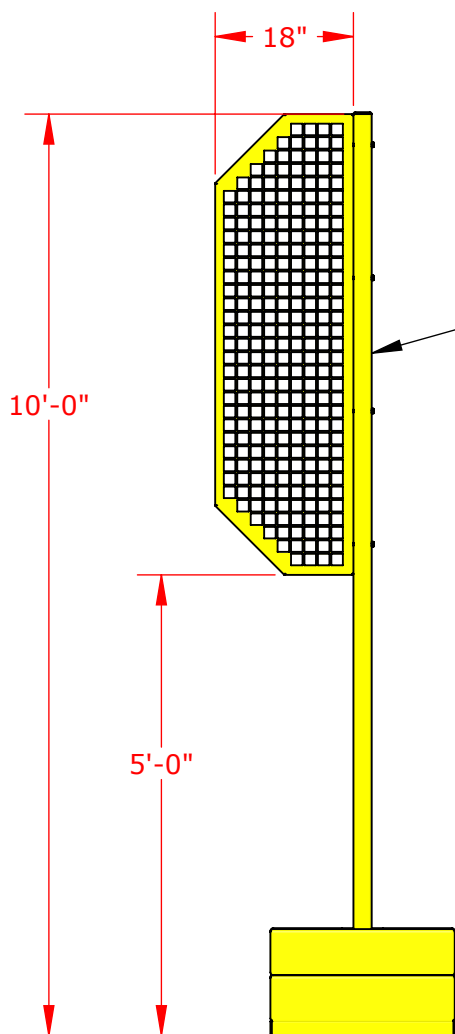

Standard Powder Coated Yellow Finish,  
 \*White or Orange Available Upon Request

Bolt-on Pole  
 to Aluminum Base  
 Connection

One (1) 5' Wing;  
 1/8" Stamped Aluminum  
 With Double  
 Reinforced Bends

Unless Specified and  
 Designed at Time of Order,  
 Banners, Flags, etc.  
 Cannot Be Placed  
 on Any Foul Poles  
 2-3/8" O.D. X .154" Wall  
 Aluminum Pole

SB100  
 100# Yellow Sand Bags  
 Four (4) Per Pole