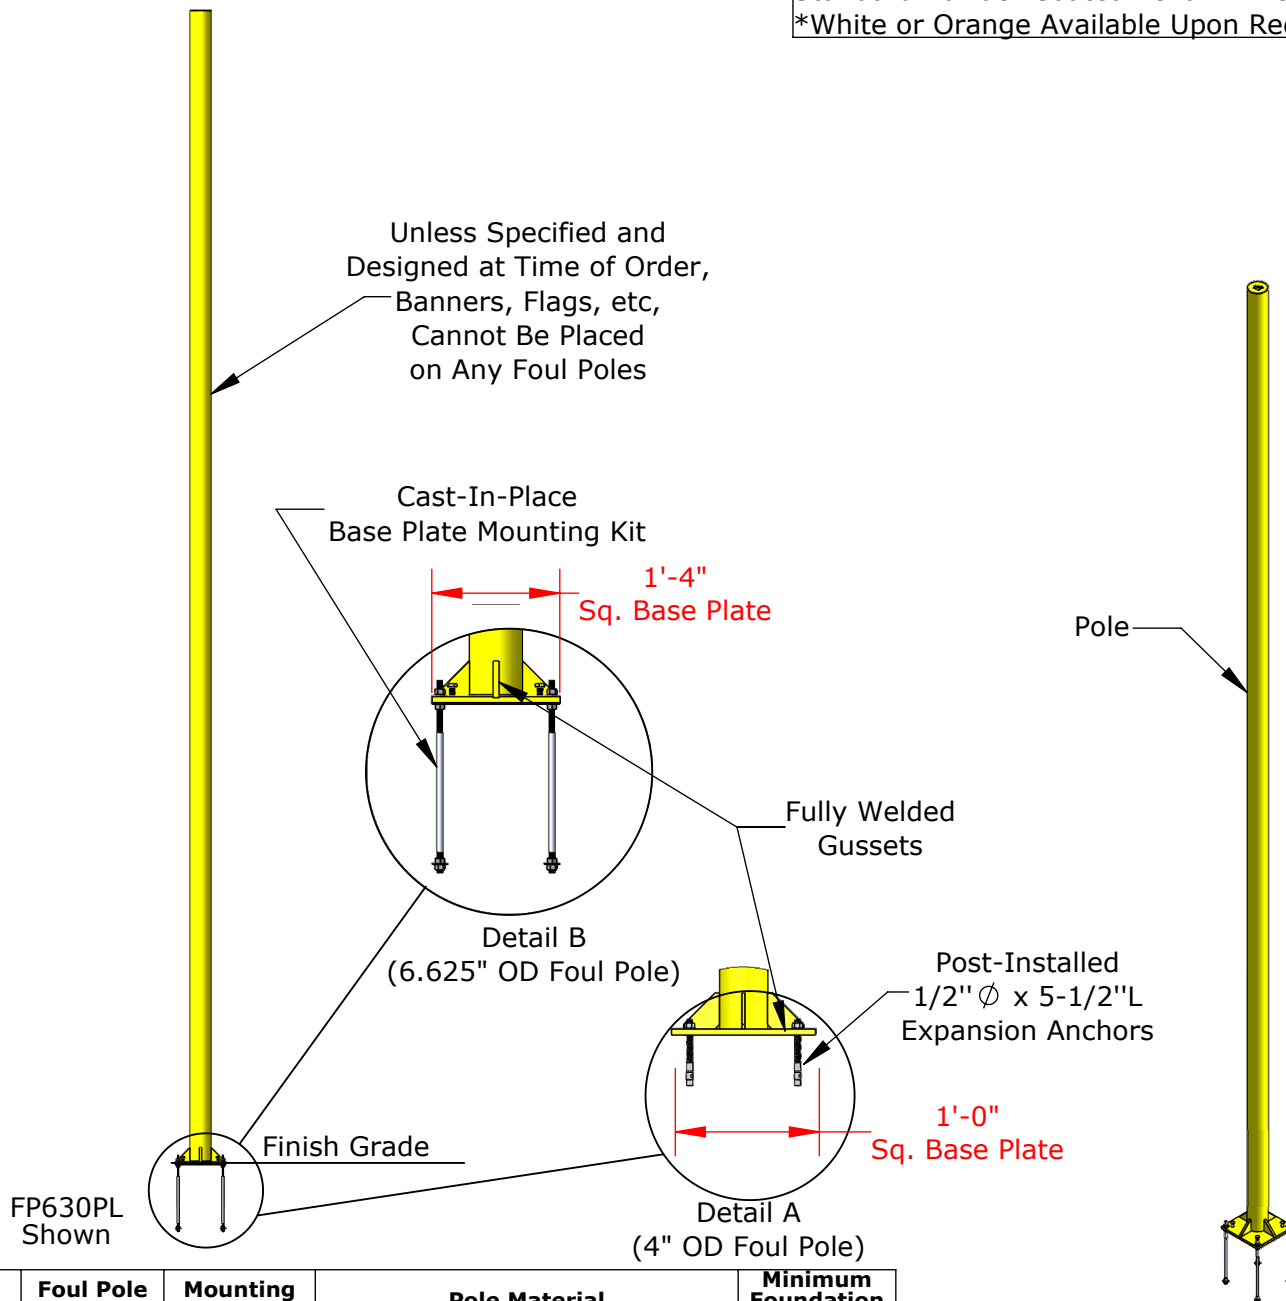

Standard Powder Coated Yellow Finish,
*White or Orange Available Upon Request

Part No.	Foul Pole Height	Mounting Detail	Pole Material	Minimum Foundation Diameter
FP415PL	15'	A	4" OD x 0.226" Wall Aluminum	24"
FP420PL	20'	A	4" OD x 0.226" Wall Aluminum	24"
FP630PL	30'	B	6.625" OD x 0.280" Wall Aluminum	30"
FP640PL	40'	B	6.625" OD x 0.280" Wall Steel	30"

Plate Mount Foul Pole

Not To Scale

Sportsfield Specialties Inc 04092026