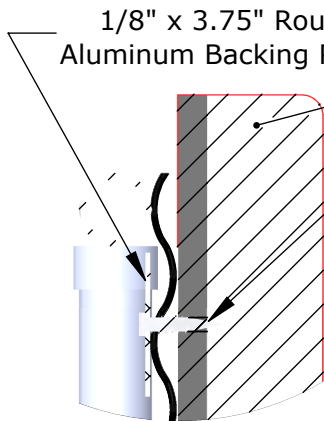

Z-Clip Wall Mount

3/4" Square Edge AdvanTech Water Resistant Composite Sheathing Panel, All Sides Stained and Sealed with Exterior Grade Finish

#12 x 1" Stainless Steel Screw

Aluminum Z-Clips, Top and Bottom (Intermediate Row of Clips for Pads 6' and Higher)

Chain Link Bolt and Plate Mount

1/8" x 3.75" Round Aluminum Backing Plates

3" Thick High Impact Polyurethane Foam

1/4" x 2" Galvanized Steel Lag Bolt

Optional Custom Digitally Printed Lettering And/Or Graphics Available

19 oz. Premium Outdoor Vinyl, High UV Resistance, Various Standard Colors Available

Part Numbers *	Size	Attachment
BFWPZ44/BFWPZ44DG	4'W x 4'L x 3.75"D	Z-Clip Wall Mount
BFWPZ46/BFWPZ46DG	4'W x 6'L x 3.75"D	Z-Clip Wall Mount
BFWPZ48/BFWPZ48DG	4'W x 8'L x 3.75"D	Z-Clip Wall Mount
BFWPZ-NSS/BFWPZDG-NSS	_ 'W x _ 'L x 3.75"D	Z-Clip Wall Mount
BFWPCL44/BFWPCL44DG	4'W x 4'L x 3.75"D	Chain Link Bolt and Plate Mount
BFWPCL46/BFWPCL46DG	4'W x 6'L x 3.75"D	Chain Link Bolt and Plate Mount
BFWPCL48/BFWPCL48DG	4'W x 8'L x 3.75"D	Chain Link Bolt and Plate Mount
BFWPCL-NSS/BFWPCLDG-NSS	_ 'W x _ 'L x 3.75"D	Chain Link Bolt and Plate Mount