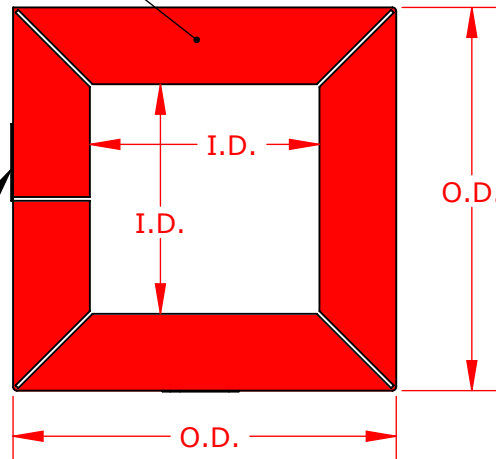

19 oz. Premium Outdoor Vinyl,
High UV Resistance,
Various Standard Colors Available

2" Thick Closed Cell Cross Link Foam

6' Tall with
Hook and Loop Attachment Flaps

Optional Custom Digitally Printed Lettering
And/Or Graphics Available

Final I-Beam Dimensions to be
Provided Prior to Manufacturing

Part #	I.D.	O.D.
SBP4	4"	8"
SBP6	6"	10"
SBP8	8"	12"
SBP10	10"	14"
SBP12	12"	16"
SBP14	14"	18"
SBP16	16"	20"
SBP18	18"	22"
SBP20	20"	24"

PROPRIETARY AND CONFIDENTIAL