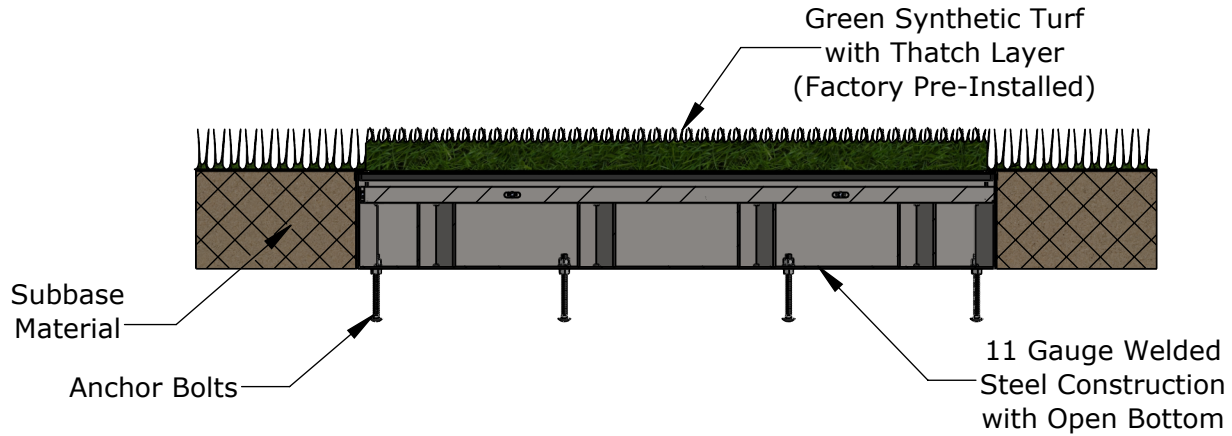

MHAFNG40 Access Frame for use with Manhole Coverings in Natural Grass Applications

Synthetic Green Turf Removed for Clarity

Standard Black Powder Coated Finish

**PROPRIETARY AND CONFIDENTIAL**

THE INFORMATION CONTAINED IN THIS DRAWING IS THE SOLE PROPERTY OF SPORTSFIELD SPECIALTIES INC. ANY REPRODUCTION IN PART OR AS A WHOLE WITHOUT THE WRITTEN PERMISSION OF SPORTSFIELD SPECIALTIES INC. IS PROHIBITED.

**MHAFNG40 Manhole Access Frame for Natural Grass Applications**

Not To Scale

Sportsfield Specialties Inc 104177.1-230712