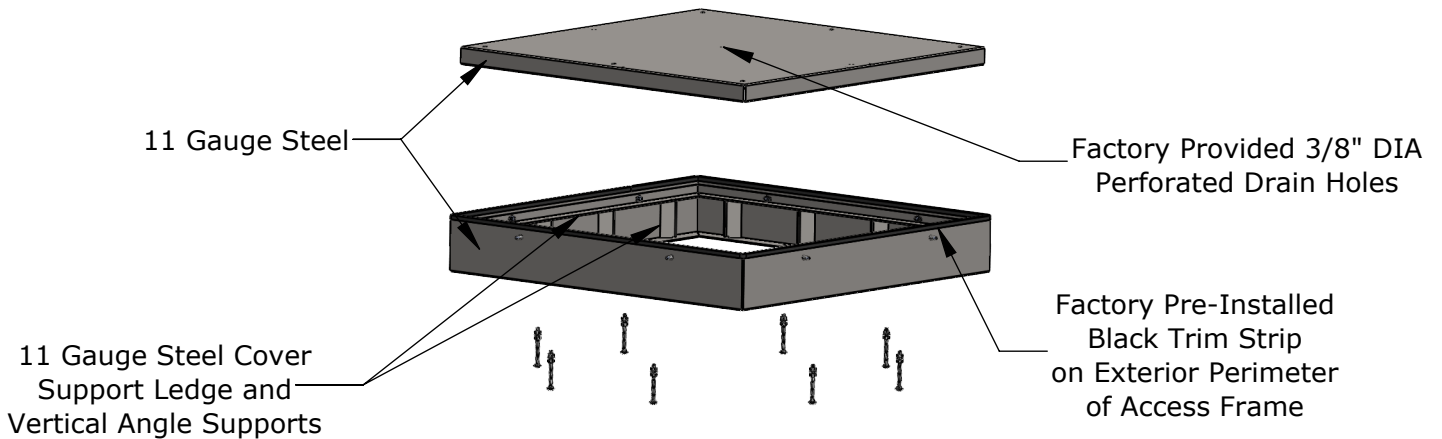

MHAFNG40 Access Frame for use with Manhole Coverings in Natural Grass Applications

Synthetic Green Turf Removed for Clarity

Standard Black Powder Coated Finish

**PROPRIETARY AND CONFIDENTIAL**

THE INFORMATION CONTAINED IN THIS DRAWING IS THE SOLE PROPERTY OF SPORTSFIELD SPECIALTIES INC. ANY REPRODUCTION IN PART OR AS A WHOLE WITHOUT THE WRITTEN PERMISSION OF SPORTSFIELD SPECIALTIES INC. IS PROHIBITED.

**MHAFNG40 Manhole Access Frame for Natural Grass Applications**

Not To Scale

Sportsfield Specialties Inc 104177.1-230712