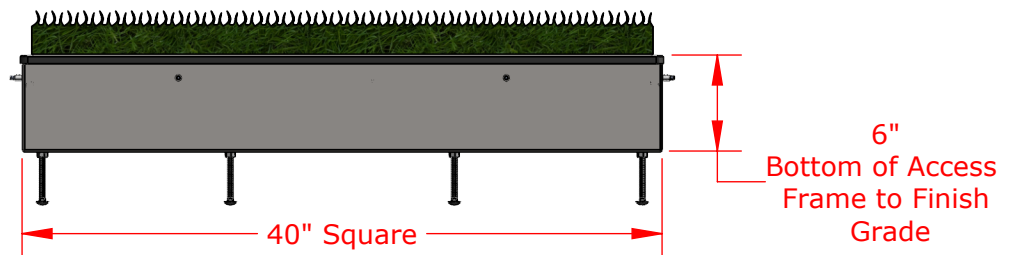

MHAFNG40 Access Frame for use with Manhole Coverings in Natural Grass Applications

Synthetic Green Turf Removed for Clarity

Standard Black Powder Coated Finish

**PROPRIETARY AND CONFIDENTIAL**

THE INFORMATION CONTAINED IN THIS DRAWING IS THE SOLE PROPERTY OF SPORTSFIELD SPECIALTIES INC. ANY REPRODUCTION IN PART OR AS A WHOLE WITHOUT THE WRITTEN PERMISSION OF SPORTSFIELD SPECIALTIES INC. IS PROHIBITED.

**MHAFNG40 Manhole Access Frame for Natural Grass Applications**

Not To Scale

Sportsfield Specialties Inc 104177.1-230712