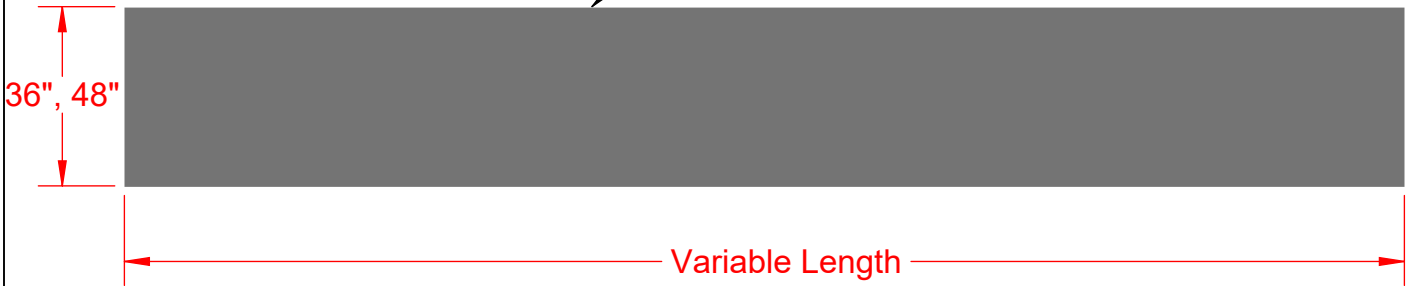

Resilient Recycled Rubber
Construction, Color: Black

STANDARD PART NUMBERS:

RR1236 - 12MM x 36"W
 RRI248 - 12MM x 48"W
 RR1036 - 10MM x 36"W
 RR1048 - 10MM x 48"W

PROPRIETARY AND CONFIDENTIAL

THE INFORMATION CONTAINED IN THIS DRAWING IS THE SOLE PROPERTY OF SPORTSFIELD SPECIALTIES INC. ANY REPRODUCTION IN PART OR AS A WHOLE WITHOUT THE WRITTEN PERMISSION OF SPORTSFIELD SPECIALTIES INC. IS PROHIBITED.