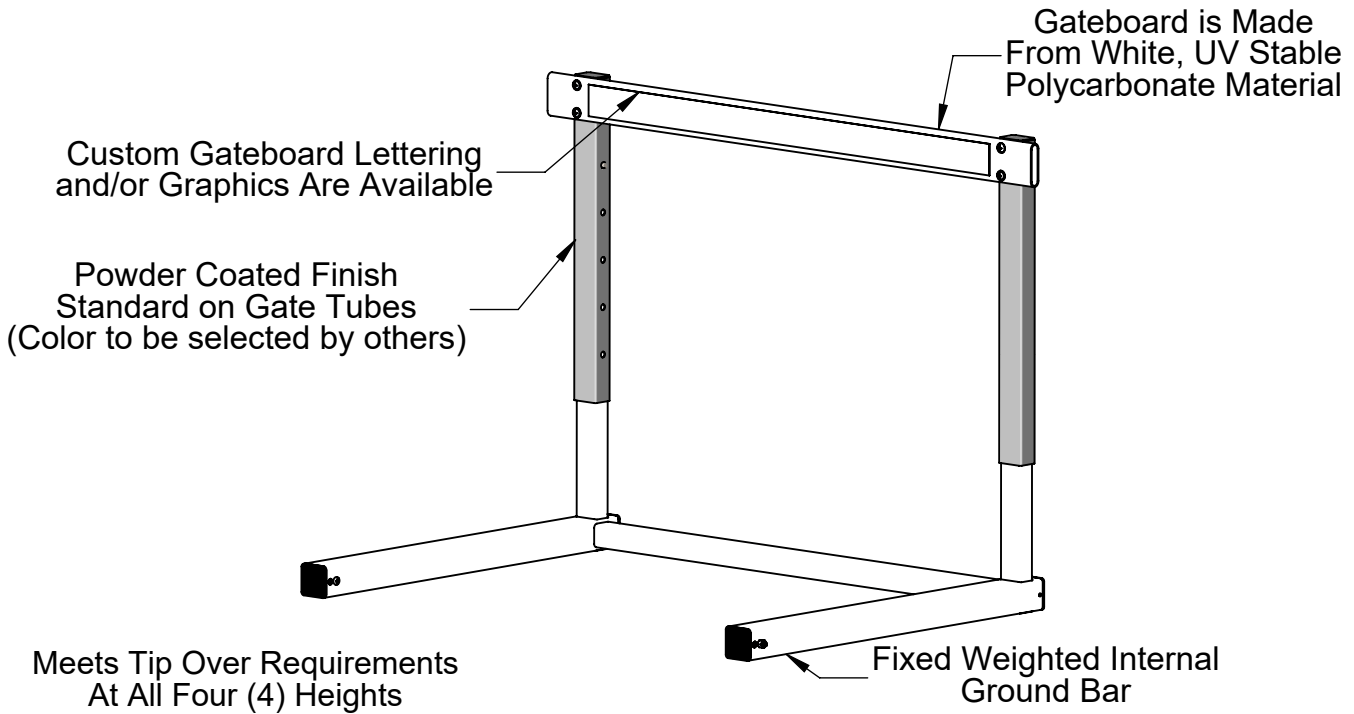

Meets and/or Exceeds All NFHS Specifications, Rules & Requirements

PROPRIETARY AND CONFIDENTIAL

THE INFORMATION CONTAINED IN THIS DRAWING IS THE SOLE PROPERTY OF SPORTSFIELD SPECIALTIES INC. ANY REPRODUCTION IN PART OR AS A WHOLE WITHOUT THE WRITTEN PERMISSION OF SPORTSFIELD SPECIALTIES INC. IS PROHIBITED.

**HLHS41 41" High School
"L" Shaped Aluminum Hurdle**

Not To Scale

Sportsfield Specialties Inc 105770.1-221220