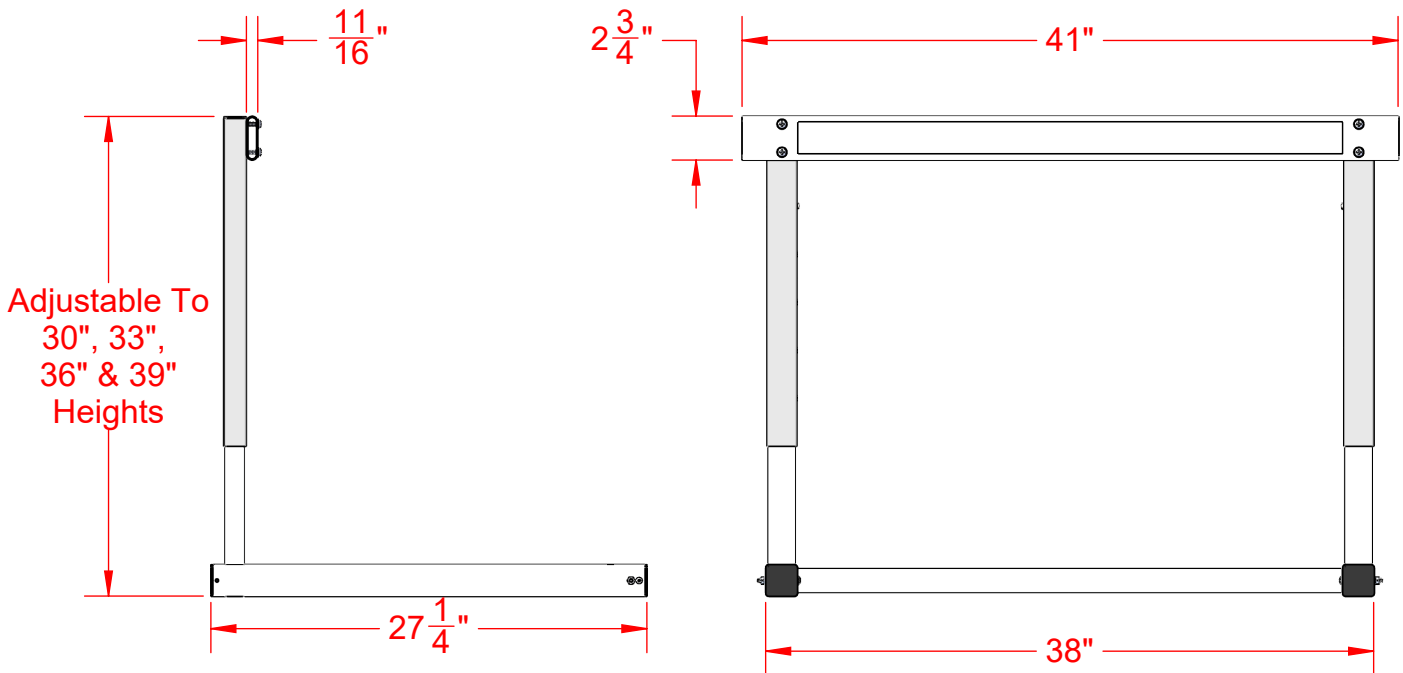

Meets and/or Exceeds All NFHS Specifications, Rules & Requirements

PROPRIETARY AND CONFIDENTIAL

THE INFORMATION CONTAINED IN THIS DRAWING IS THE SOLE PROPERTY OF SPORTSFIELD SPECIALTIES INC. ANY REPRODUCTION IN PART OR AS A WHOLE WITHOUT THE WRITTEN PERMISSION OF SPORTSFIELD SPECIALTIES INC. IS PROHIBITED.

**HLHS41 41" High School
"L" Shaped Aluminum Hurdle**

Not To Scale

Sportsfield Specialties Inc 105770.1-221220