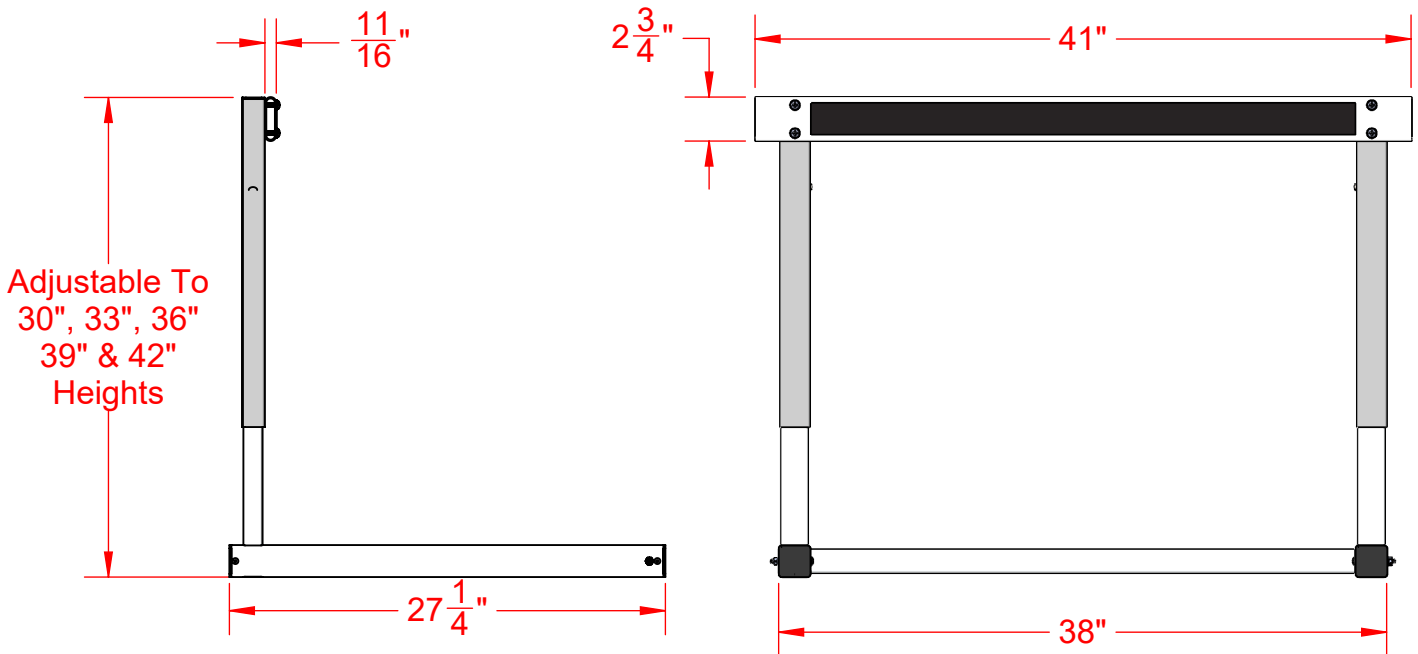

Meets and/or Exceeds All IAAF/NCAA Specifications, Rules & Requirements

Meets Tip Over Requirements At All Five (5) Heights

PROPRIETARY AND CONFIDENTIAL

THE INFORMATION CONTAINED IN THIS DRAWING IS THE SOLE PROPERTY OF SPORTSFIELD SPECIALTIES INC. ANY REPRODUCTION IN PART OR AS A WHOLE WITHOUT THE WRITTEN PERMISSION OF SPORTSFIELD SPECIALTIES INC. IS PROHIBITED.

HLCOL41 41" Collegiate "L" Shaped Aluminum Hurdle

Not To Scale

Sportsfield Specialties Inc 105771.1-221220