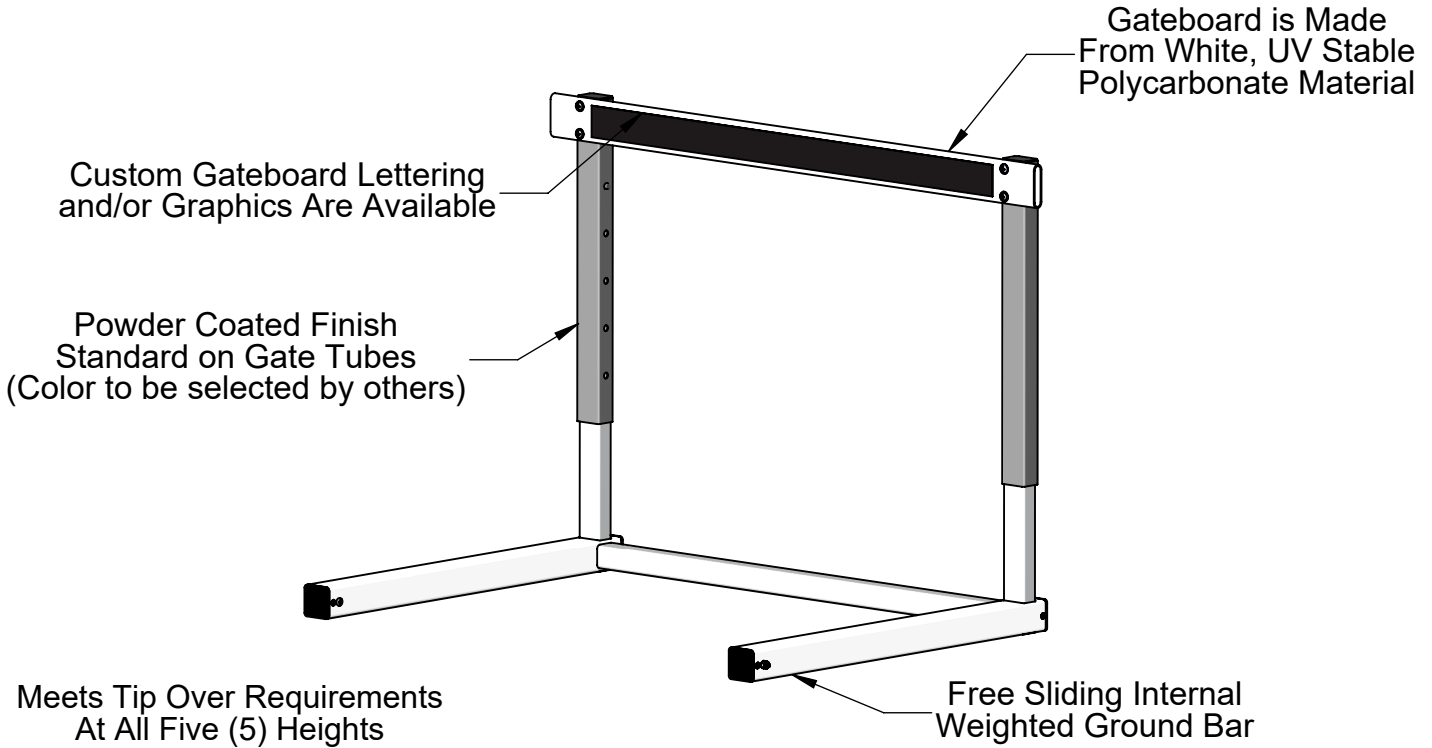

Meets and/or Exceeds All IAAF/NCAA Specifications, Rules & Requirements

Meets Tip Over Requirements At All Five (5) Heights

PROPRIETARY AND CONFIDENTIAL

THE INFORMATION CONTAINED IN THIS DRAWING IS THE SOLE PROPERTY OF SPORTSFIELD SPECIALTIES INC. ANY REPRODUCTION IN PART OR AS A WHOLE WITHOUT THE WRITTEN PERMISSION OF SPORTSFIELD SPECIALTIES INC. IS PROHIBITED.

HLCOL41 41" Collegiate "L" Shaped Aluminum Hurdle

Not To Scale

Sportsfield Specialties Inc 105771.1-221220