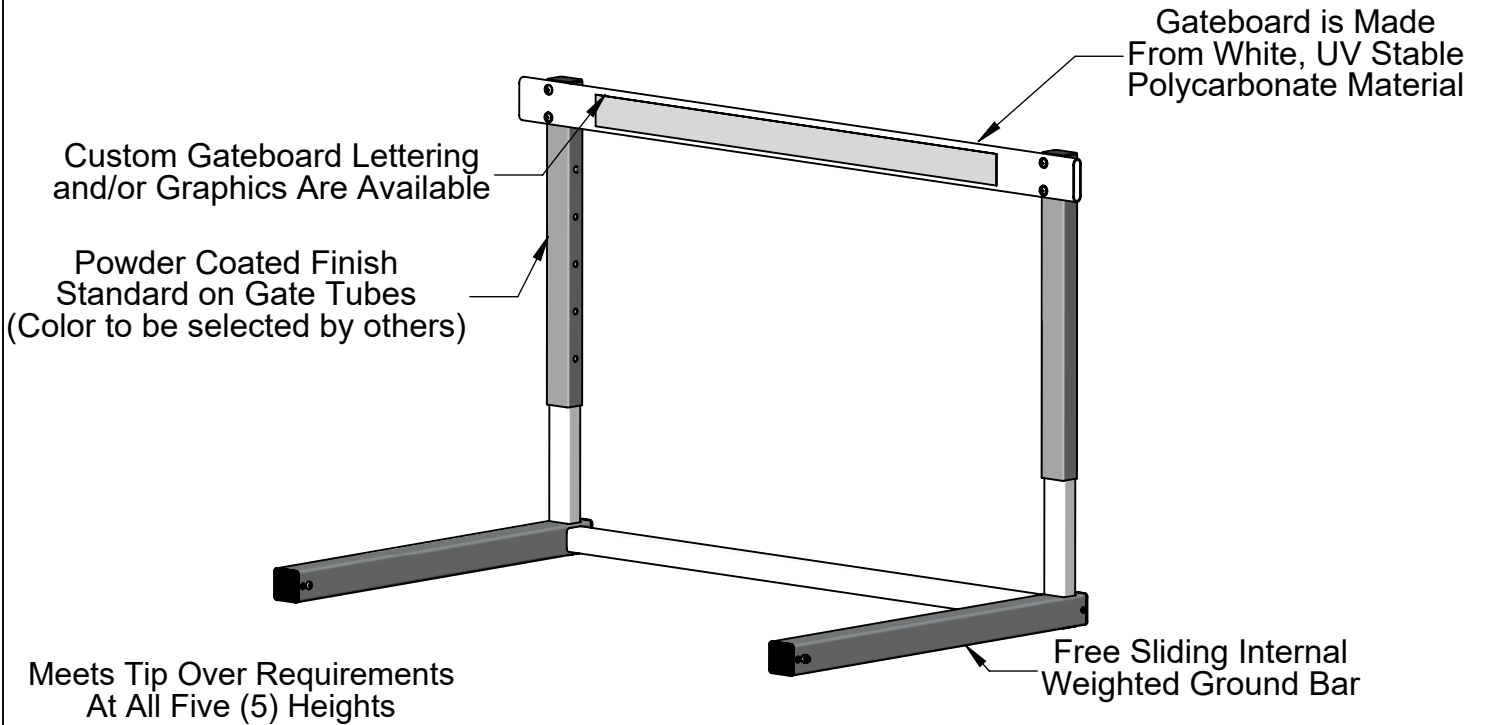

Meets and/or Exceeds All IAAF/NCAA Specifications, Rules & Requirements

PROPRIETARY AND CONFIDENTIAL

THE INFORMATION CONTAINED IN THIS DRAWING IS THE SOLE PROPERTY OF SPORTSFIELD SPECIALTIES INC. ANY REPRODUCTION IN PART OR AS A WHOLE WITHOUT THE WRITTEN PERMISSION OF SPORTSFIELD SPECIALTIES INC. IS PROHIBITED.

HLCOL47 47" Collegiate "L" Shaped Aluminum Hurdle

Not To Scale

Sportsfield Specialties Inc 105772.1-221220