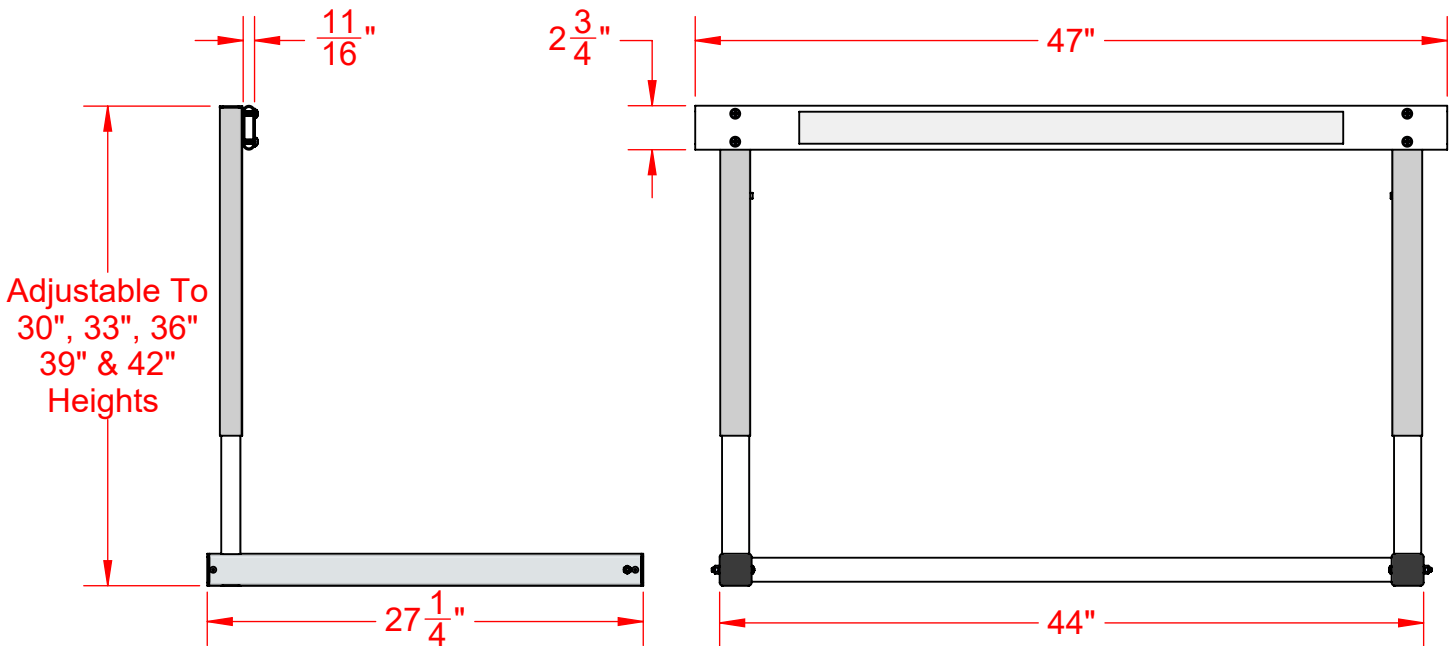

Meets and/or Exceeds All IAAF/NCAA Specifications, Rules & Requirements

PROPRIETARY AND CONFIDENTIAL

THE INFORMATION CONTAINED IN THIS DRAWING IS THE SOLE PROPERTY OF SPORTSFIELD SPECIALTIES INC. ANY REPRODUCTION IN PART OR AS A WHOLE WITHOUT THE WRITTEN PERMISSION OF SPORTSFIELD SPECIALTIES INC. IS PROHIBITED.

HLCOL47 47" Collegiate "L" Shaped Aluminum Hurdle

Not To Scale

Sportsfield Specialties Inc 105772.1-221220