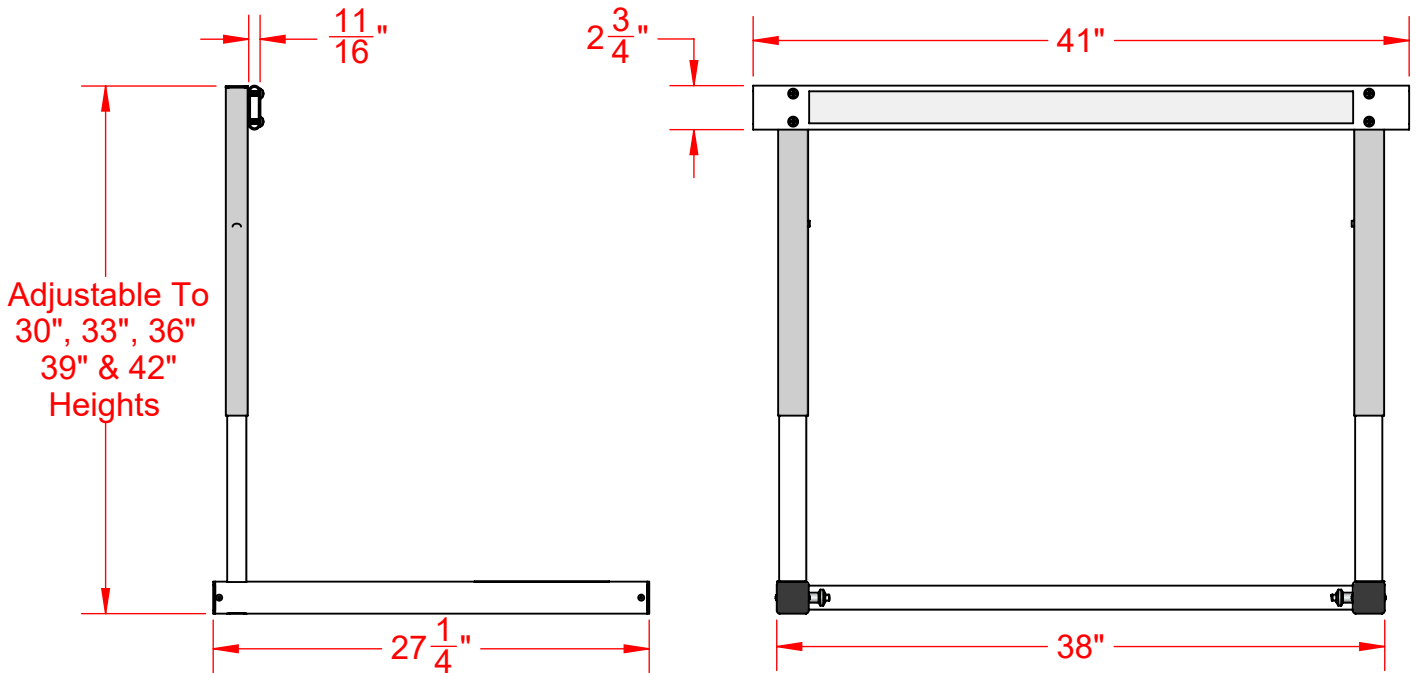

Meets and/or Exceeds All WA/NCAA Specifications, Rules & Requirements

Meets tip over requirements at all five (5) heights

PROPRIETARY AND CONFIDENTIAL

THE INFORMATION CONTAINED IN THIS DRAWING IS THE SOLE PROPERTY OF SPORTSFIELD SPECIALTIES INC. ANY REPRODUCTION IN PART OR AS A WHOLE WITHOUT THE WRITTEN PERMISSION OF SPORTSFIELD SPECIALTIES INC. IS PROHIBITED.

HLNAT41 41" National "L" Shaped Aluminum Hurdle

Not To Scale

Sportsfield Specialties Inc 105773.2-230210