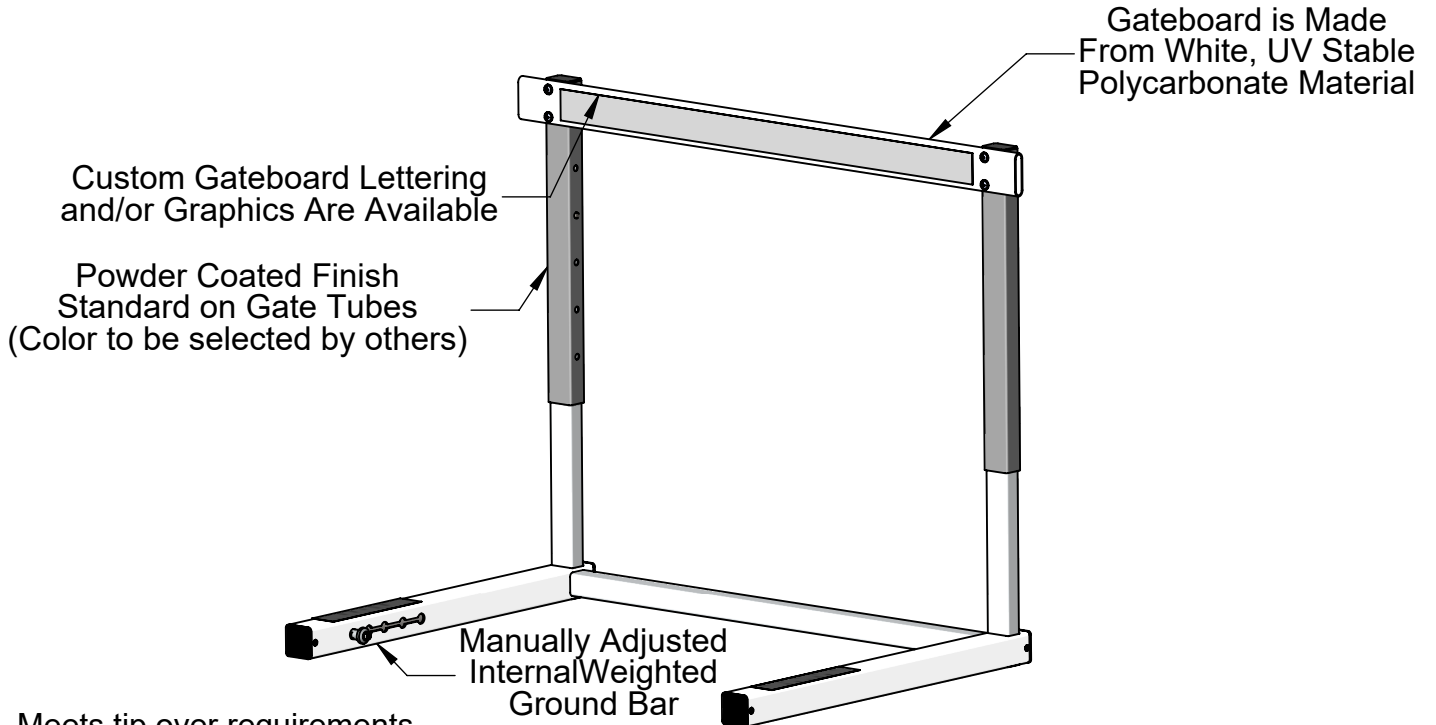

Meets and/or Exceeds All WA/NCAA Specifications, Rules & Requirements

Meets tip over requirements at all five (5) heights

PROPRIETARY AND CONFIDENTIAL

THE INFORMATION CONTAINED IN THIS DRAWING IS THE SOLE PROPERTY OF SPORTSFIELD SPECIALTIES INC. ANY REPRODUCTION IN PART OR AS A WHOLE WITHOUT THE WRITTEN PERMISSION OF SPORTSFIELD SPECIALTIES INC. IS PROHIBITED.

HLNAT41 41" National "L" Shaped Aluminum Hurdle

Not To Scale

Sportsfield Specialties Inc 105773.2-230210