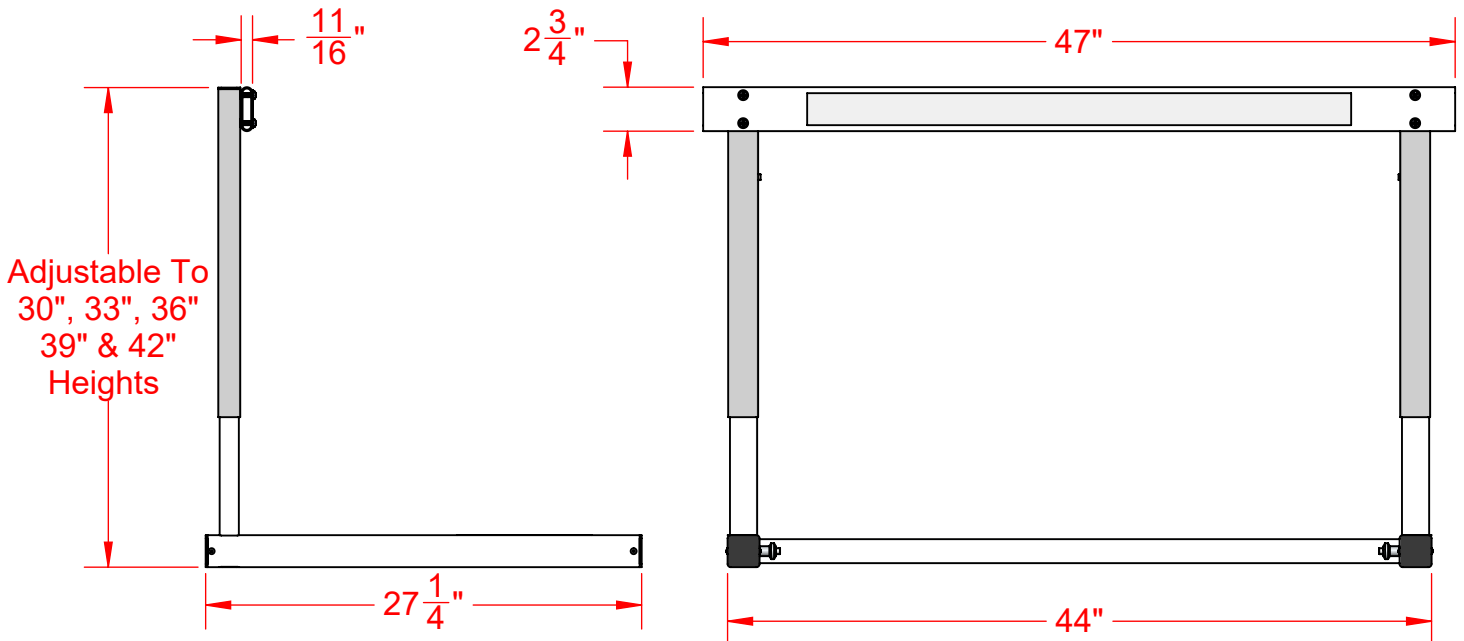

**Meets and/or Exceeds All WA/NCAA Specifications, Rules & Requirements**

**Meets Tip Over Requirements At All Five (5) Heights**

**PROPRIETARY AND CONFIDENTIAL**

THE INFORMATION CONTAINED IN THIS DRAWING IS THE SOLE PROPERTY OF SPORTSFIELD SPECIALTIES INC. ANY REPRODUCTION IN PART OR AS A WHOLE WITHOUT THE WRITTEN PERMISSION OF SPORTSFIELD SPECIALTIES INC. IS PROHIBITED.

**HLNAT47 47" National "L" Shaped Aluminum Hurdle**

Not To Scale

Sportsfield Specialties Inc 105774.2-230210