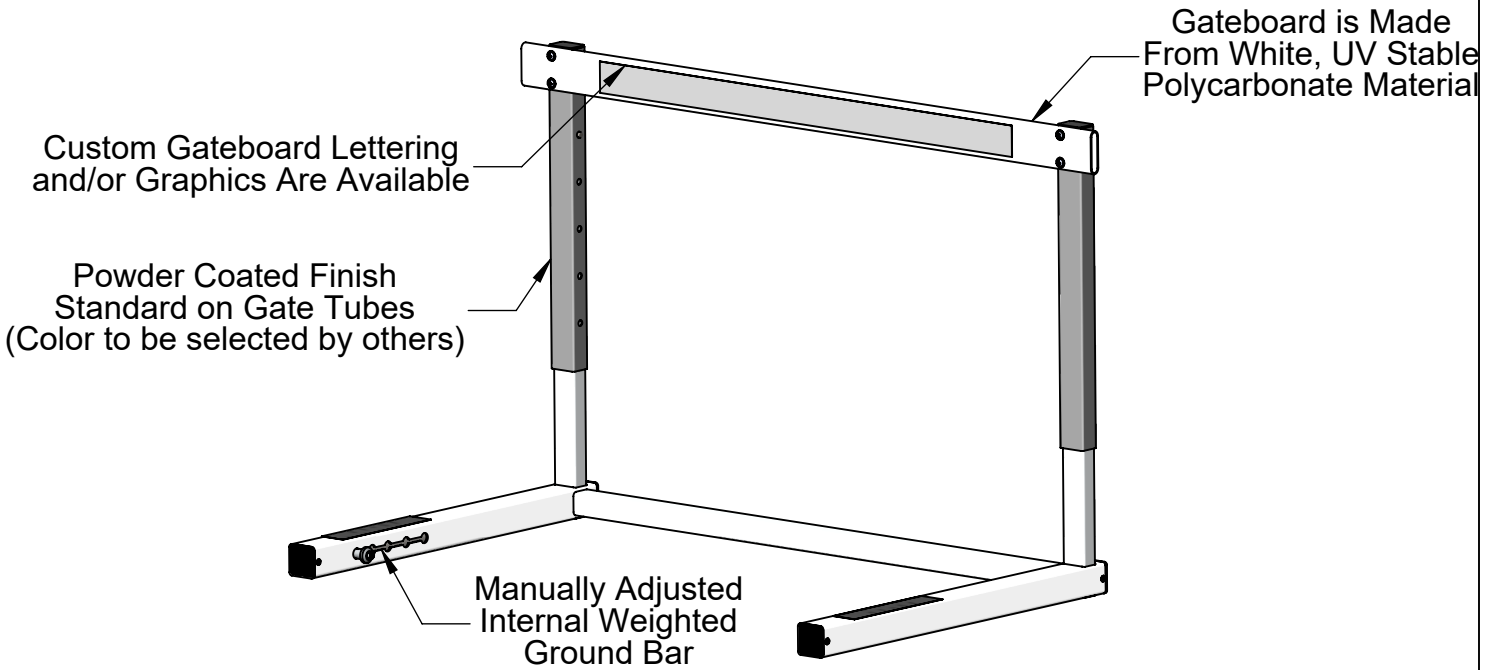

**Meets and/or Exceeds All WA/NCAA Specifications, Rules & Requirements**

**Meets Tip Over Requirements At All Five (5) Heights**

**PROPRIETARY AND CONFIDENTIAL**

THE INFORMATION CONTAINED IN THIS DRAWING IS THE SOLE PROPERTY OF SPORTSFIELD SPECIALTIES INC. ANY REPRODUCTION IN PART OR AS A WHOLE WITHOUT THE WRITTEN PERMISSION OF SPORTSFIELD SPECIALTIES INC. IS PROHIBITED.

**HLNAT47 47" National "L" Shaped Aluminum Hurdle**

Not To Scale

Sportsfield Specialties Inc 105774.2-230210