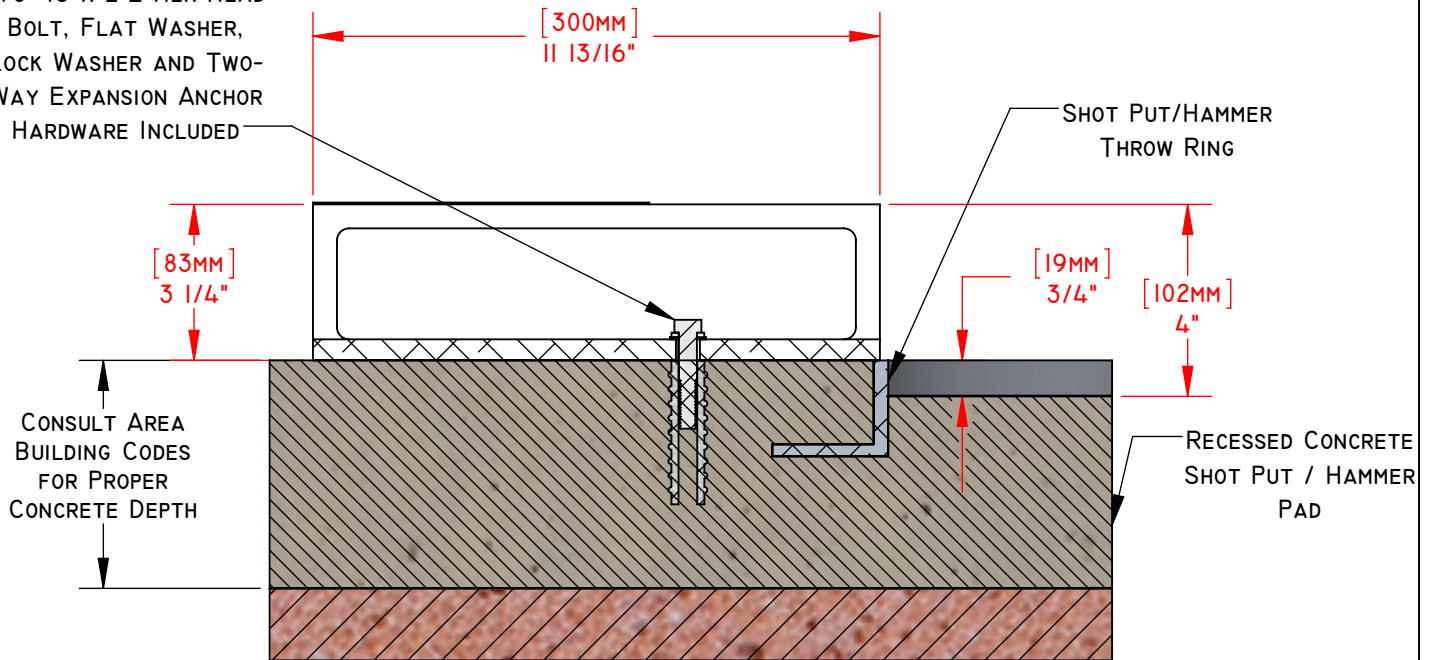

MEETS AND/OR EXCEEDS CURRENT NCAA AND IAAF SPECIFICATIONS, RULES AND REQUIREMENTS

POWDER COATED WHITE FINISH

3/8"-16 x 2"L HEX HEAD BOLT, FLAT WASHER, LOCK WASHER AND TWO-WAY EXPANSION ANCHOR HARDWARE INCLUDED