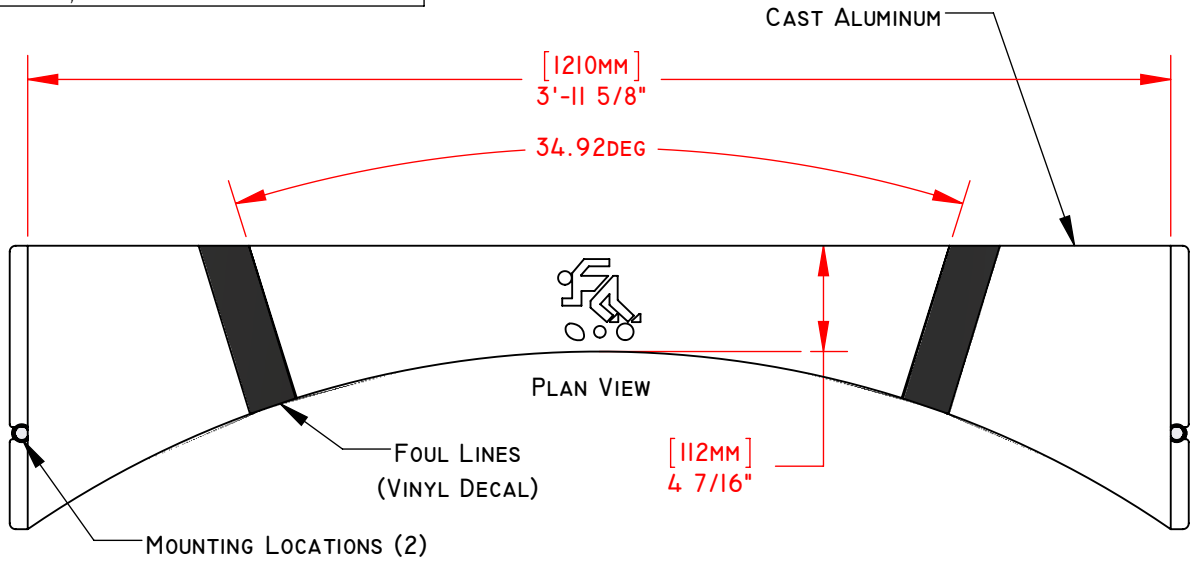

MEETS AND/OR EXCEEDS CURRENT NCAA AND IAAF SPECIFICATIONS, RULES AND REQUIREMENTS

POWDER COATED WHITE FINISH

3/8"-16 x 2"L HEX HEAD BOLT, FLAT WASHER, LOCK WASHER AND TWO-WAY EXPANSION ANCHOR HARDWARE INCLUDED