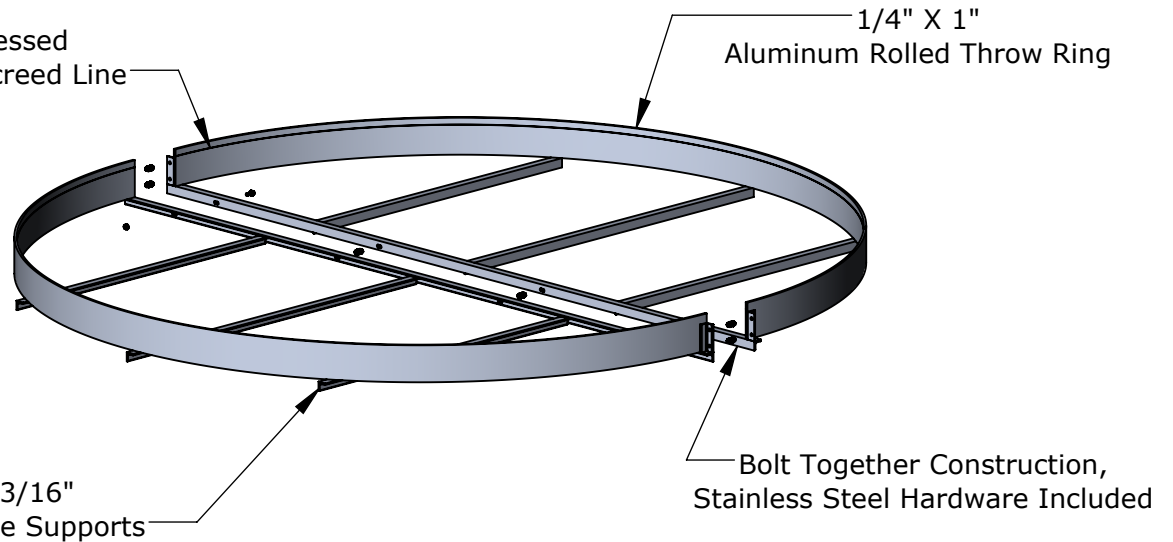

3/4" (0.75") Depressed
Concrete Finishing Screed Line

PROPRIETARY AND CONFIDENTIAL

THE INFORMATION CONTAINED IN THIS DRAWING IS THE SOLE PROPERTY OF SPORTSFIELD SPECIALTIES INC. ANY REPRODUCTION IN PART OR AS A WHOLE WITHOUT THE WRITTEN PERMISSION OF SPORTSFIELD SPECIALTIES INC. IS PROHIBITED.

**TRSPHAW Shot Put/Hammer
Web Reinforced Throw Ring**

Not To Scale

Sportsfield Specialties Inc 11112021