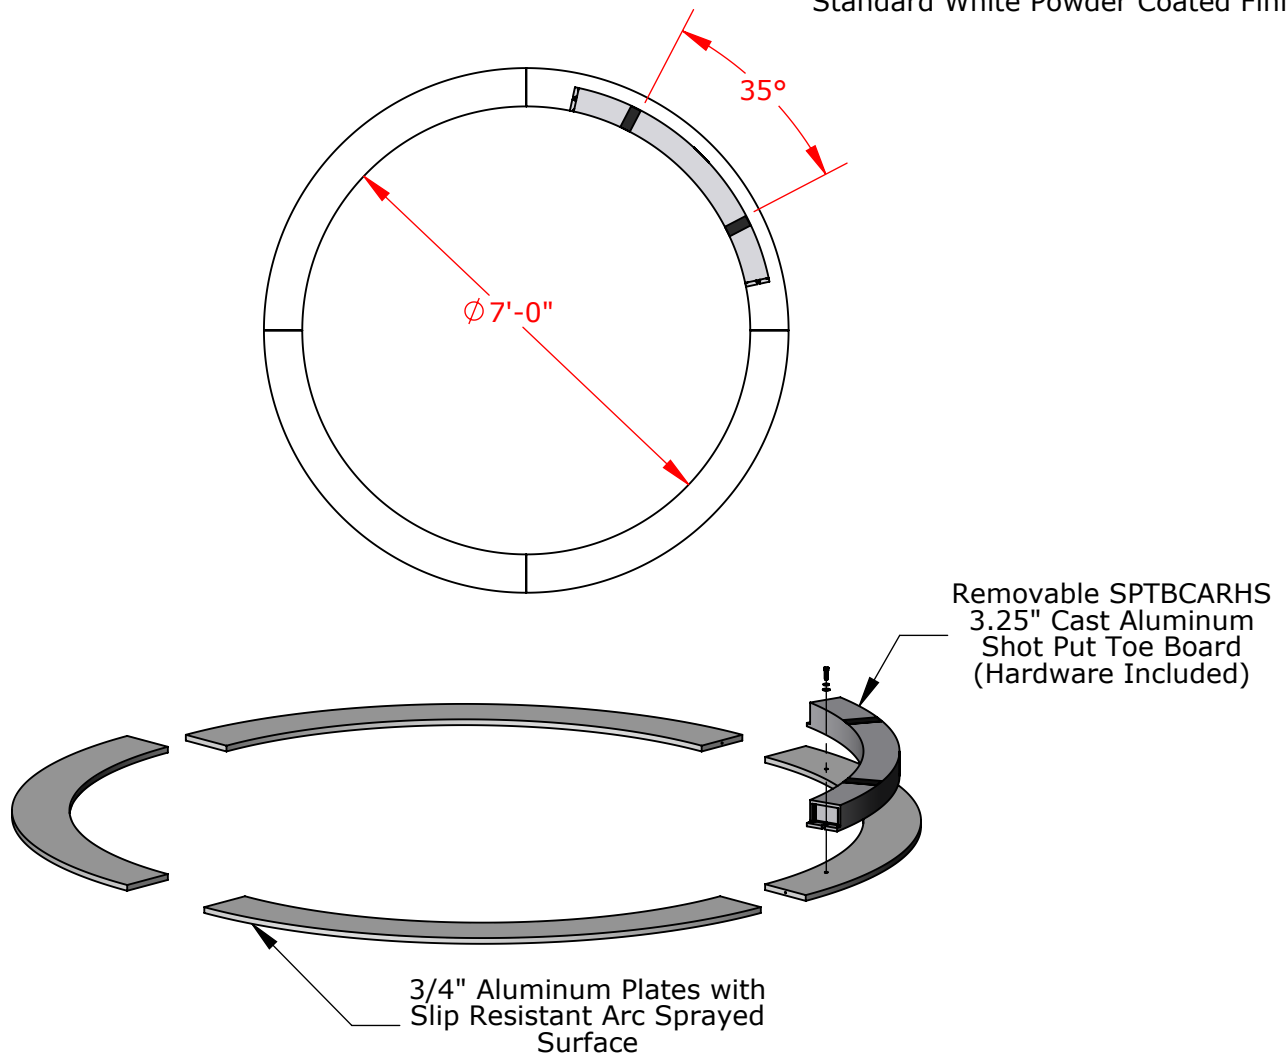

Standard White Powder Coated Finish

Assembly Converts Existing Discus Ring to Shot Put/Hammer Ring

PROPRIETARY AND CONFIDENTIAL

THE INFORMATION CONTAINED IN THIS DRAWING IS THE SOLE PROPERTY OF SPORTSFIELD SPECIALTIES INC. ANY REPRODUCTION IN PART OR AS A WHOLE WITHOUT THE WRITTEN PERMISSION OF SPORTSFIELD SPECIALTIES INC. IS PROHIBITED.

TRSPHC
Shot Put/Hammer Conversion Ring

Not To Scale

Sportsfield Specialties Inc 11112021