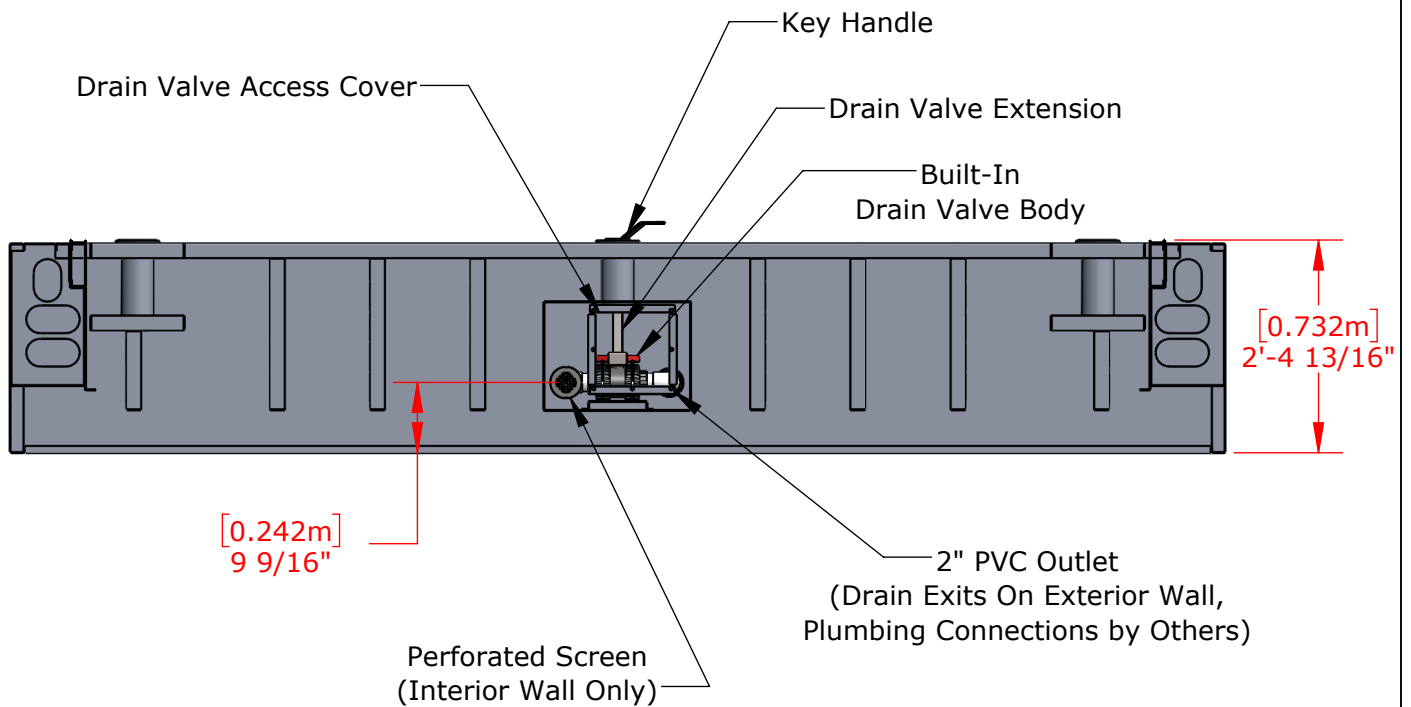

**SCWJFS50 Steeplechase Water Jump Pit Forming System - Elevation View**

Not To Scale

Sportsfield Specialties Inc 05122021

**PROPRIETARY AND CONFIDENTIAL**

THE INFORMATION CONTAINED IN THIS DRAWING IS THE SOLE PROPERTY OF SPORTSFIELD SPECIALTIES INC. ANY REPRODUCTION IN PART OR AS A WHOLE WITHOUT THE WRITTEN PERMISSION OF SPORTSFIELD SPECIALTIES INC. IS PROHIBITED.

**SCWJFS50 Steeplechase Water Jump Pit Forming System - Plan View**

Not To Scale

Sportsfield Specialties Inc 05122021

**PROPRIETARY AND CONFIDENTIAL**

THE INFORMATION CONTAINED IN THIS DRAWING IS THE SOLE PROPERTY OF SPORTSFIELD SPECIALTIES INC. ANY REPRODUCTION IN PART OR AS A WHOLE WITHOUT THE WRITTEN PERMISSION OF SPORTSFIELD SPECIALTIES INC. IS PROHIBITED.