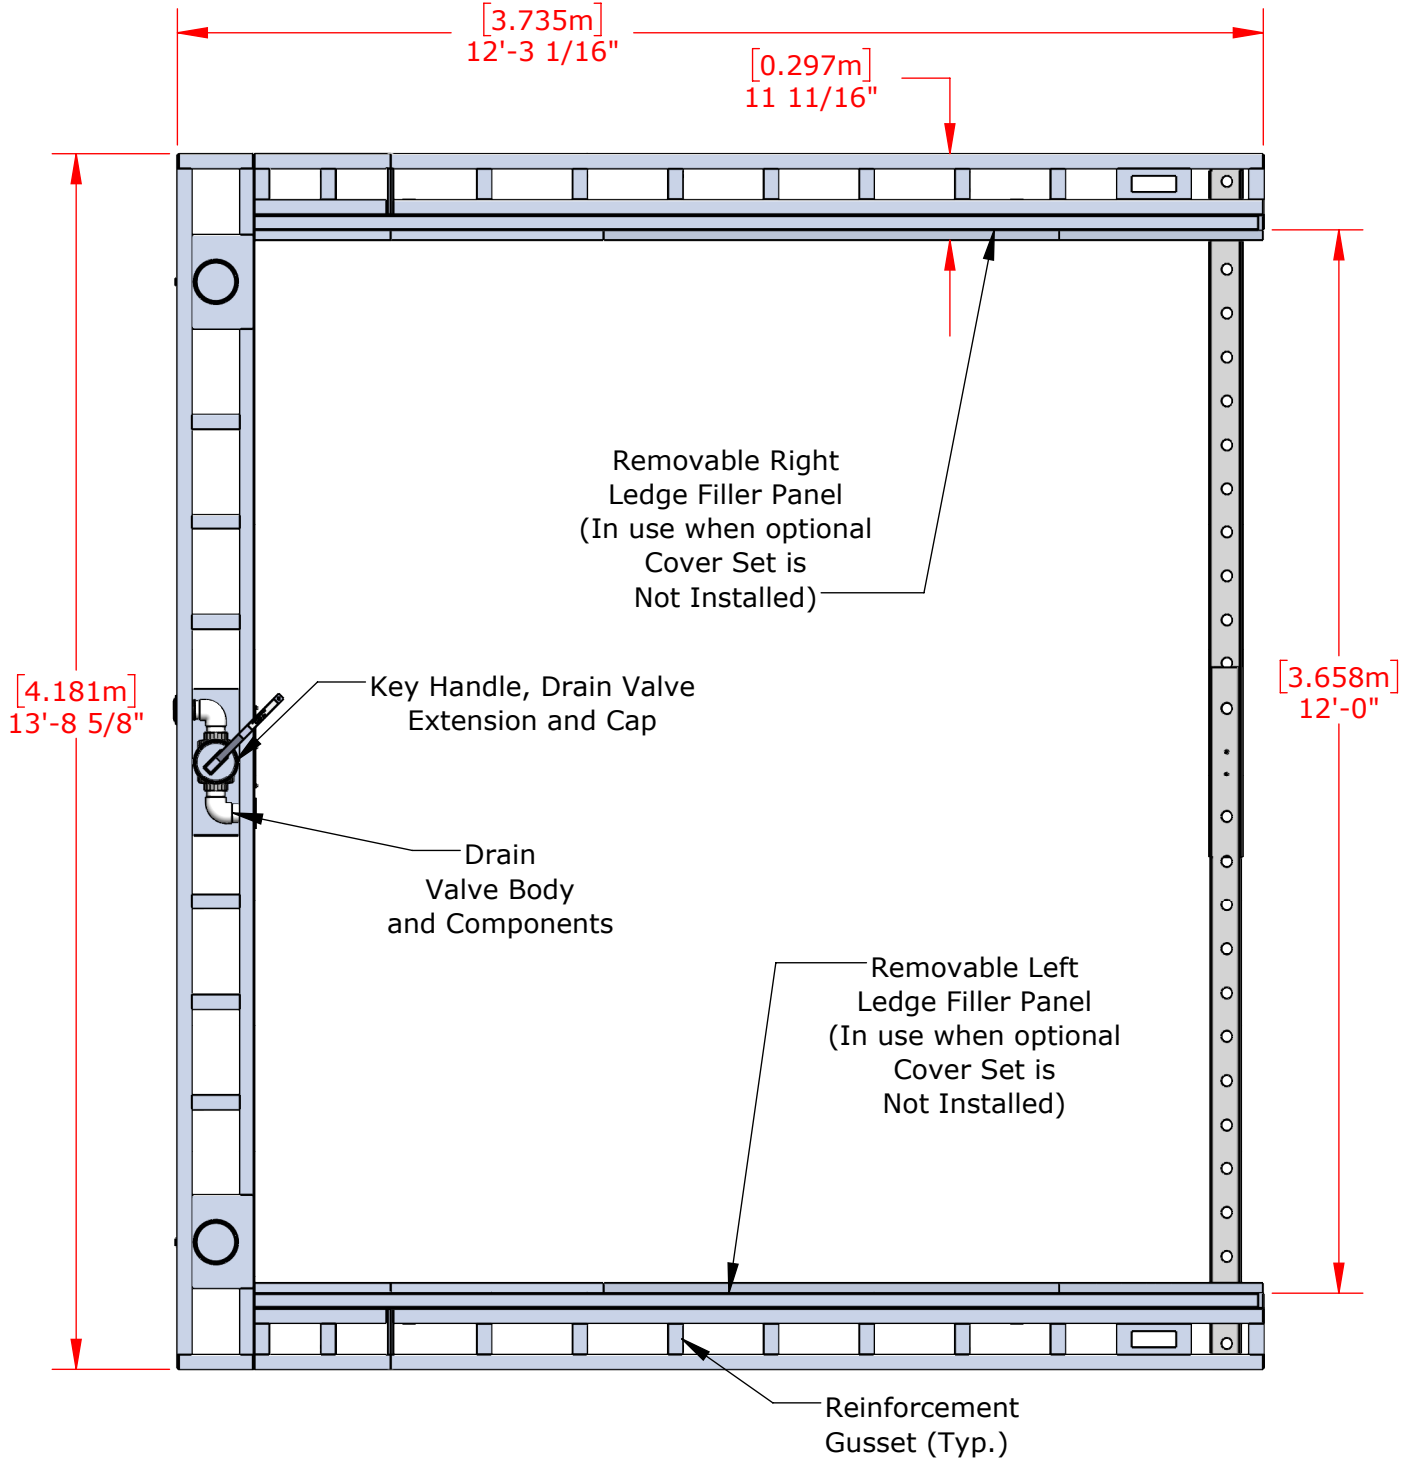

**SCWJFS50 Steeplechase Water Jump Pit Forming System - Elevation View**

Not To Scale

Sportsfield Specialties Inc 05122021

**PROPRIETARY AND CONFIDENTIAL**

THE INFORMATION CONTAINED IN THIS DRAWING IS THE SOLE PROPERTY OF SPORTSFIELD SPECIALTIES INC. ANY REPRODUCTION IN PART OR AS A WHOLE WITHOUT THE WRITTEN PERMISSION OF SPORTSFIELD SPECIALTIES INC. IS PROHIBITED.