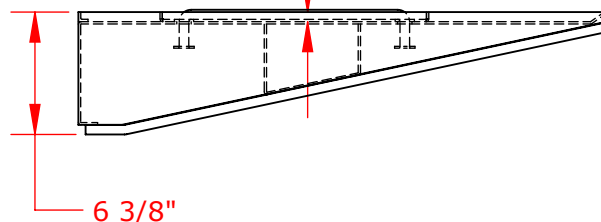

SCWJFS50 Water Jump Pit
 with optional SCWJCVR Steeplechase
 Cover Set

Straight Cover
 Qty: 5

Wedge Cover
 Qty: 1

1/2" Recess to Accept
 Synthetic Track Surface
 by Others

1/2" Recess to Accept
 Synthetic Track Surface
 by Others