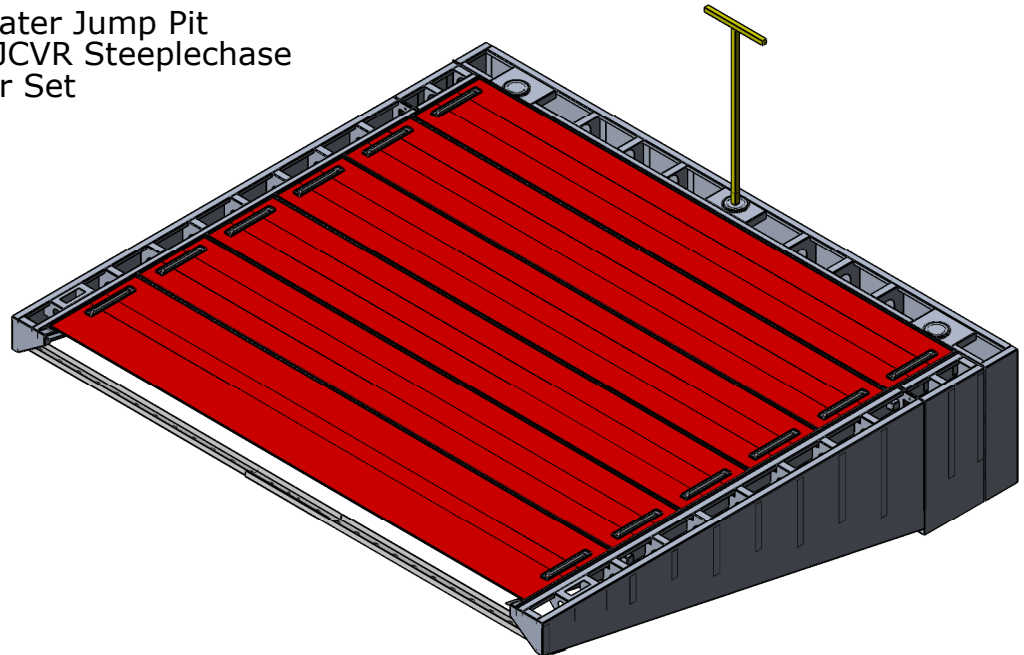

SCWJFS50 Water Jump Pit
 with optional SCWJCVR Steeplechase
 Cover Set

Straight Cover
 Qty: 5

Wedge Cover
 Qty: 1

1/2" Recess to Accept
 Synthetic Track Surface
 by Others

1/2" Recess to Accept
 Synthetic Track Surface
 by Others