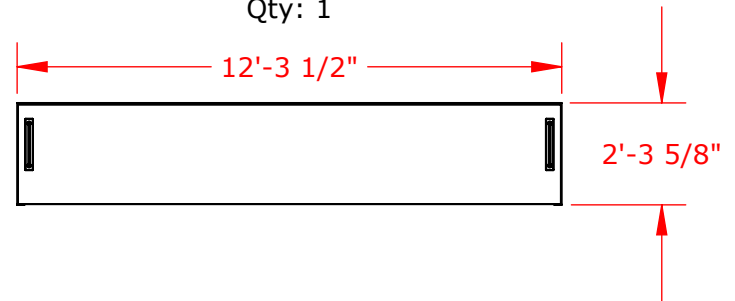

SCWJFS50 Water Jump Pit
 with optional SCWJCVR Steeplechase
 Cover Set

Straight Cover
 Qty: 5

Wedge Cover
 Qty: 1

1/2" Recess to Accept
 Synthetic Track Surface
 by Others

1/2" Recess to Accept
 Synthetic Track Surface
 by Others