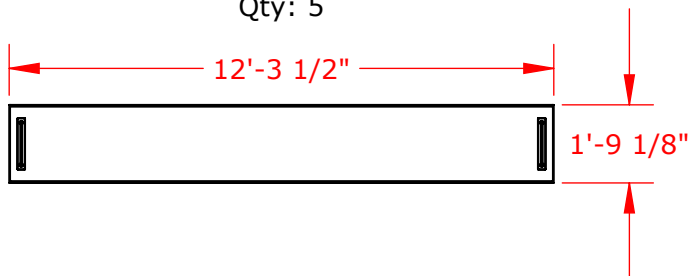

SCWJFS50 Water Jump Pit
 with optional SCWJCVR Steeplechase
 Cover Set

Straight Cover
 Qty: 5

Wedge Cover
 Qty: 1

1/2" Recess to Accept
 Synthetic Track Surface
 by Others

1/2" Recess to Accept
 Synthetic Track Surface
 by Others