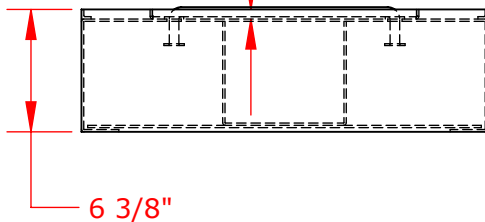

SCWJFS50 Water Jump Pit
 with optional SCWJCVR Steeplechase
 Cover Set

Straight Cover
 Qty: 5

Wedge Cover
 Qty: 1

1/2" Recess to Accept
 Synthetic Track Surface
 by Others

1/2" Recess to Accept
 Synthetic Track Surface
 by Others