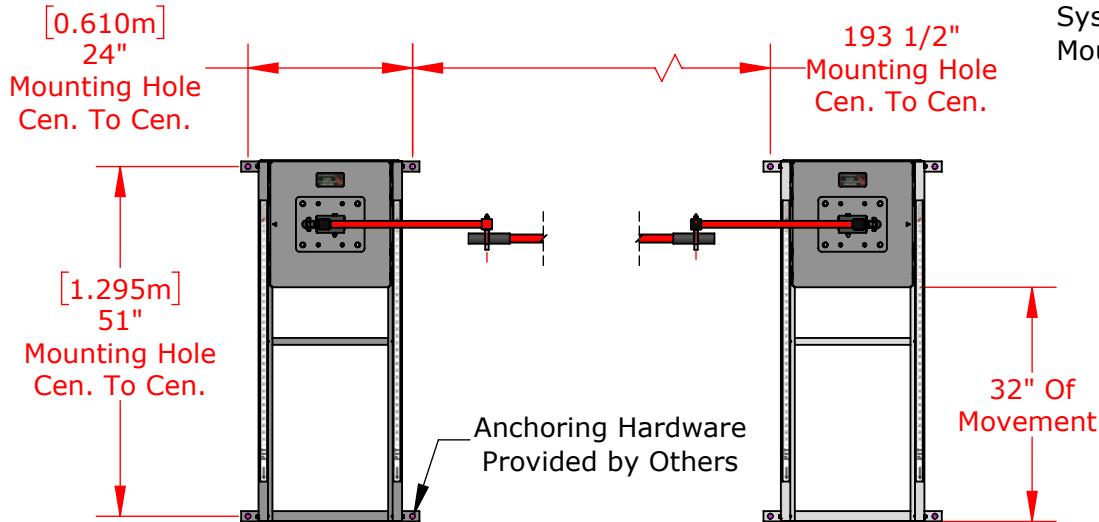

Standard Black, Red And Silver Powder Coated Finish

Designed To Pair With The Pole Vault Standard Forming System (PVSFS) For Easy Mounting

Includes 55mm (College) And 75mm (High School) Bar Rest Pins

Steel Base Rail Metric and English Measurement Scales

**PVS0517 Pole Vault Standards, 5' - 17' Height Range**

Not To Scale

Sportsfield Specialties Inc 08172020