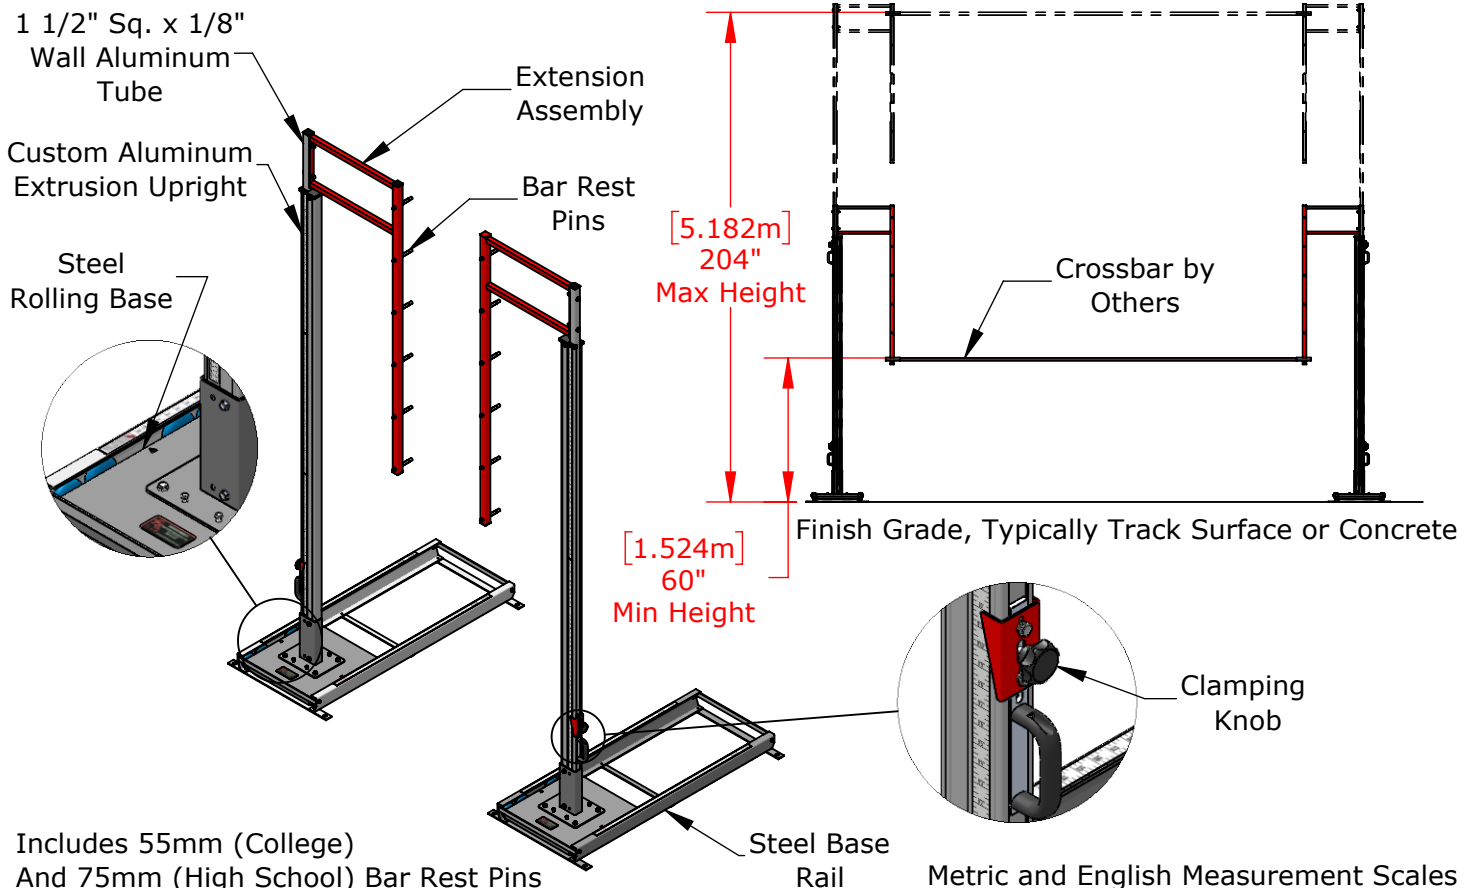

Standard Black, Red And Silver Powder Coated Finish

Designed To Pair With The Pole Vault Standard Forming System (PVSFS) For Easy Mounting

Includes 55mm (College) And 75mm (High School) Bar Rest Pins

Steel Base Rail Metric and English Measurement Scales

**PVS0517 Pole Vault Standards, 5' - 17' Height Range**

Not To Scale

Sportsfield Specialties Inc 08172020