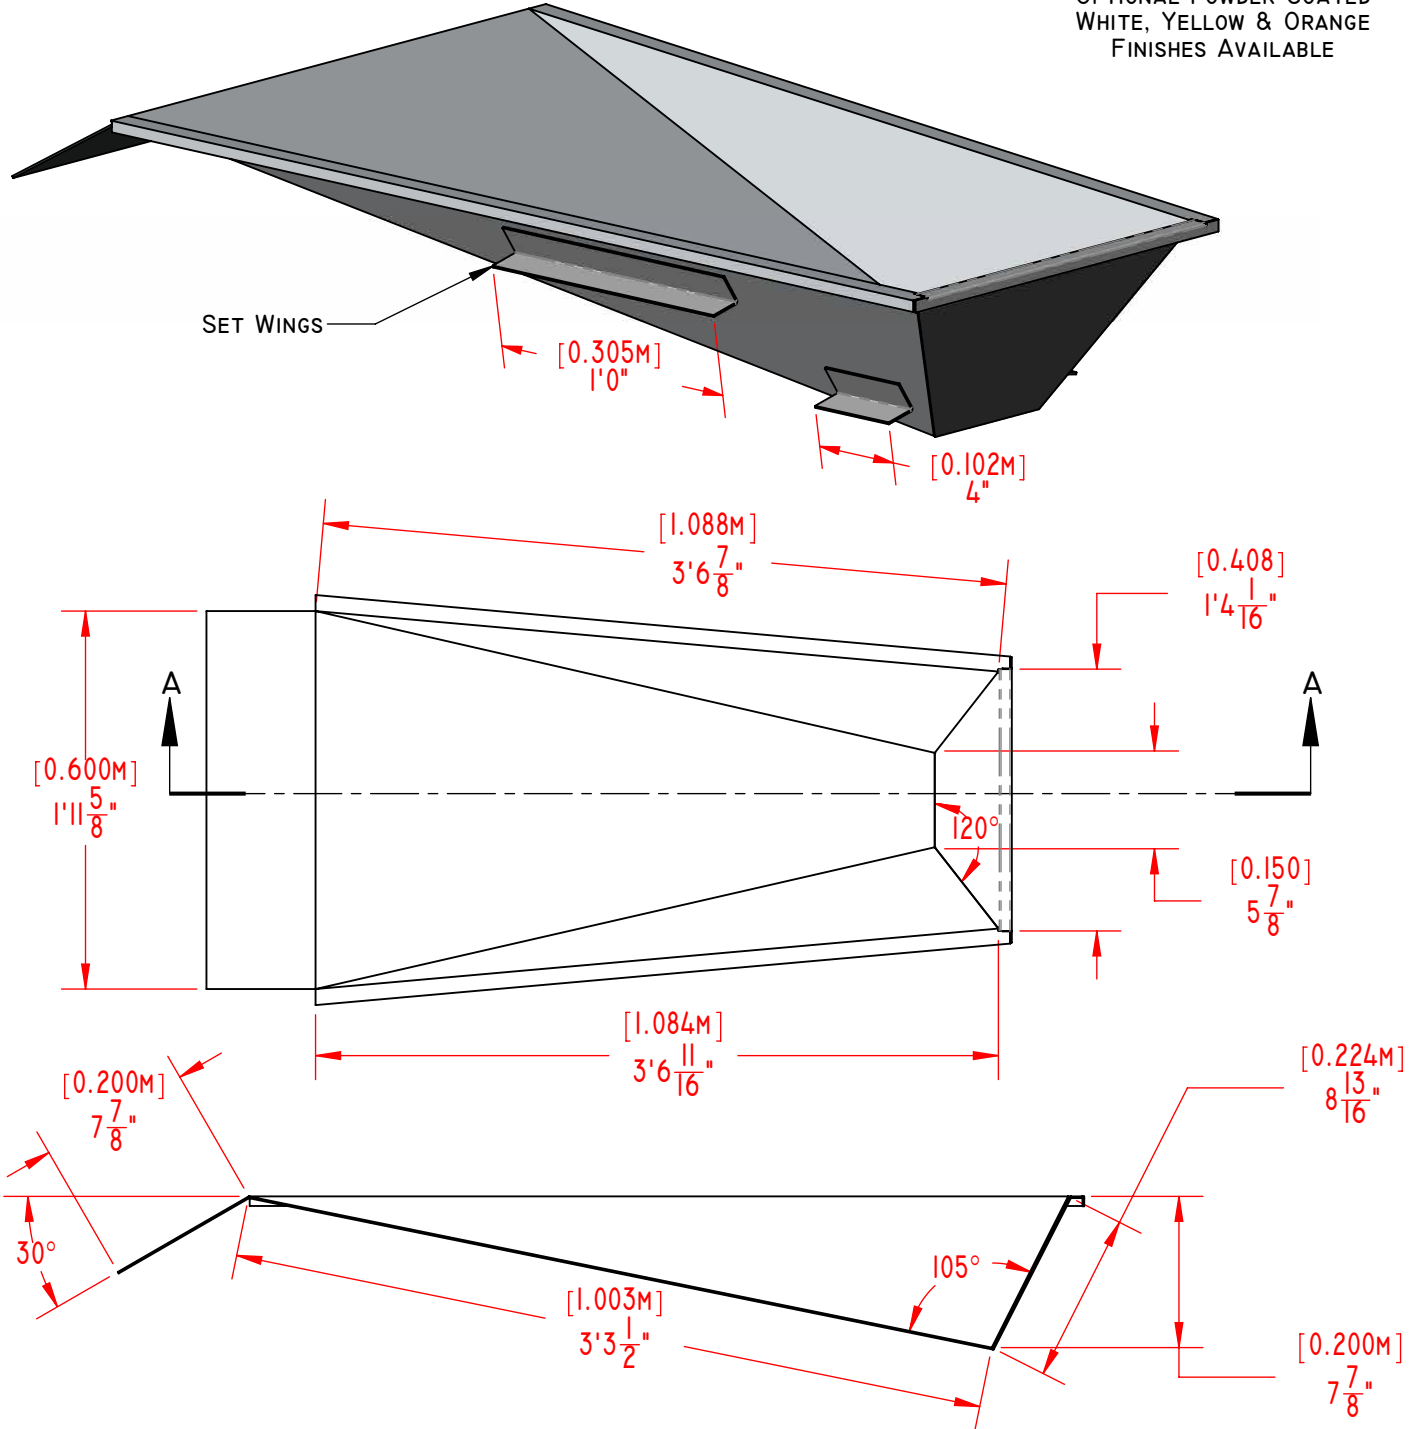

OPTIONAL POWDER COATED
WHITE, YELLOW & ORANGE
FINISHES AVAILABLE

MEETS AND/OR EXCEEDS ALL IAAF, NCAA AND NFHS SPECIFICATIONS

PROPRIETARY AND CONFIDENTIAL

THE INFORMATION CONTAINED IN THIS DRAWING IS THE SOLE PROPERTY OF SPORTSFIELD SPECIALTIES INC. ANY REPRODUCTION IN PART OR AS A WHOLE WITHOUT THE WRITTEN PERMISSION OF SPORTSFIELD SPECIALTIES INC. IS PROHIBITED.

PVBSS (TFPV002SS) - STAINLESS STEEL VAULT BOX PLAN AND SIDE VIEWS

NOT TO SCALE

SPORTSFIELD SPECIALTIES INC 12052016