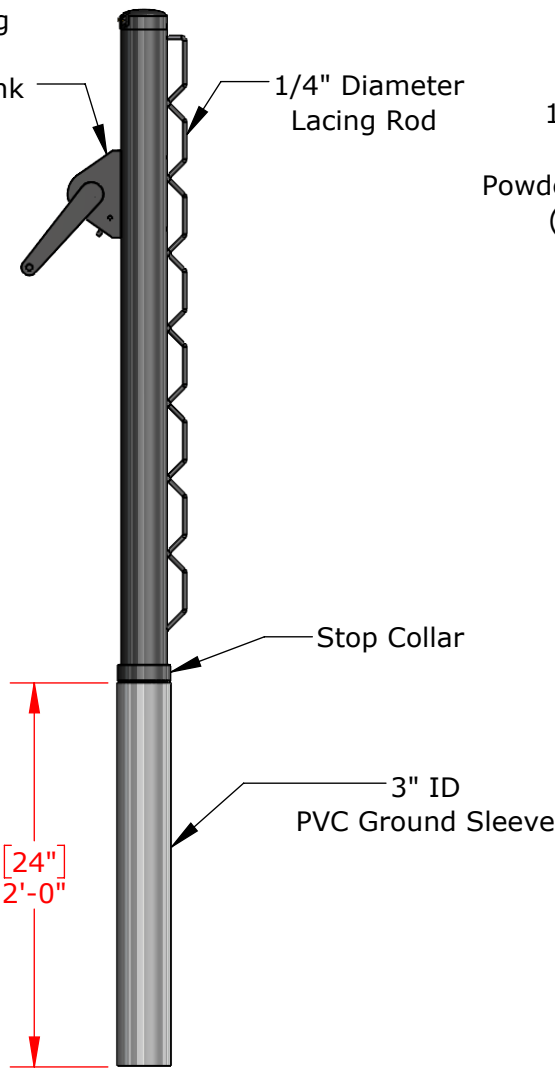

Set Includes All Hardware
and Post Caps

External Tensioning
Winch with
Aluminum Hand Crank

2-7/8" OD Galvanized
12 Gauge Steel

1/4" Diameter
Cable Hook
Powder Coated Finish
(See Table)

Part No.	Powder Coat Color
TSEB	Black
TSEG	Green

Accessories Sold Separately:
-TPGS Post Ground Sleeves
-TNA Net Center Strap Anchor

Accessories Included:

-Removable Aluminum Hand Crank
-TN Net
-TNS Net Center Strap

PROPRIETARY AND CONFIDENTIAL

THE INFORMATION CONTAINED IN THIS DRAWING IS THE SOLE PROPERTY OF SPORTSFIELD SPECIALTIES INC. ANY REPRODUCTION IN PART OR AS A WHOLE WITHOUT THE WRITTEN PERMISSION OF SPORTSFIELD SPECIALTIES INC. IS PROHIBITED.