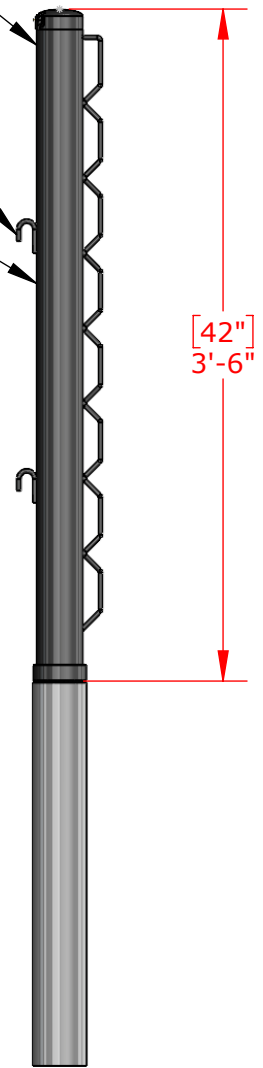

Set Includes All Hardware
and Post Caps

External Tensioning
Winch with
Aluminum Hand Crank

2-7/8" OD Galvanized
12 Gauge Steel

1/4" Diameter
Cable Hook
Powder Coated Finish
(See Table)

Part No.	Powder Coat Color
TSEB	Black
TSEG	Green

Accessories Sold Separately:
-TPGS Post Ground Sleeves
-TNA Net Center Strap Anchor

Accessories Included:

-Removable Aluminum Hand Crank
-TN Net
-TNS Net Center Strap

PROPRIETARY AND CONFIDENTIAL

THE INFORMATION CONTAINED IN THIS DRAWING IS THE SOLE PROPERTY OF SPORTSFIELD SPECIALTIES INC. ANY REPRODUCTION IN PART OR AS A WHOLE WITHOUT THE WRITTEN PERMISSION OF SPORTSFIELD SPECIALTIES INC. IS PROHIBITED.