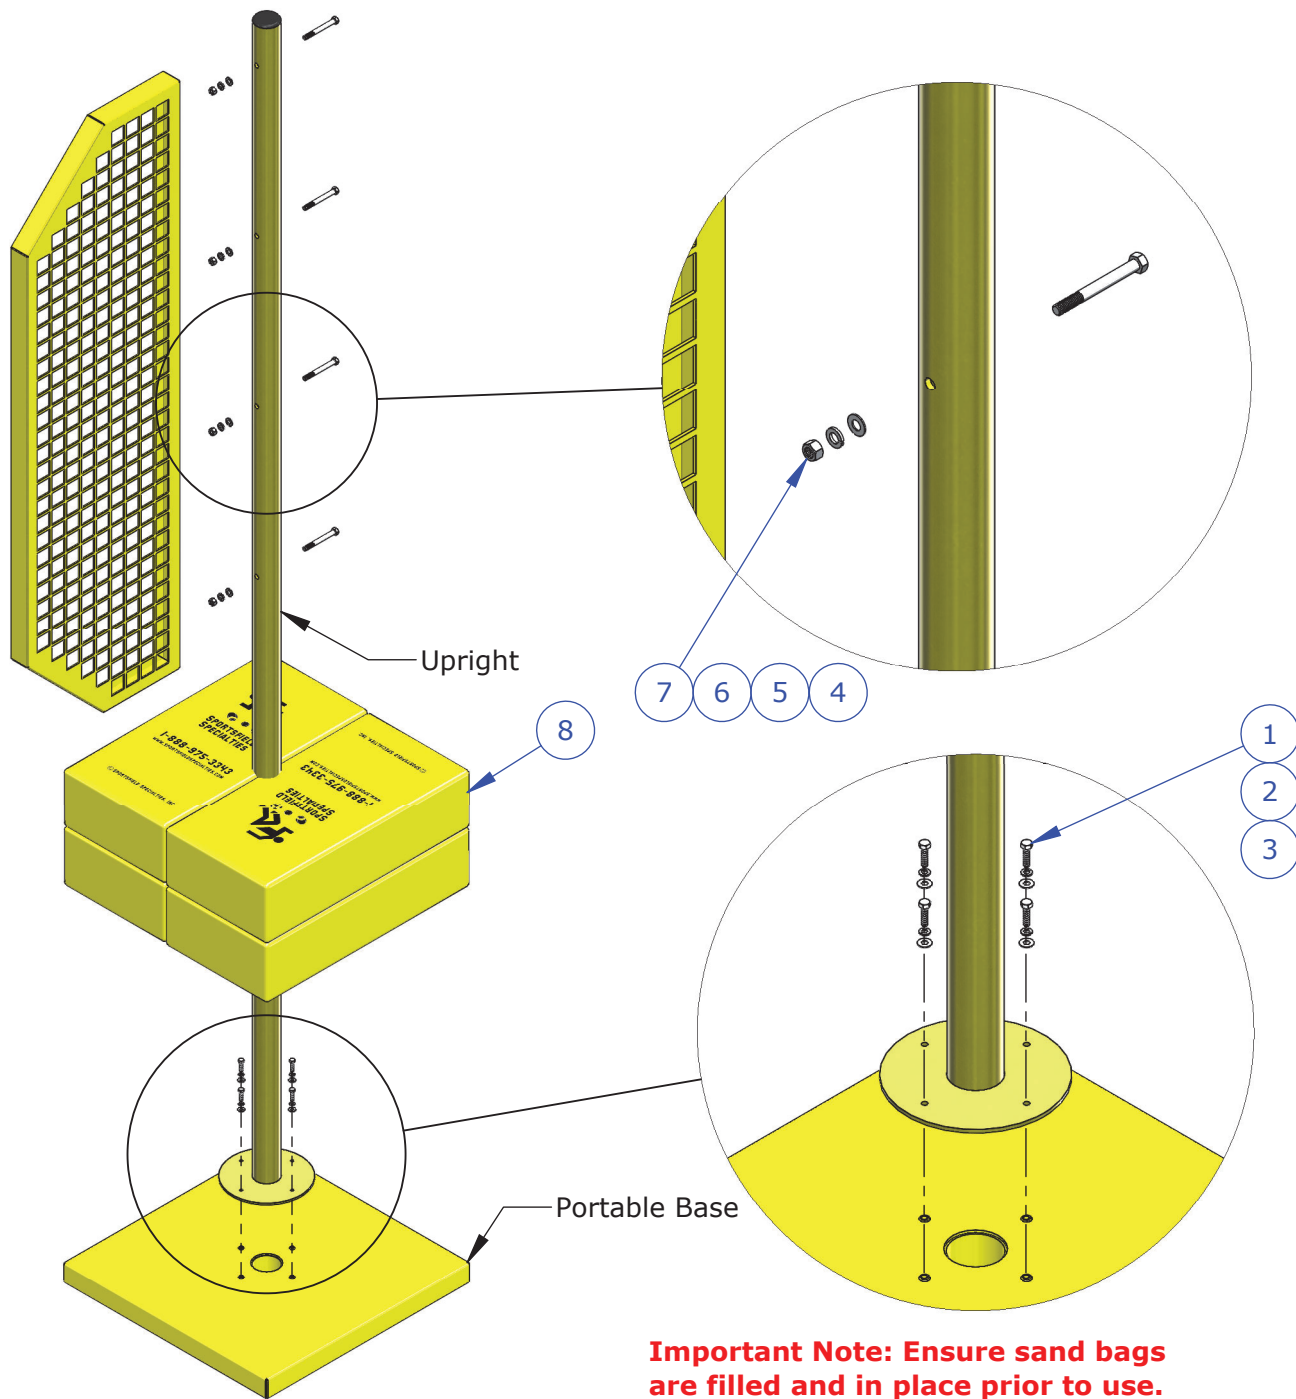

*Excellence from Design to Installation*

**1-888-975-3343**

**Install Instructions**

**Portable Foul Pole**

Product No.	Product Description
FPW210PT	Foul Pole System, 10' H, Portable, With Wings

**Important Note: Ensure sand bags are filled and in place prior to use.**

ITEM NO.	QTY.	SAP Part Number	DESCRIPTION
1	4	101-HHC-0021	1/4-20 x 1.00" hex head bolt, 304 SS
2	4	110-SLW-0002	1/4 SS LOCK WASHER
3	4	110-FLW-0002	1/4" S.S. FLAT WASHER
4	4	101-HHC-0056	3/8-16 x 3.5" Hex Head Bolt, 304 SS
5	4	110-FLW-0005	3/8 S.S. FLAT WASHER
6	4	110-SLW-0006	3/8-16 S. S. Lock Washer
7	4	107-HXN-0020	3/8-16 STAINLESS STEEL HEX NUT
8	4	SB100	100 Lb. Vinyl Sand Bag

TITLE: **Portable Foul Pole Assembly**

DWG NO:

**ID-00177**

SHEET 1 OF 1