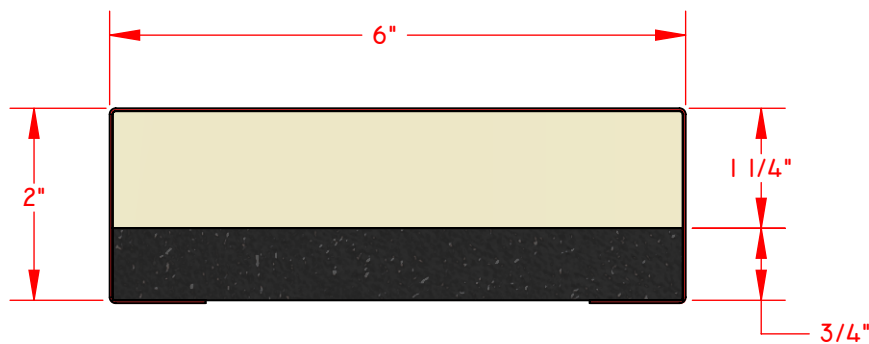

1 1/4" THICK CLOSED CELL
 POLYETHYLENE FOAM

18 OZ. VINYL, HIGH UV RESISTANCE, VARIOUS STANDARD
 COLORS AVAILABLE

3/4" ADVANTECH® WATER RESISTANT
 COMPOSITE SHEATHING PANEL, STAINED AND
 SEALED WITH EXTERIOR GRADE FINISH