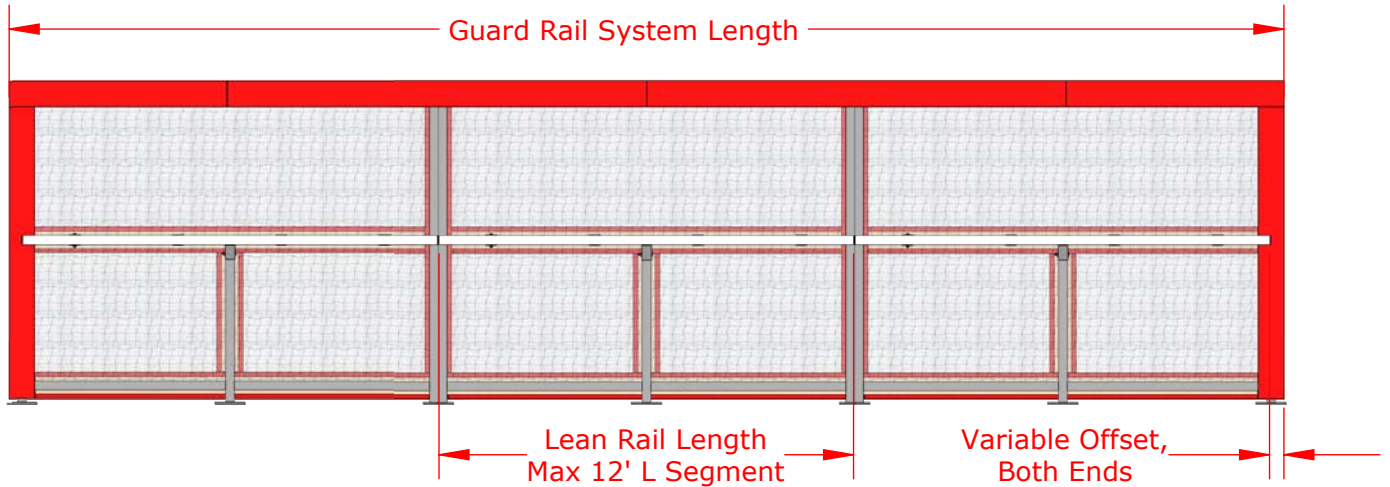

Standard Black Powder Coated Finish

Guard Rail Middle Lean Rail Only Available on Systems Greater Than 72"H (72" High System Pictured Above). Lean Rail Length and Quantity Vary Per Project Specifications