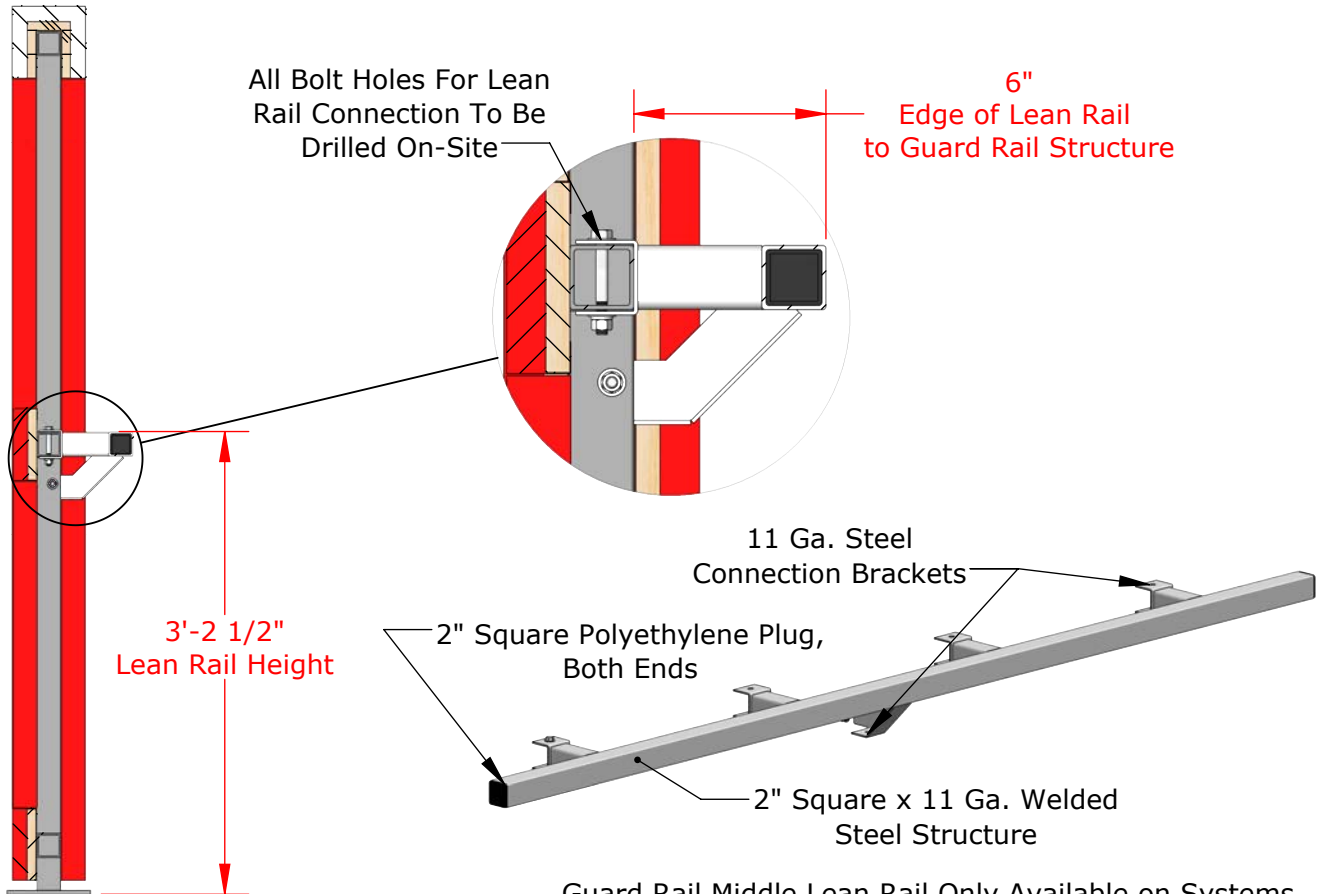

Standard Black Powder Coated Finish

Guard Rail Middle Lean Rail Only Available on Systems Greater Than 72"H (72" High System Pictured Above). Lean Rail Length and Quantity Vary Per Project Specifications