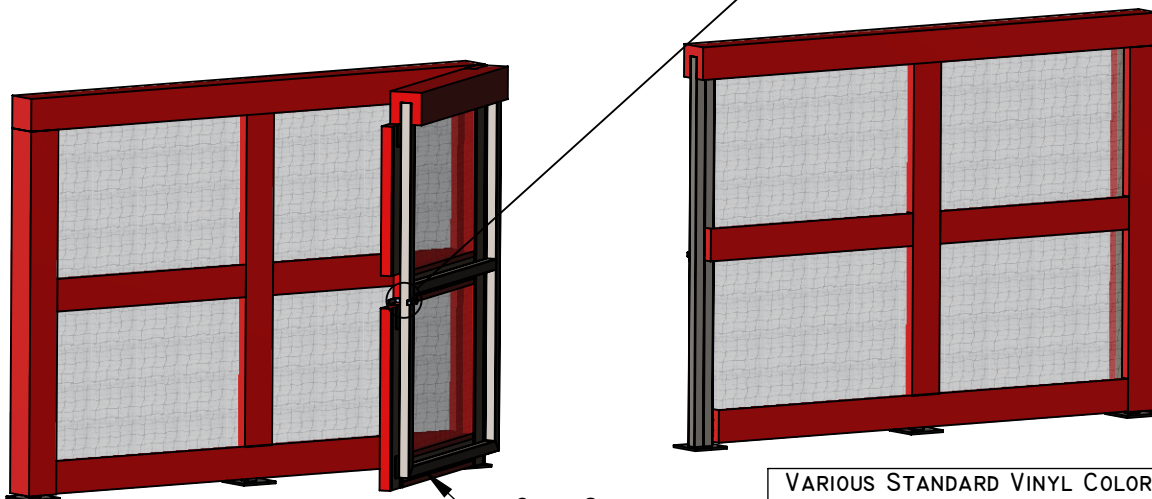

ULTRA CROSS KNOTLESS BLACK
DYNEEMA® NETTING, 1-3/4"
SQUARE MESH

LATCH ACCESSIBLE FROM
BOTH SIDES, PAD
LOCKABLE FROM THE BACK

VARIOUS STANDARD VINYL COLORS AVAILABLE,
OPTIONAL CUSTOM DIGITAL GRAPHICS AND/OR
LETTERING AVAILABLE UPON REQUEST