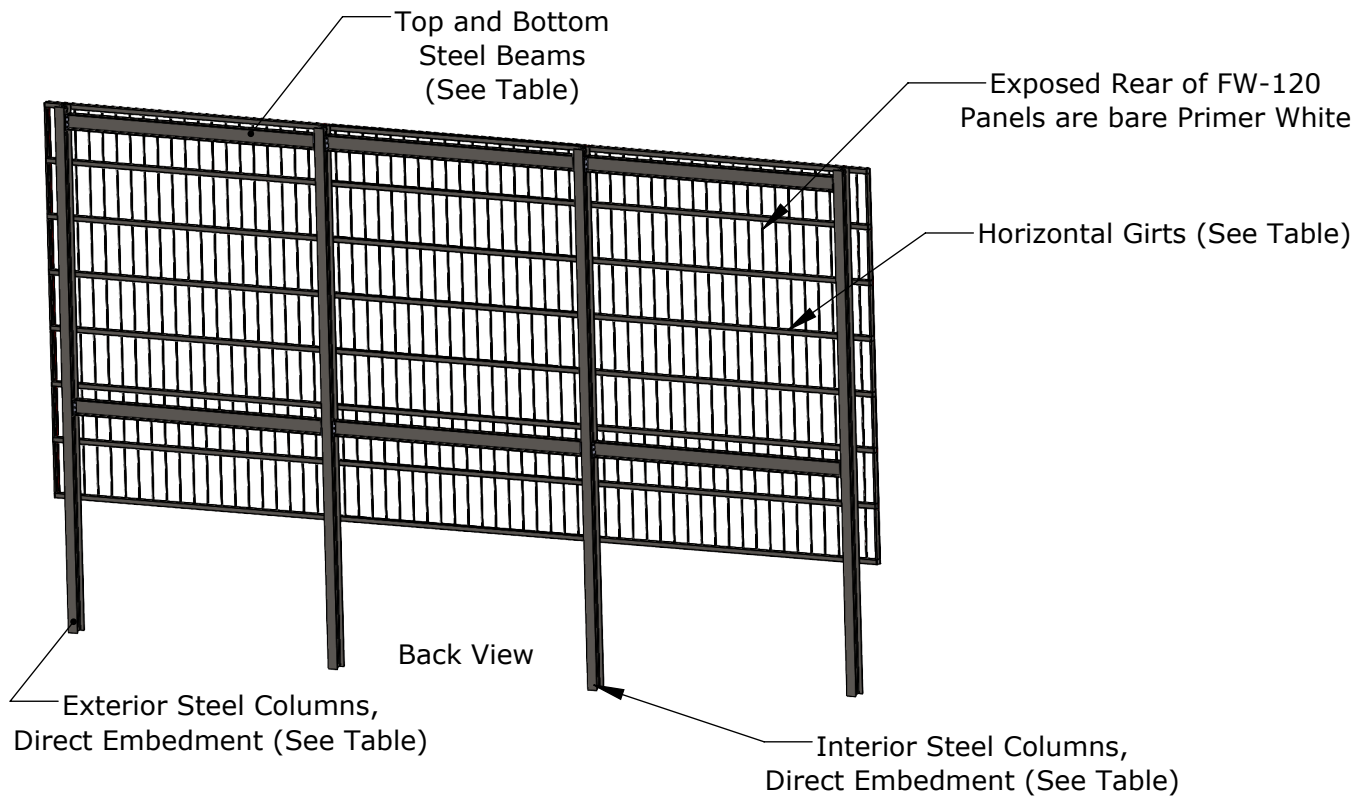

Standard Black Powder Coated Finish on Framing Components, Various Standard Colors Available

Part No.	System Height	System Width	Surface Height	# of Columns	Interior Column Spacing (O.C.)	Exterior Column Spacing (O.C.)	Interior Column Embedment	Exterior Column Embedment	Horizontal Girt Spacing (O.C.)
BESF2040S	20'-0"	40'-0"	16'-4"	3	18'-9 1/2"	18'-9 1/2"	4'-0"	4'-0"	5'-4"
BESF3060S	30'-0"	60'-0"	26'-4"	4	18'-11"	18'-11"	6'-0"	5'-0"	3'-8 5/8"
BESF3660S	36'-0"	60'-0"	32'-4"	4	19'-1"	19'-1"	8'-0"	6'-0"	4'
BESF4080S	40'-0"	80'-0"	36'-4"	5	19'-1 5/16"	19'-1 1/4"	8'-0"	8'-0"	4'

**Solid Surface Batter's Eye with Flush Wall  
Panels and Concealed Fasteners, Direct Embedment, Single Sided**

Not To Scale

Sportsfield Specialties Inc 05142024

Part No.	Exterior Column Size	Interior Column Size	Beam Size
BESF2040S	W8x24	W8X24	W8X13
BESF3060S	W12X45	W12X50	W12X26
BESF3660S	W14X61	W14X68	W12X26
BESF4080S	W16X67	W16X77	W12X26

**Solid Surface Batter's Eye with Flush Wall  
Panels and Concealed Fasteners, Direct Embedment, Single Sided**

Not To Scale

Sportsfield Specialties Inc 05142024