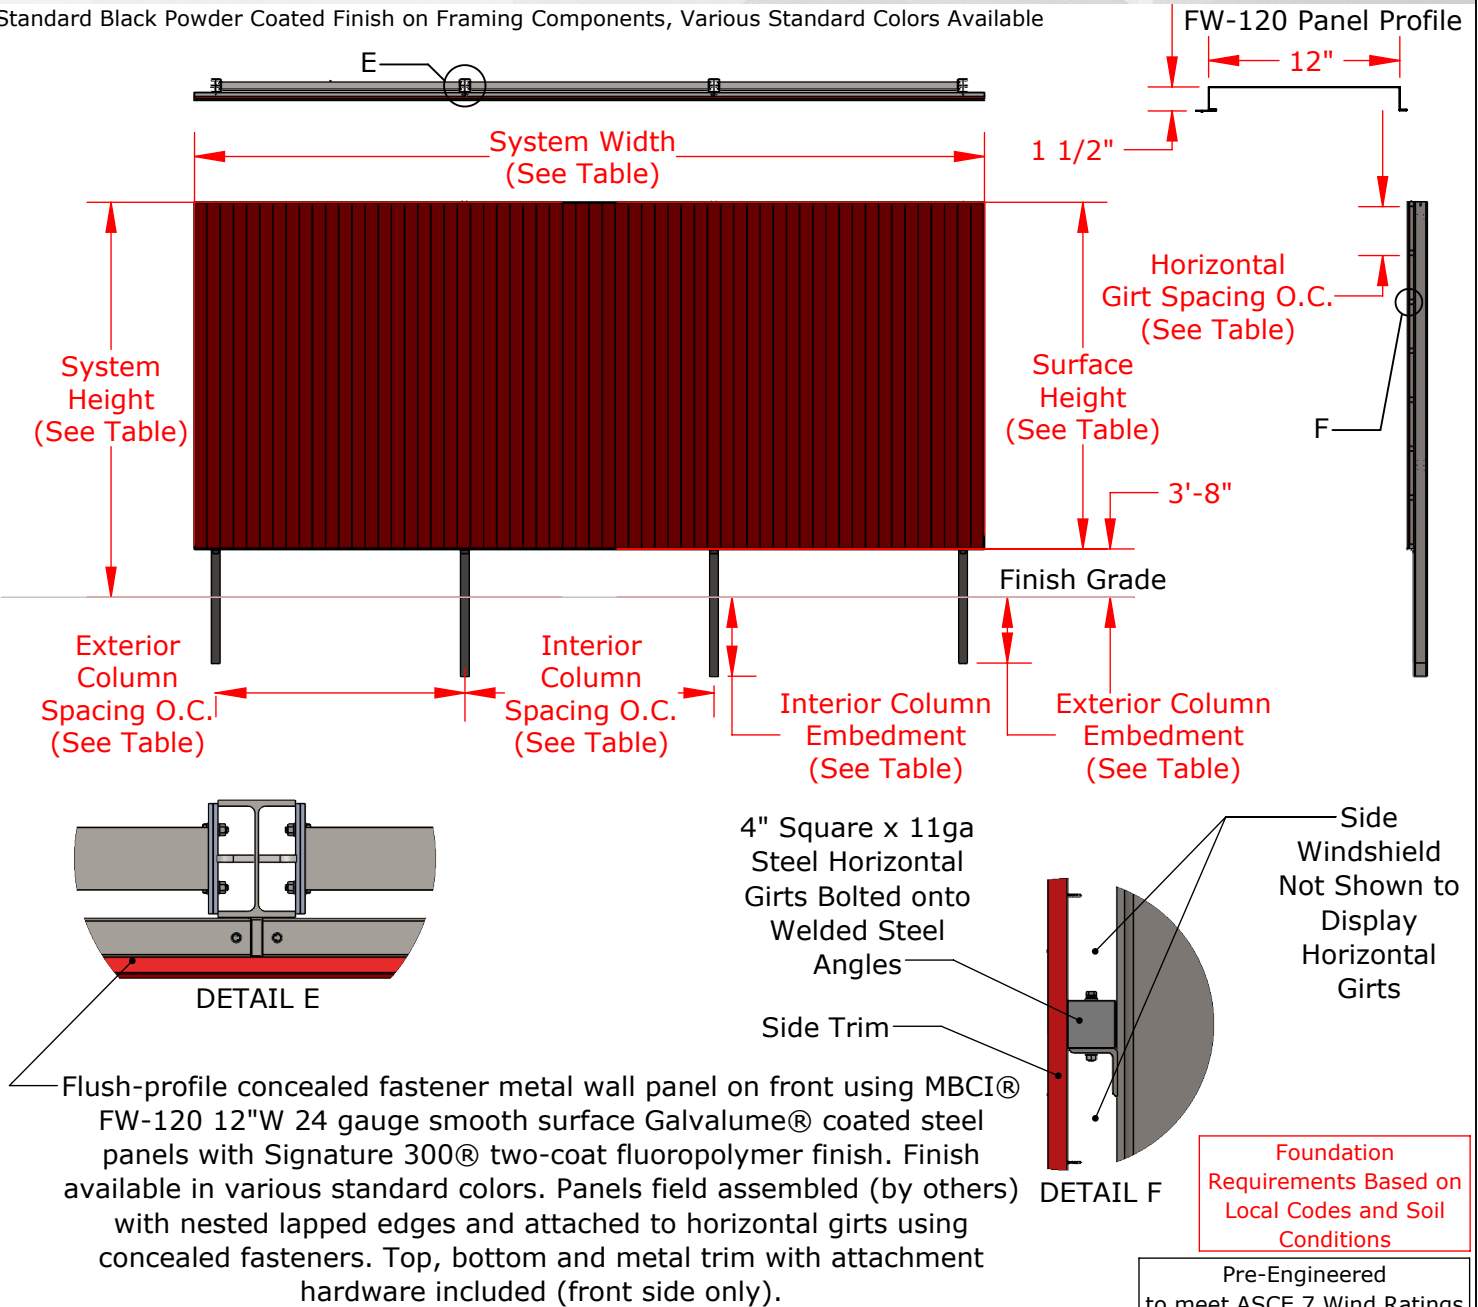

Standard Black Powder Coated Finish on Framing Components, Various Standard Colors Available

Part No.	System Height	System Width	Surface Height	# of Columns	Interior Column Spacing (O.C.)	Exterior Column Spacing (O.C.)	Interior Column Embedment	Exterior Column Embedment	Horizontal Girt Spacing (O.C.)
BESF2040S	20'-0"	40'-0"	16'-4"	3	18'-9 1/2"	18'-9 1/2"	4'-0"	4'-0"	5'-4"
BESF3060S	30'-0"	60'-0"	26'-4"	4	18'-11"	18'-11"	6'-0"	5'-0"	3'-8 5/8"
BESF3660S	36'-0"	60'-0"	32'-4"	4	19'-1"	19'-1"	8'-0"	6'-0"	4'
BESF4080S	40'-0"	80'-0"	36'-4"	5	19'-1 5/16"	19'-1 1/4"	8'-0"	8'-0"	4'

**Solid Surface Batter's Eye with Flush Wall  
Panels and Concealed Fasteners, Direct Embedment, Single Sided**

Not To Scale

Sportsfield Specialties Inc 05142024

Part No.	Exterior Column Size	Interior Column Size	Beam Size
BESF2040S	W8x24	W8X24	W8X13
BESF3060S	W12X45	W12X50	W12X26
BESF3660S	W14X61	W14X68	W12X26
BESF4080S	W16X67	W16X77	W12X26

**Solid Surface Batter's Eye with Flush Wall  
Panels and Concealed Fasteners, Direct Embedment, Single Sided**

Not To Scale

Sportsfield Specialties Inc 05142024