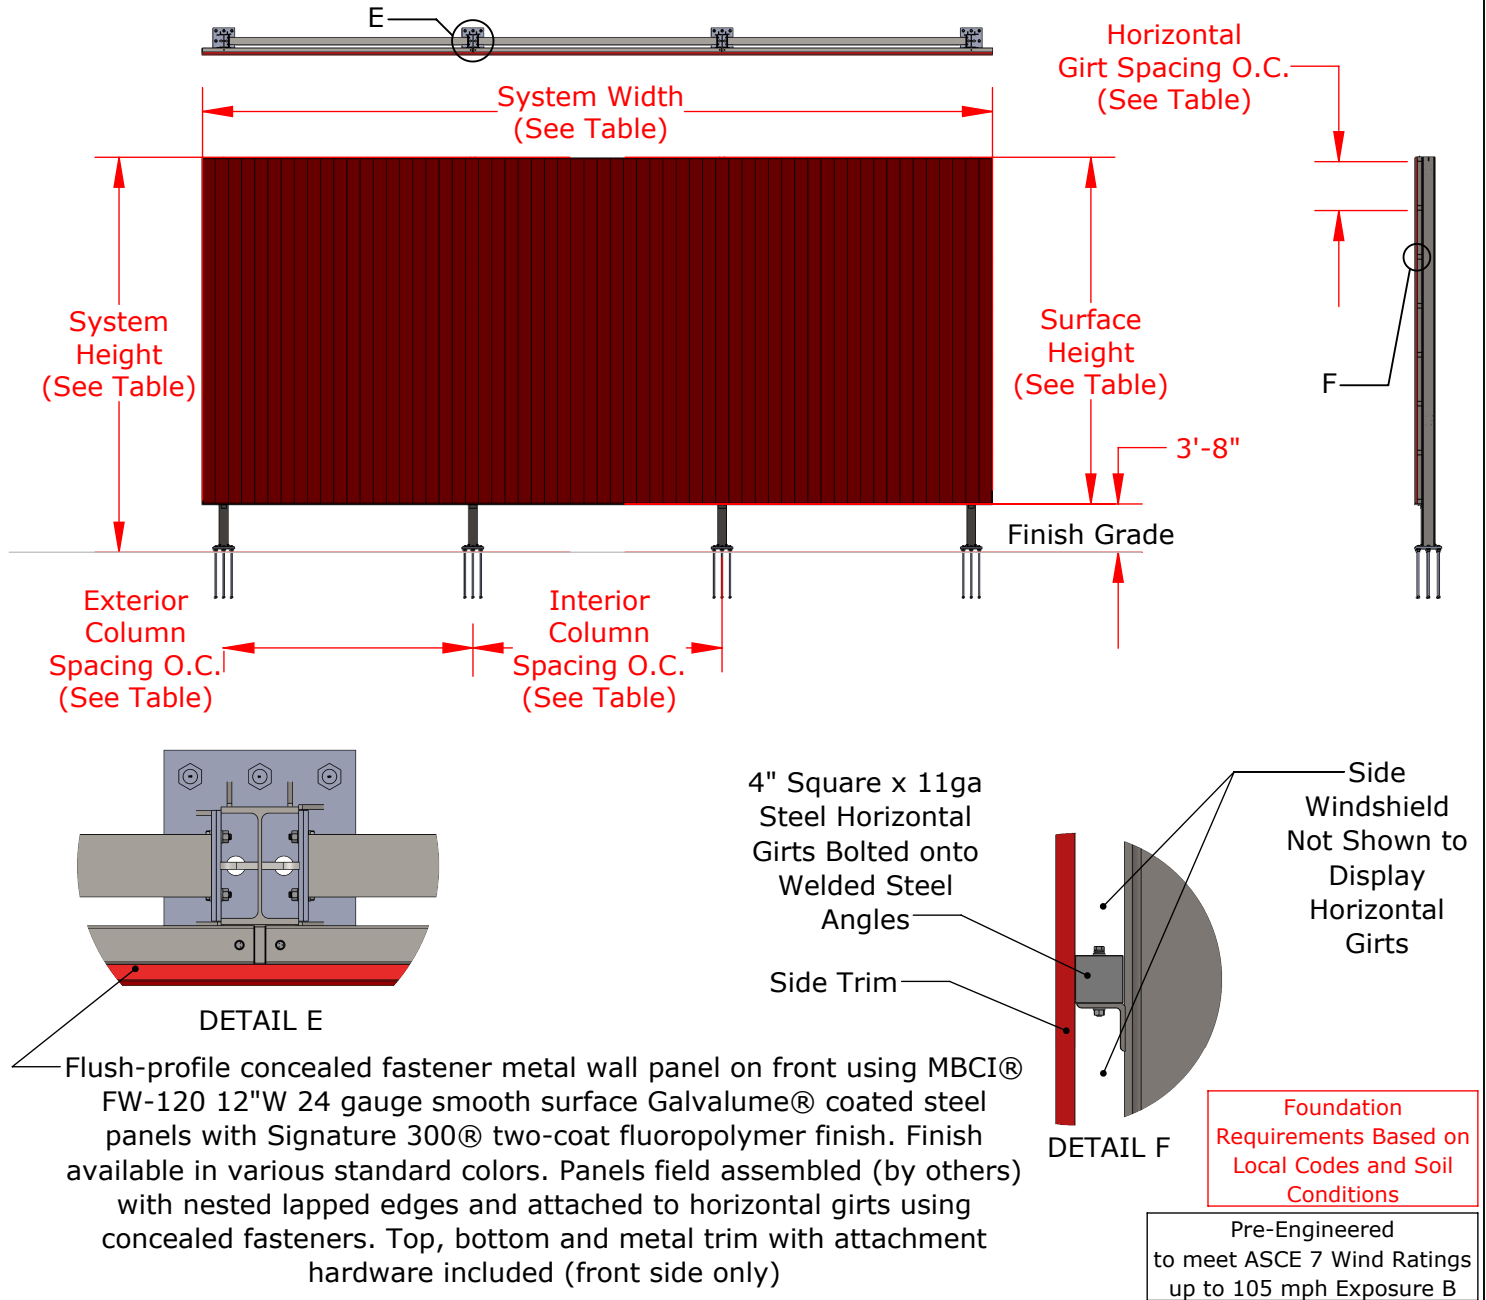

Standard Black Powder Coated Finish on Framing Components, Various Standard Colors Available

Part No.	System Height	System Width	Surface Height	# of Columns	Interior Column Spacing (O.C.)	Exterior Column Spacing (O.C.)	Horizontal Girt Spacing (O.C.)
BESF2040SPL	20'-0"	40'-0"	16'-4"	3	18'-9 1/2"	18'-9 1/2"	5'-4"
BESF3060SPL	30'-0"	60'-0"	26'-4"	4	18'-11"	18'-11"	3'-8 5/8"
BESF3660SPL	36'-0"	60'-0"	32'-4"	4	19'-1"	19'-1"	4'
BESF4080SPL	40'-0"	80'-0"	36'-4"	5	19'-1 5/16"	19'-1 5/16"	4'

**Solid Surface Batter's Eye with Flush Wall
 Panels and Concealed Fasteners, Plate Mount, Single Sided**

Not To Scale Sportsfield Specialties Inc 08012025

Part No.	Exterior Column Size	Interior Column Size	Beam Size	Column Base Plate
BESF2040SPL	W8x24	W8X24	W8X13	1-1/2" x 12" x 18"
BESF3060SPL	W12X45	W12X50	W12X26	1-1/2" x 20" x 24"
BESF3660SPL	W14X61	W14X68	W12X26	1-1/2" x 30" x 36"
BESF4080SPL	W16X77	W16X77	W12X26	2" x 26" x 36"

**Solid Surface Batter's Eye with Flush Wall
Panels and Concealed Fasteners, Plate Mount, Single Sided**

Not To Scale

Sportsfield Specialties Inc 08012025