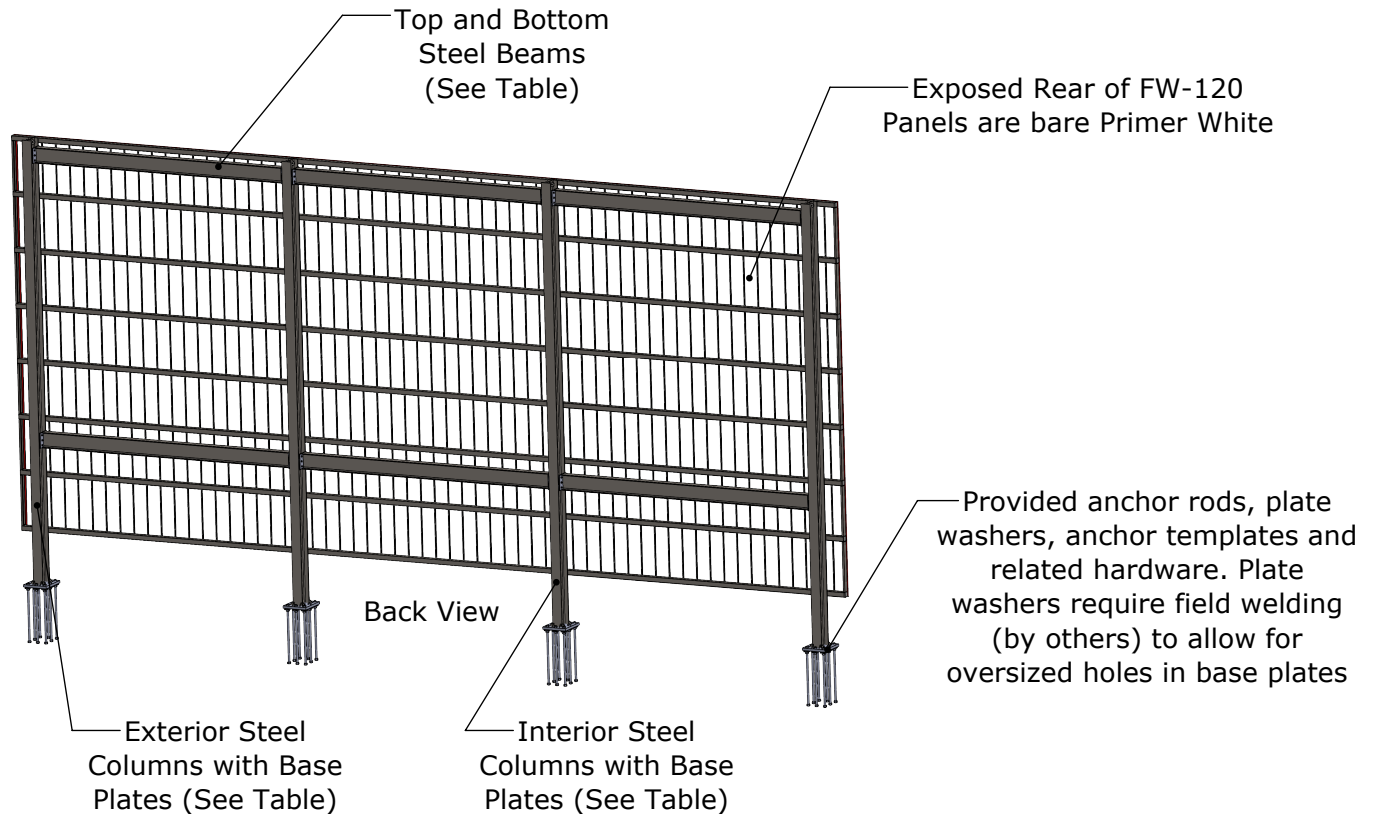

Standard Black Powder Coated Finish on Framing Components, Various Standard Colors Available

Part No.	System Height	System Width	Surface Height	# of Columns	Interior Column Spacing (O.C.)	Exterior Column Spacing (O.C.)	Horizontal Girt Spacing (O.C.)
BESF2040SPL	20'-0"	40'-0"	16'-4"	3	18'-9 1/2"	18'-9 1/2"	5'-4"
BESF3060SPL	30'-0"	60'-0"	26'-4"	4	18'-11"	18'-11"	3'-8 5/8"
BESF3660SPL	36'-0"	60'-0"	32'-4"	4	19'-1"	19'-1"	4'
BESF4080SPL	40'-0"	80'-0"	36'-4"	5	19'-1 5/16"	19'-1 5/16"	4'

**Solid Surface Batter's Eye with Flush Wall
 Panels and Concealed Fasteners, Plate Mount, Single Sided**

Not To Scale Sportsfield Specialties Inc 08012025

Part No.	Exterior Column Size	Interior Column Size	Beam Size	Column Base Plate
BESF2040SPL	W8x24	W8X24	W8X13	1-1/2" x 12" x 18"
BESF3060SPL	W12X45	W12X50	W12X26	1-1/2" x 20" x 24"
BESF3660SPL	W14X61	W14X68	W12X26	1-1/2" x 30" x 36"
BESF4080SPL	W16X77	W16X77	W12X26	2" x 26" x 36"

**Solid Surface Batter's Eye with Flush Wall
Panels and Concealed Fasteners, Plate Mount, Single Sided**

Not To Scale

Sportsfield Specialties Inc 08012025