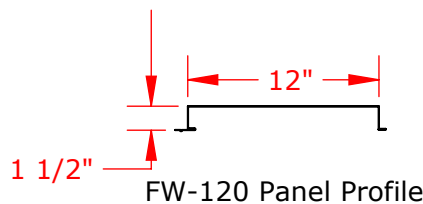

Part No.	Exterior Column Size	Interior Column Size	Beam Size	Column Base Plate
BESF2040SPL	W8x24	W8X24	W8X13	1-1/2" x 12" x 18"
BESF3060SPL	W12X45	W12X50	W12X26	1-1/2" x 20" x 24"
BESF3660SPL	W14X61	W14X68	W12X26	1-1/2" x 30" x 36"
BESF4080SPL	W16X77	W16X77	W12X26	2" x 26" x 36"

PROPRIETARY AND CONFIDENTIAL

THE INFORMATION CONTAINED IN THIS DRAWING IS THE SOLE PROPERTY OF SPORTSFIELD SPECIALTIES INC. ANY REPRODUCTION IN PART OR AS A WHOLE WITHOUT THE WRITTEN PERMISSION OF SPORTSFIELD SPECIALTIES INC. IS PROHIBITED.

**Solid Surface Batter's Eye with Flush Wall
Panels and Concealed Fasteners, Plate Mount, Single Sided**

Not To Scale

Sportsfield Specialties Inc 08012025