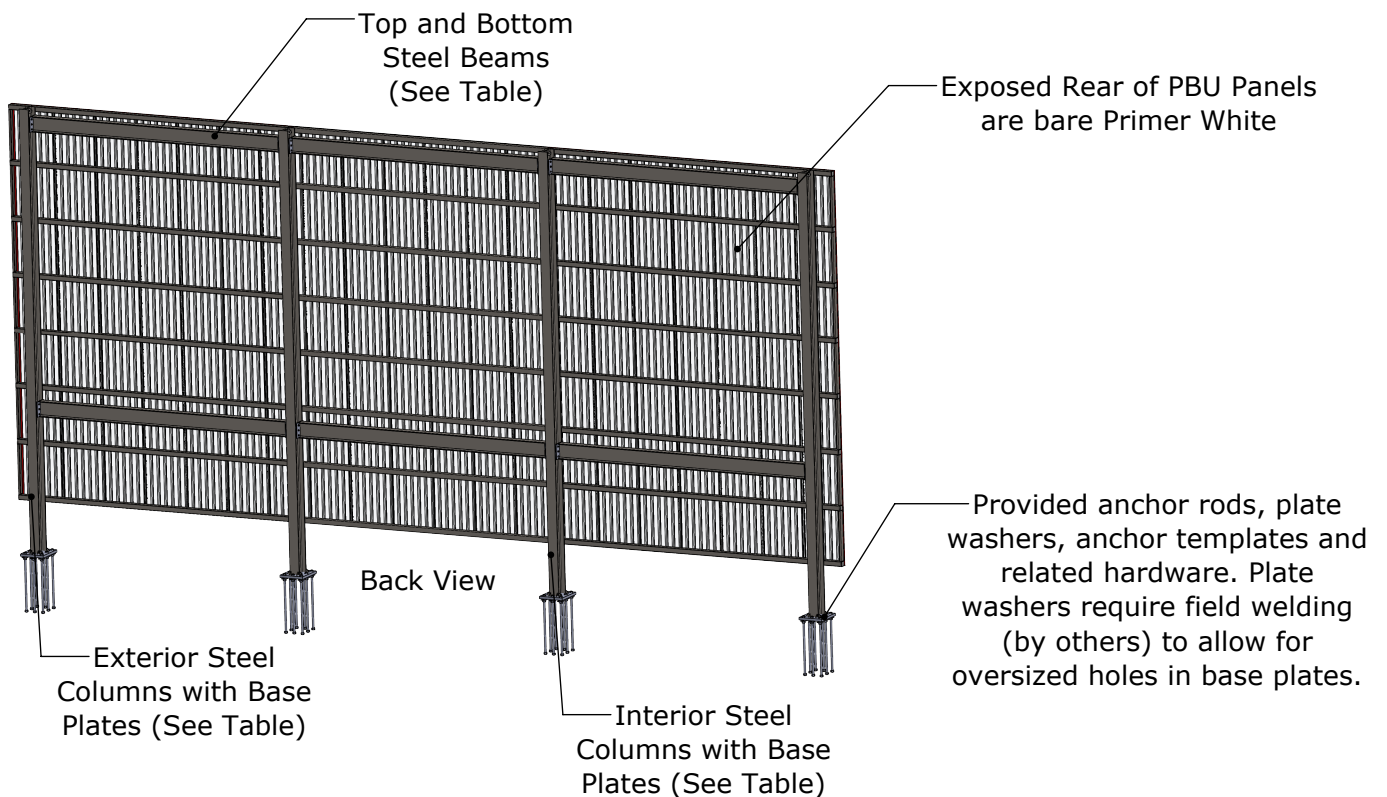

Standard Black Powder Coated Finish on Framing Components, Various Standard Colors Available

Part No.	System Height	System Width	Surface Height	# of Columns	Interior Column Spacing (O.C.)	Exterior Column Spacing (O.C.)	Horizontal Girt Spacing (O.C.)
BESR2040SPL	20'-0"	40'-0"	16'-4"	3	18'-9 1/2"	18'-9 1/2"	5'-4"
BESR3060SPL	30'-0"	60'-0"	26'-4"	4	18'-11"	18'-11"	3'-8 5/8"
BESR3660SPL	36'-0"	60'-0"	32'-4"	4	19'-1"	19'-1"	4'
BESR4080SPL	40'-0"	80'-0"	36'-4"	5	19'-1 5/16"	19'-1 5/16"	4'

**Solid Surface Batter's Eye with Ribbed Profile Wall
Panels and Exposed Fasteners, Plate Mount, Single Sided**

Not To Scale

Sportsfield Specialties Inc 08012025

Part No.	Exterior Column Size	Interior Column Size	Beam Size	Column Base Plate
BESR2040SPL	W8x24	W8X24	W8X13	1-1/2" x 12" x 18"
BESR3060SPL	W12X45	W12X50	W12X26	1-1/2" x 20" x 24"
BESR3660SPL	W14X61	W14X68	W12X26	1-1/2" x 30" x 36"
BESR4080SPL	W16X77	W16X77	W12X26	2" x 26" x 36"

Solid Surface Batter's Eye with Ribbed Profile Wall Panels and Exposed Fasteners, Plate Mount, Single Sided

Not To Scale

Sportsfield Specialties Inc 08012025