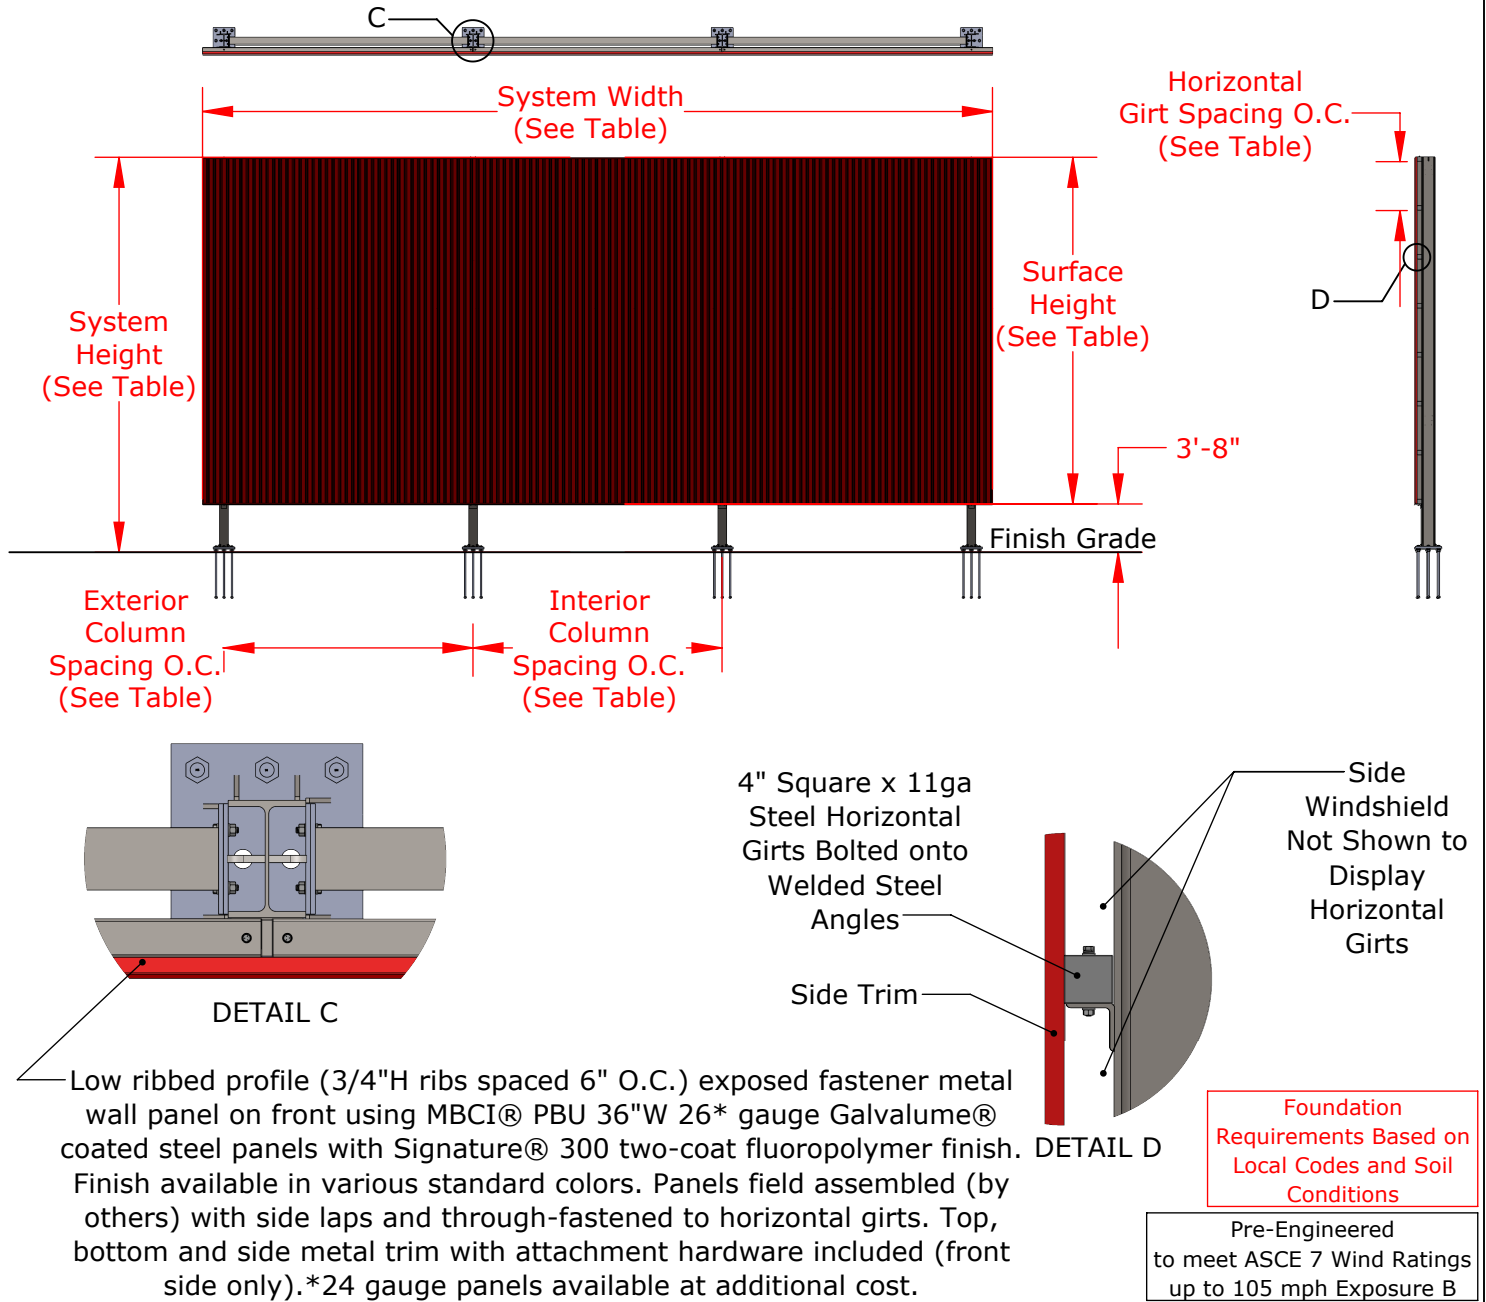

Standard Black Powder Coated Finish on Framing Components, Various Standard Colors Available

Part No.	System Height	System Width	Surface Height	# of Columns	Interior Column Spacing (O.C.)	Exterior Column Spacing (O.C.)	Horizontal Girt Spacing (O.C.)
BESR2040SPL	20'-0"	40'-0"	16'-4"	3	18'-9 1/2"	18'-9 1/2"	5'-4"
BESR3060SPL	30'-0"	60'-0"	26'-4"	4	18'-11"	18'-11"	3'-8 5/8"
BESR3660SPL	36'-0"	60'-0"	32'-4"	4	19'-1"	19'-1"	4'
BESR4080SPL	40'-0"	80'-0"	36'-4"	5	19'-1 5/16"	19'-1 5/16"	4'

**Solid Surface Batter's Eye with Ribbed Profile Wall
Panels and Exposed Fasteners, Plate Mount, Single Sided**

Not To Scale

Sportsfield Specialties Inc 08012025

Part No.	Exterior Column Size	Interior Column Size	Beam Size	Column Base Plate
BESR2040SPL	W8x24	W8X24	W8X13	1-1/2" x 12" x 18"
BESR3060SPL	W12X45	W12X50	W12X26	1-1/2" x 20" x 24"
BESR3660SPL	W14X61	W14X68	W12X26	1-1/2" x 30" x 36"
BESR4080SPL	W16X77	W16X77	W12X26	2" x 26" x 36"

Solid Surface Batter's Eye with Ribbed Profile Wall Panels and Exposed Fasteners, Plate Mount, Single Sided

Not To Scale

Sportsfield Specialties Inc 08012025