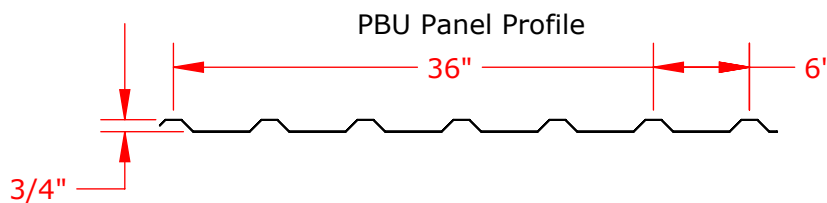

Standard Black Powder Coated Finish on Framing Components, Various Standard Colors Available

Part No.	System Height	System Width	Surface Height	# of Columns	Interior Column Spacing (O.C.)	Exterior Column Spacing (O.C.)	Horizontal Girt Spacing (O.C.)
BESR2040SPL	20'-0"	40'-0"	16'-4"	3	18'-9 1/2"	18'-9 1/2"	5'-4"
BESR3060SPL	30'-0"	60'-0"	26'-4"	4	18'-11"	18'-11"	3'-8 5/8"
BESR3660SPL	36'-0"	60'-0"	32'-4"	4	19'-1"	19'-1"	4'
BESR4080SPL	40'-0"	80'-0"	36'-4"	5	19'-1 5/16"	19'-1 5/16"	4'

**Solid Surface Batter's Eye with Ribbed Profile Wall
Panels and Exposed Fasteners, Plate Mount, Single Sided**

Not To Scale

Sportsfield Specialties Inc 08012025

Part No.	Exterior Column Size	Interior Column Size	Beam Size	Column Base Plate
BESR2040SPL	W8x24	W8X24	W8X13	1-1/2" x 12" x 18"
BESR3060SPL	W12X45	W12X50	W12X26	1-1/2" x 20" x 24"
BESR3660SPL	W14X61	W14X68	W12X26	1-1/2" x 30" x 36"
BESR4080SPL	W16X77	W16X77	W12X26	2" x 26" x 36"