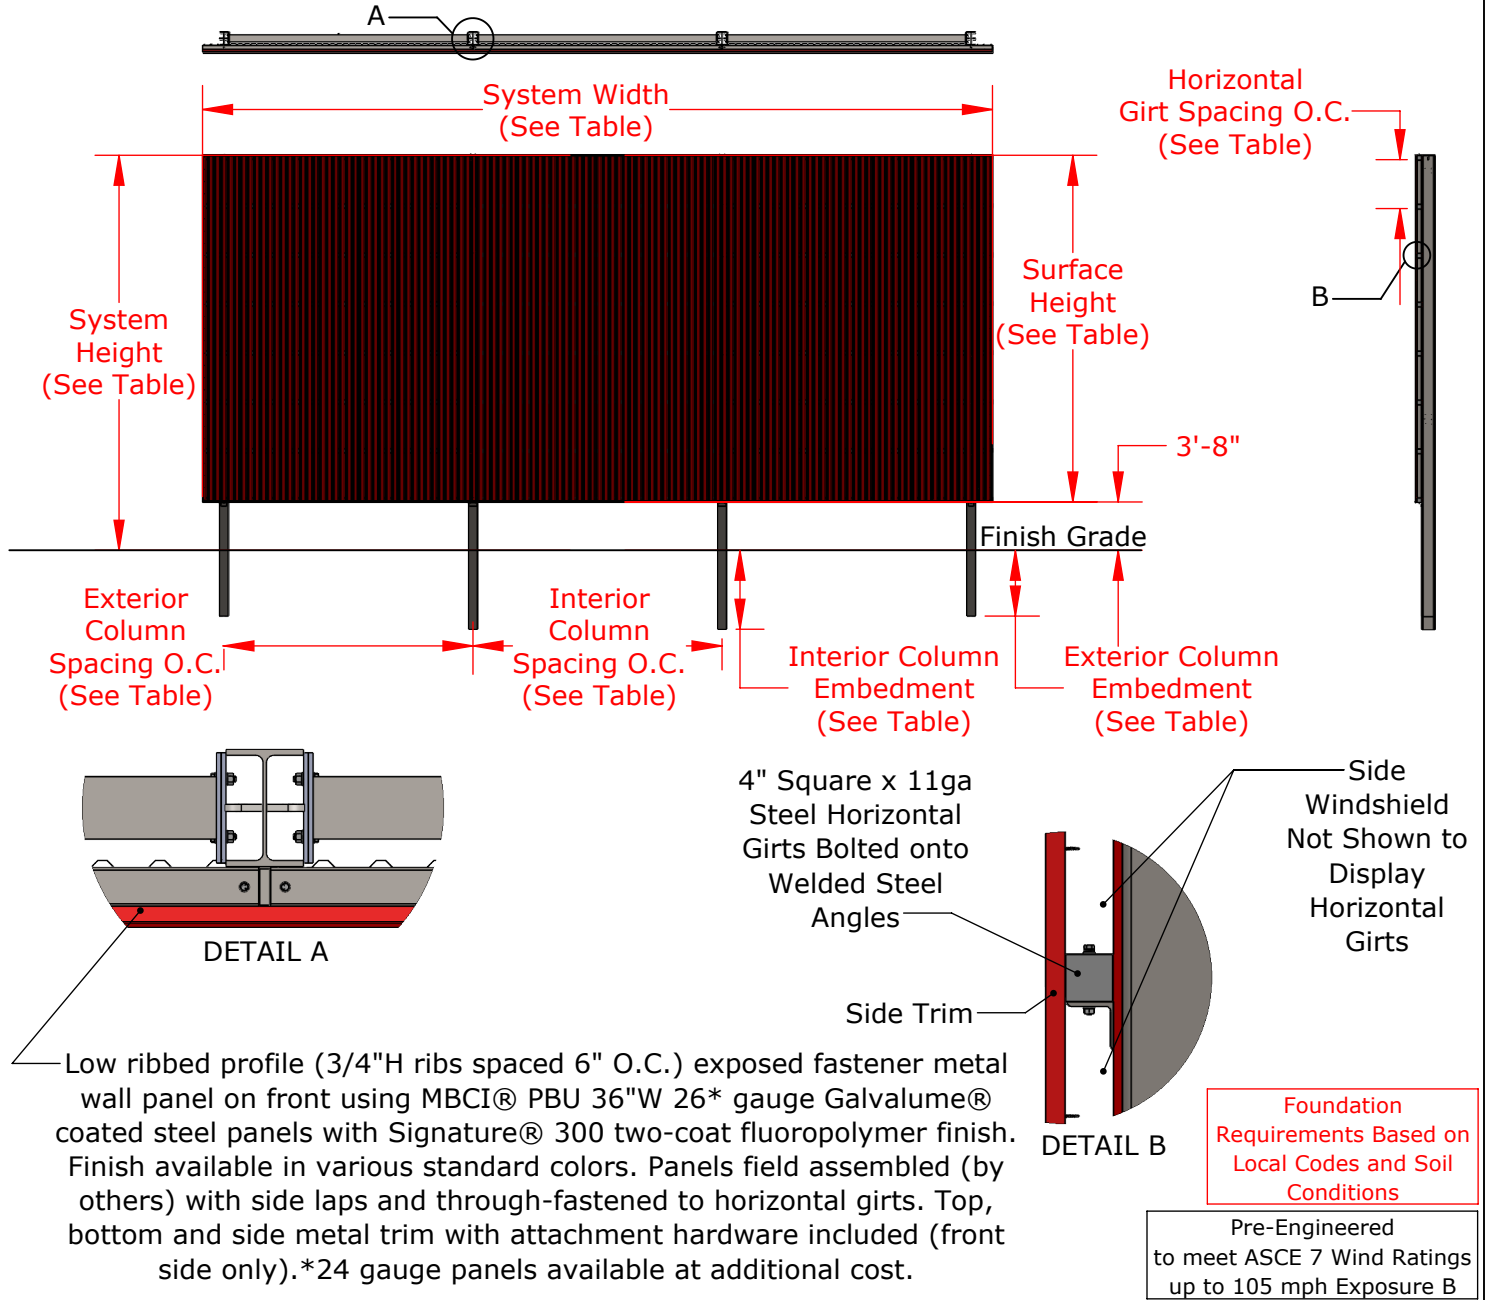

Standard Black Powder Coated Finish on Framing Components, Various Standard Colors Available

Part No.	System Height	System Width	Surface Height	# of Columns	Interior Column Spacing (O.C.)	Exterior Column Spacing (O.C.)	Interior Column Embedment	Exterior Column Embedment	Horizontal Girt Spacing (O.C.)
BESR2040	20'-0"	40'-0"	16'-4"	3	18'-9 1/2"	18'-9 1/2"	4'-0"	4'-0"	5'-4"
BESR3060	30'-0"	60'-0"	26'-4"	4	18'-11"	18'-11"	6'-0"	5'-0"	3'-8 5/8"
BESR3660	36'-0"	60'-0"	32'-4"	4	19'-1"	19'-1"	8'-0"	6'-0"	4'
BESR4080	40'-0"	80'-0"	36'-4"	5	19'-1 5/16"	19'-1 1/4"	8'-0"	8'-0"	4'

**Solid Surface Batter's Eye with Ribbed Profile Wall Panels and Exposed Fasteners, Direct Embedment, Double Sided**

Not To Scale

Sportsfield Specialties Inc 05142024

Part No.	Exterior Column Size	Interior Column Size	Beam Size
BESR2040	W8x24	W8X24	W8X13
BESR3060	W12X45	W12X50	W12X26
BESR3660	W14X61	W14X68	W12X26
BESR4080	W16X67	W16X77	W12X26

**Solid Surface Batter's Eye with Ribbed Profile Wall Panels and Exposed Fasteners, Direct Embedment, Double Sided**

Not To Scale

Sportsfield Specialties Inc 05142024