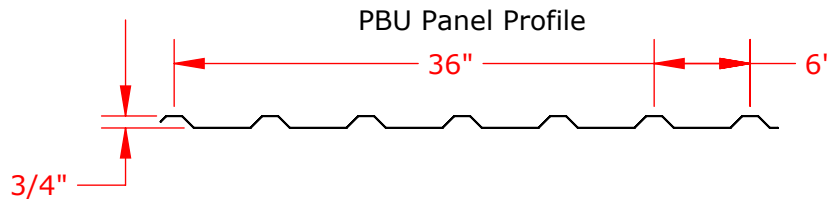

Standard Black Powder Coated Finish on Framing Components, Various Standard Colors Available

Part No.	System Height	System Width	Surface Height	# of Columns	Interior Column Spacing (O.C.)	Exterior Column Spacing (O.C.)	Interior Column Embedment	Exterior Column Embedment	Horizontal Girt Spacing (O.C.)
BESR2040	20'-0"	40'-0"	16'-4"	3	18'-9 1/2"	18'-9 1/2"	4'-0"	4'-0"	5'-4"
BESR3060	30'-0"	60'-0"	26'-4"	4	18'-11"	18'-11"	6'-0"	5'-0"	3'-8 5/8"
BESR3660	36'-0"	60'-0"	32'-4"	4	19'-1"	19'-1"	8'-0"	6'-0"	4'
BESR4080	40'-0"	80'-0"	36'-4"	5	19'-1 5/16"	19'-1 1/4"	8'-0"	8'-0"	4'

**Solid Surface Batter's Eye with Ribbed Profile Wall Panels and Exposed Fasteners, Direct Embedment, Double Sided**

Not To Scale

Sportsfield Specialties Inc 05142024

Part No.	Exterior Column Size	Interior Column Size	Beam Size
BESR2040	W8x24	W8X24	W8X13
BESR3060	W12X45	W12X50	W12X26
BESR3660	W14X61	W14X68	W12X26
BESR4080	W16X67	W16X77	W12X26