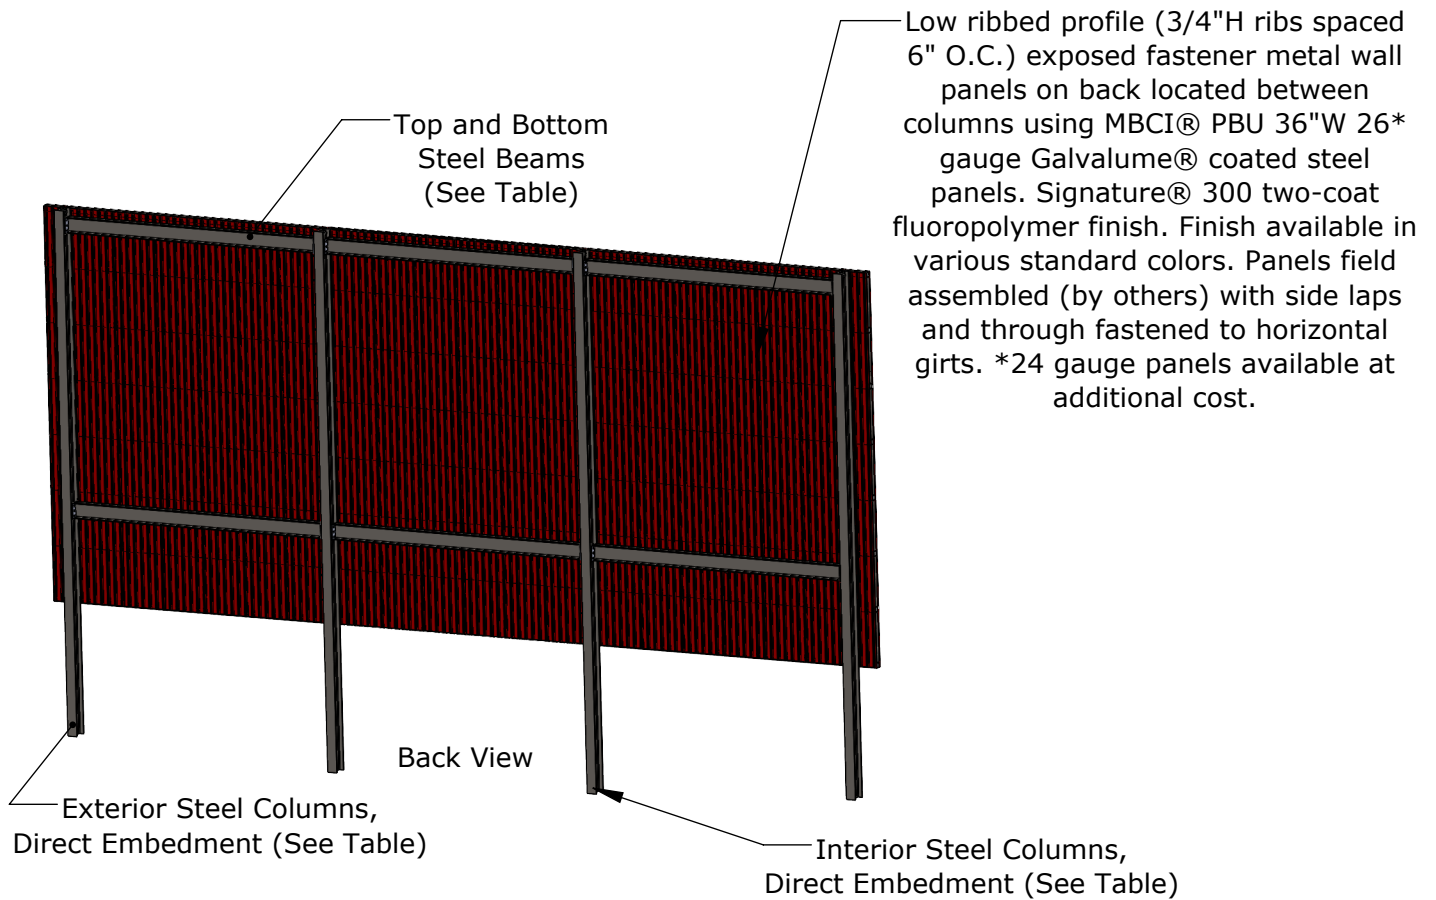

Standard Black Powder Coated Finish on Framing Components, Various Standard Colors Available

Part No.	System Height	System Width	Surface Height	# of Columns	Interior Column Spacing (O.C.)	Exterior Column Spacing (O.C.)	Interior Column Embedment	Exterior Column Embedment	Horizontal Girt Spacing (O.C.)
BESR2040	20'-0"	40'-0"	16'-4"	3	18'-9 1/2"	18'-9 1/2"	4'-0"	4'-0"	5'-4"
BESR3060	30'-0"	60'-0"	26'-4"	4	18'-11"	18'-11"	6'-0"	5'-0"	3'-8 5/8"
BESR3660	36'-0"	60'-0"	32'-4"	4	19'-1"	19'-1"	8'-0"	6'-0"	4'
BESR4080	40'-0"	80'-0"	36'-4"	5	19'-1 5/16"	19'-1 1/4"	8'-0"	8'-0"	4'

**Solid Surface Batter's Eye with Ribbed Profile Wall Panels and Exposed Fasteners, Direct Embedment, Double Sided**

Not To Scale

Sportsfield Specialties Inc 05142024

Part No.	Exterior Column Size	Interior Column Size	Beam Size
BESR2040	W8x24	W8X24	W8X13
BESR3060	W12X45	W12X50	W12X26
BESR3660	W14X61	W14X68	W12X26
BESR4080	W16X67	W16X77	W12X26

**Solid Surface Batter's Eye with Ribbed Profile Wall Panels and Exposed Fasteners, Direct Embedment, Double Sided**

Not To Scale

Sportsfield Specialties Inc 05142024