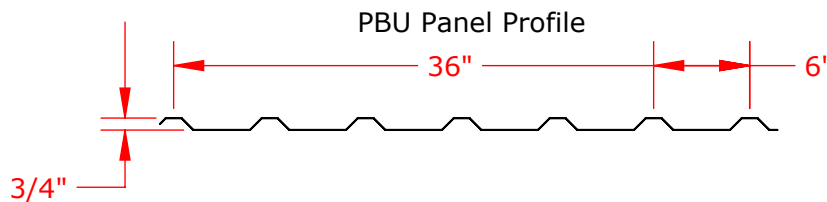

Part No.	System Height	System Width	Surface Height	# of Columns	Interior Column Spacing (O.C.)	Exterior Column Spacing (O.C.)	Interior Column Embedment	Exterior Column Embedment	Horizontal Girt Spacing (O.C.)
BESF2040	20'-0"	40'-0"	16'-4"	3	18'-9 1/2"	18'-9 1/2"	4'-0"	4'-0"	5'-4"
BESF3060	30'-0"	60'-0"	26'-4"	4	18'-11"	18'-11"	6'-0"	5'-0"	3'-8 5/8"
BESF3660	36'-0"	60'-0"	32'-4"	4	19'-1"	19'-1"	8'-0"	6'-0"	4'
BESF4080	40'-0"	80'-0"	36'-4"	5	19'-1 5/16"	19'-1 1/4"	8'-0"	8'-0"	4'

Solid Surface Batter's Eye with Flush Wall Panels and Concealed Fasteners, Direct Embedment, Double Sided

Not To Scale

Sportsfield Specialties Inc 05142024

Part No.	Exterior Column Size	Interior Column Size	Beam Size
BESF2040	W8x24	W8X24	W8X13
BESF3060	W12X45	W12X50	W12X26
BESF3660	W14X61	W14X68	W12X26
BESF4080	W16X67	W16X77	W12X26