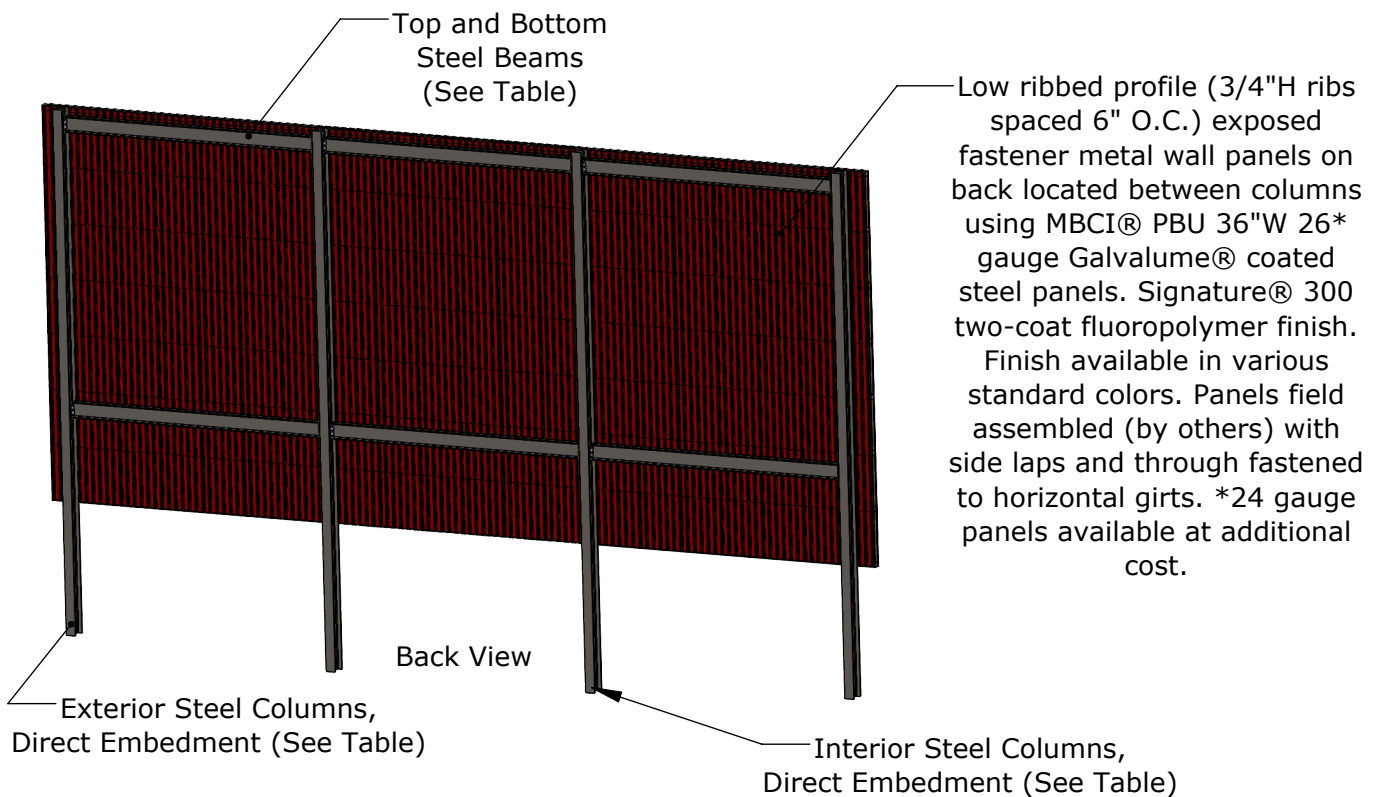

Standard Black Powder Coated Finish on Framing Components, Various Standard Colors Available

Flush-profile concealed fastener metal wall panel on front using MBCI® FW-120 12"W 24 gauge smooth surface Galvalume® coated steel panels with Signature 300® two-coat fluoropolymer finish. Finish available in various standard colors. Panels field assembled (by others) with nested lapped edges and attached to horizontal girts using concealed fasteners. Top, bottom and metal trim with attachment hardware included (front side only).

Solid Surface Batter's Eye with Flush Wall Panels and Concealed Fasteners, Direct Embedment, Double Sided

Not To Scale

Sportsfield Specialties Inc 05142024

Part No.	Exterior Column Size	Interior Column Size	Beam Size
BESF2040	W8x24	W8X24	W8X13
BESF3060	W12X45	W12X50	W12X26
BESF3660	W14X61	W14X68	W12X26
BESF4080	W16X67	W16X77	W12X26

Solid Surface Batter's Eye with Flush Wall Panels and Concealed Fasteners, Direct Embedment, Double Sided

Not To Scale

Sportsfield Specialties Inc 05142024