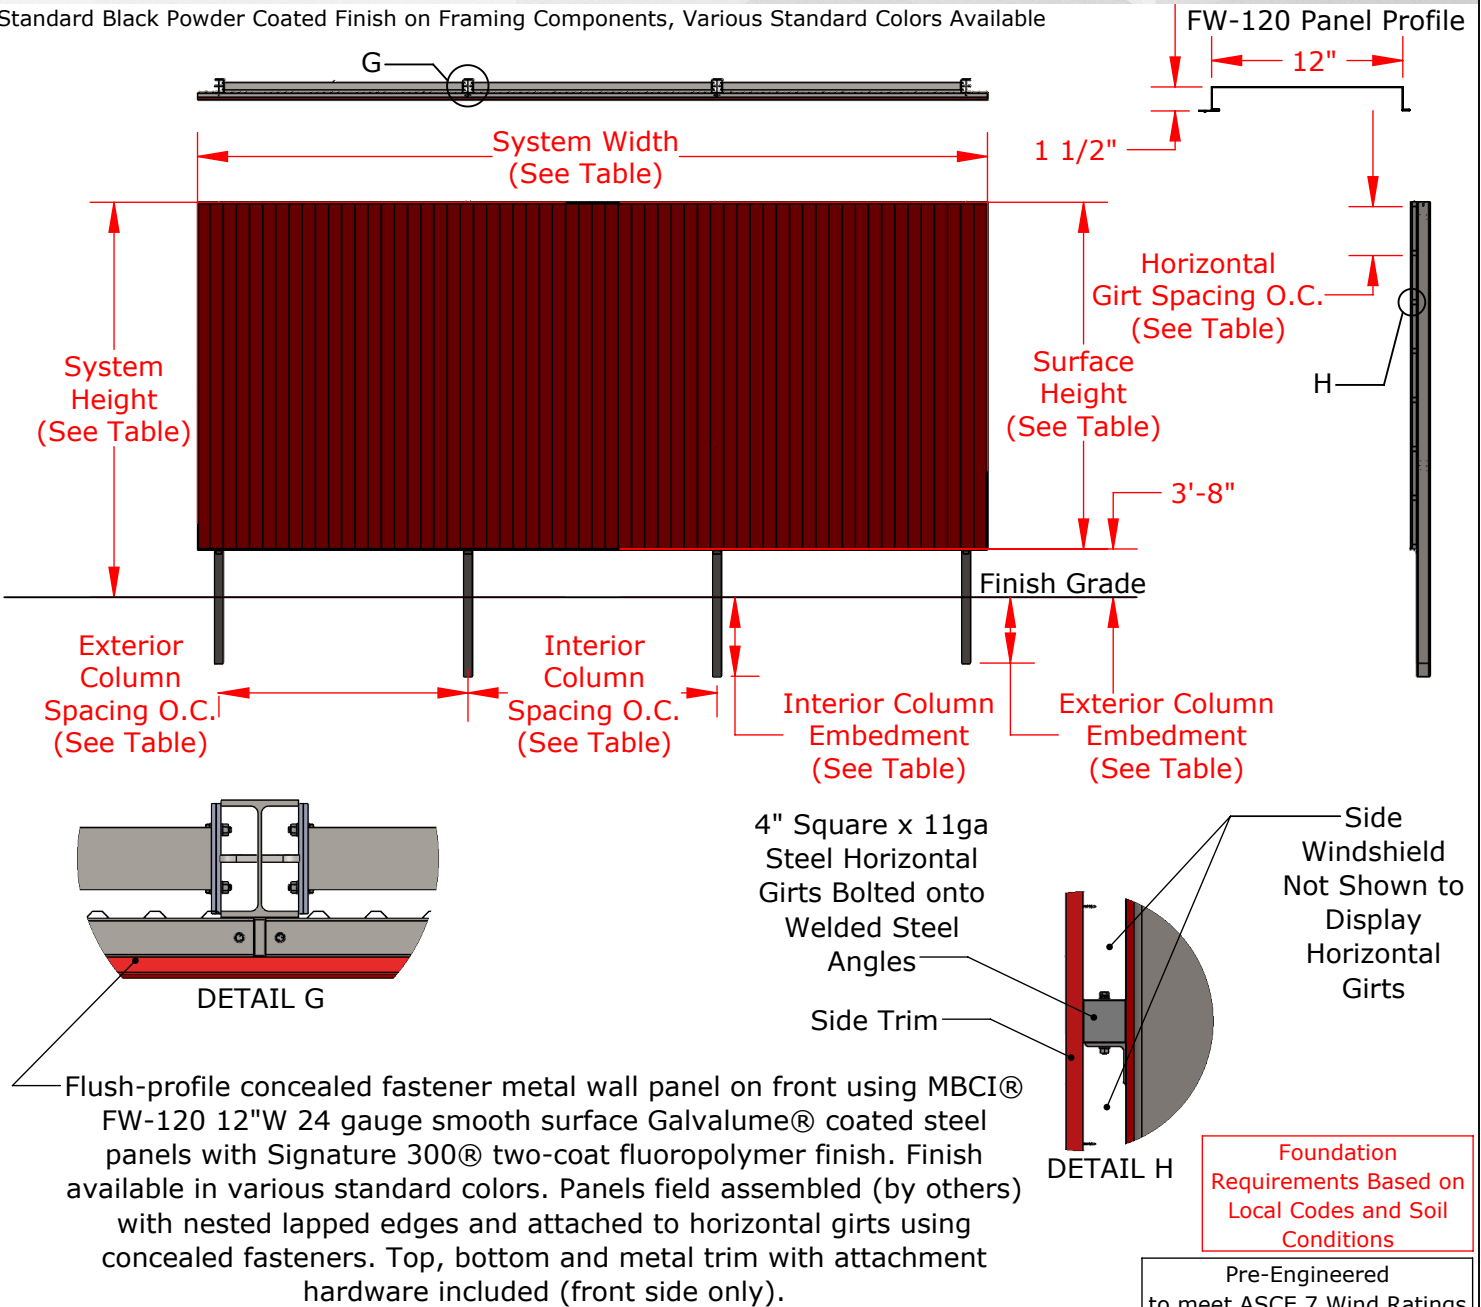

Standard Black Powder Coated Finish on Framing Components, Various Standard Colors Available

Flush-profile concealed fastener metal wall panel on front using MBCI® FW-120 12"W 24 gauge smooth surface Galvalume® coated steel panels with Signature 300® two-coat fluoropolymer finish. Finish available in various standard colors. Panels field assembled (by others) with nested lapped edges and attached to horizontal girts using concealed fasteners. Top, bottom and metal trim with attachment hardware included (front side only).

Part No.	System Height	System Width	Surface Height	# of Columns	Interior Column Spacing (O.C.)	Exterior Column Spacing (O.C.)	Interior Column Embedment	Exterior Column Embedment	Horizontal Girt Spacing (O.C.)
BESF2040	20'-0"	40'-0"	16'-4"	3	18'-9 1/2"	18'-9 1/2"	4'-0"	4'-0"	5'-4"
BESF3060	30'-0"	60'-0"	26'-4"	4	18'-11"	18'-11"	6'-0"	5'-0"	3'-8 5/8"
BESF3660	36'-0"	60'-0"	32'-4"	4	19'-1"	19'-1"	8'-0"	6'-0"	4'
BESF4080	40'-0"	80'-0"	36'-4"	5	19'-1 5/16"	19'-1 1/4"	8'-0"	8'-0"	4'

Solid Surface Batter's Eye with Flush Wall Panels and Concealed Fasteners, Direct Embedment, Double Sided

Not To Scale

Sportsfield Specialties Inc 05142024

Part No.	Exterior Column Size	Interior Column Size	Beam Size
BESF2040	W8x24	W8X24	W8X13
BESF3060	W12X45	W12X50	W12X26
BESF3660	W14X61	W14X68	W12X26
BESF4080	W16X67	W16X77	W12X26

Solid Surface Batter's Eye with Flush Wall Panels and Concealed Fasteners, Direct Embedment, Double Sided

Not To Scale

Sportsfield Specialties Inc 05142024