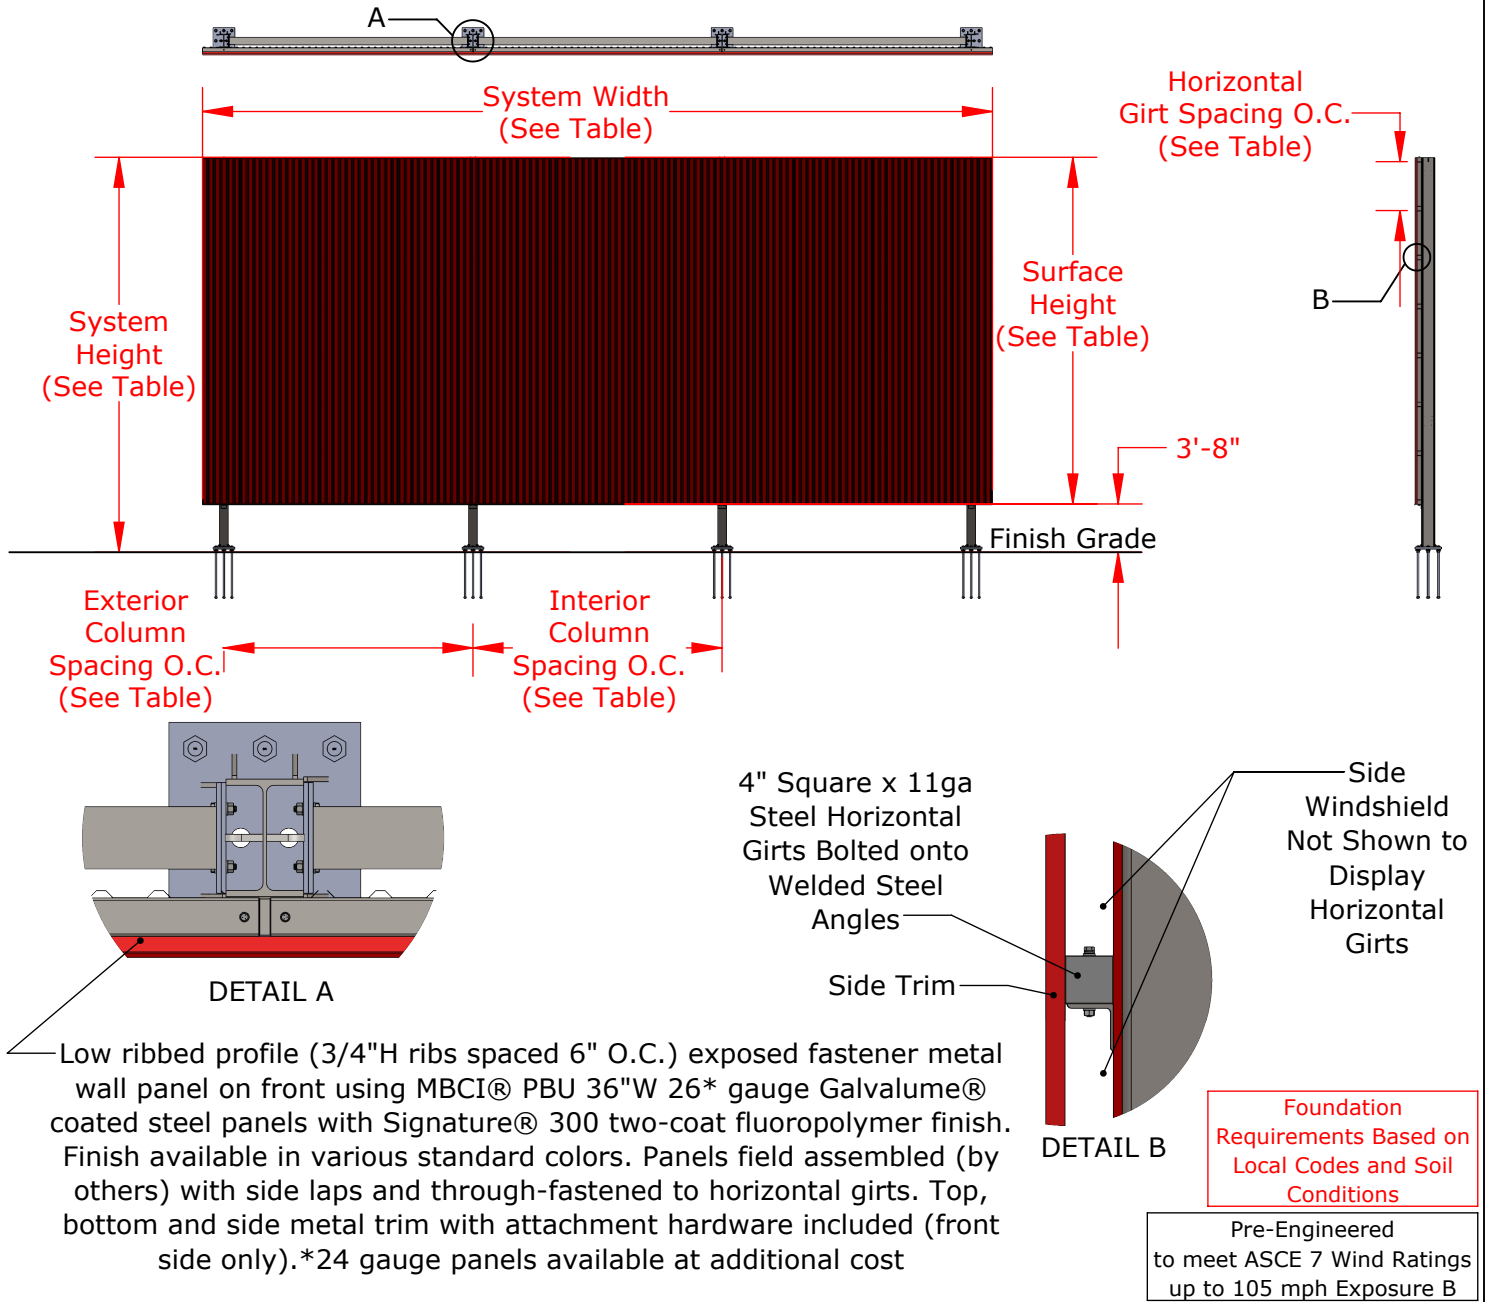

Standard Black Powder Coated Finish on Framing Components, Various Standard Colors Available

Part No.	System Height	System Width	Surface Height	# of Columns	Interior Column Spacing (O.C.)	Exterior Column Spacing (O.C.)	Horizontal Girt Spacing (O.C.)
BESR2040PL	20'-0"	40'-0"	16'-4"	3	18'-9 1/2"	18'-9 1/2"	5'-4"
BESR3060PL	30'-0"	60'-0"	26'-4"	4	18'-11"	18'-11"	3'-8 5/8"
BESR3660PL	36'-0"	60'-0"	32'-4"	4	19'-1"	19'-1"	4'
BESR4080PL	40'-0"	80'-0"	36'-4"	5	19'-1 5/16"	19'-1 5/16"	4'

Solid Surface Batter's Eye with Ribbed Profile Wall Panels and Exposed Fasteners, Plate Mount, Double Sided

Not To Scale Sportsfield Specialties Inc 08012025

Part No.	Exterior Column Size	Interior Column Size	Beam Size	Column Base Plate
BESR2040PL	W8x24	W8x24	W8x13	1-1/2" x 12" x 18"
BESR3060PL	W12x45	W12x50	W12x26	1-1/2" x 20" x 24"
BESR3660PL	W14x61	W14x68	W12x26	1-1/2" x 30" x 36"
BESR4080PL	W16x77	W16x77	W12x26	2" x 26" x 36"

Solid Surface Batter's Eye with Ribbed Profile Wall Panels and Exposed Fasteners, Plate Mount, Double Sided

Not To Scale

Sportsfield Specialties Inc 08012025