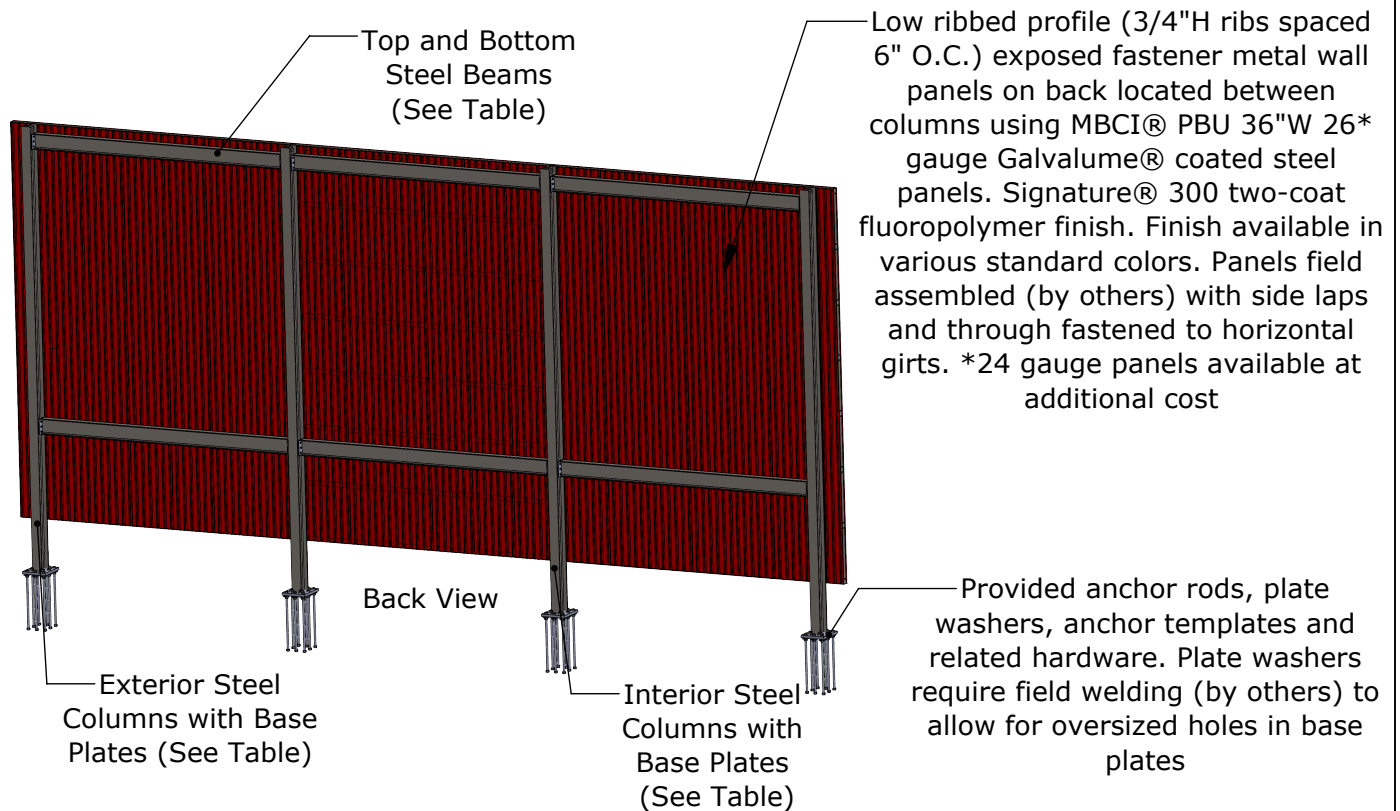

Standard Black Powder Coated Finish on Framing Components, Various Standard Colors Available

Part No.	System Height	System Width	Surface Height	# of Columns	Interior Column Spacing (O.C.)	Exterior Column Spacing (O.C.)	Horizontal Girt Spacing (O.C.)
BESR2040PL	20'-0"	40'-0"	16'-4"	3	18'-9 1/2"	18'-9 1/2"	5'-4"
BESR3060PL	30'-0"	60'-0"	26'-4"	4	18'-11"	18'-11"	3'-8 5/8"
BESR3660PL	36'-0"	60'-0"	32'-4"	4	19'-1"	19'-1"	4'
BESR4080PL	40'-0"	80'-0"	36'-4"	5	19'-1 5/16"	19'-1 5/16"	4'

Solid Surface Batter's Eye with Ribbed Profile Wall Panels and Exposed Fasteners, Plate Mount, Double Sided

Not To Scale Sportsfield Specialties Inc 08012025

Part No.	Exterior Column Size	Interior Column Size	Beam Size	Column Base Plate
BESR2040PL	W8x24	W8x24	W8x13	1-1/2" x 12" x 18"
BESR3060PL	W12x45	W12x50	W12x26	1-1/2" x 20" x 24"
BESR3660PL	W14x61	W14x68	W12x26	1-1/2" x 30" x 36"
BESR4080PL	W16x77	W16x77	W12x26	2" x 26" x 36"

Solid Surface Batter's Eye with Ribbed Profile Wall Panels and Exposed Fasteners, Plate Mount, Double Sided

Not To Scale

Sportsfield Specialties Inc 08012025