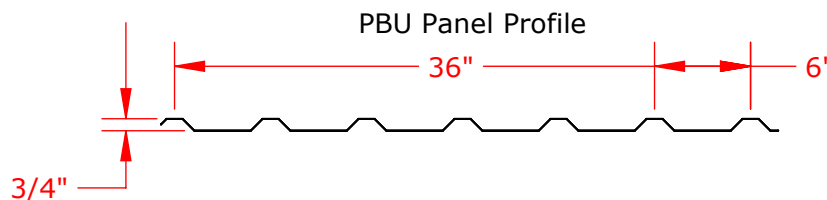

Standard Black Powder Coated Finish on Framing Components, Various Standard Colors Available

Part No.	System Height	System Width	Surface Height	# of Columns	Interior Column Spacing (O.C.)	Exterior Column Spacing (O.C.)	Horizontal Girt Spacing (O.C.)
BESR2040PL	20'-0"	40'-0"	16'-4"	3	18'-9 1/2"	18'-9 1/2"	5'-4"
BESR3060PL	30'-0"	60'-0"	26'-4"	4	18'-11"	18'-11"	3'-8 5/8"
BESR3660PL	36'-0"	60'-0"	32'-4"	4	19'-1"	19'-1"	4'
BESR4080PL	40'-0"	80'-0"	36'-4"	5	19'-1 5/16"	19'-1 5/16"	4'

Solid Surface Batter's Eye with Ribbed Profile Wall Panels and Exposed Fasteners, Plate Mount, Double Sided

Not To Scale Sportsfield Specialties Inc 08012025

Part No.	Exterior Column Size	Interior Column Size	Beam Size	Column Base Plate
BESR2040PL	W8x24	W8x24	W8x13	1-1/2" x 12" x 18"
BESR3060PL	W12x45	W12x50	W12x26	1-1/2" x 20" x 24"
BESR3660PL	W14x61	W14x68	W12x26	1-1/2" x 30" x 36"
BESR4080PL	W16x77	W16x77	W12x26	2" x 26" x 36"