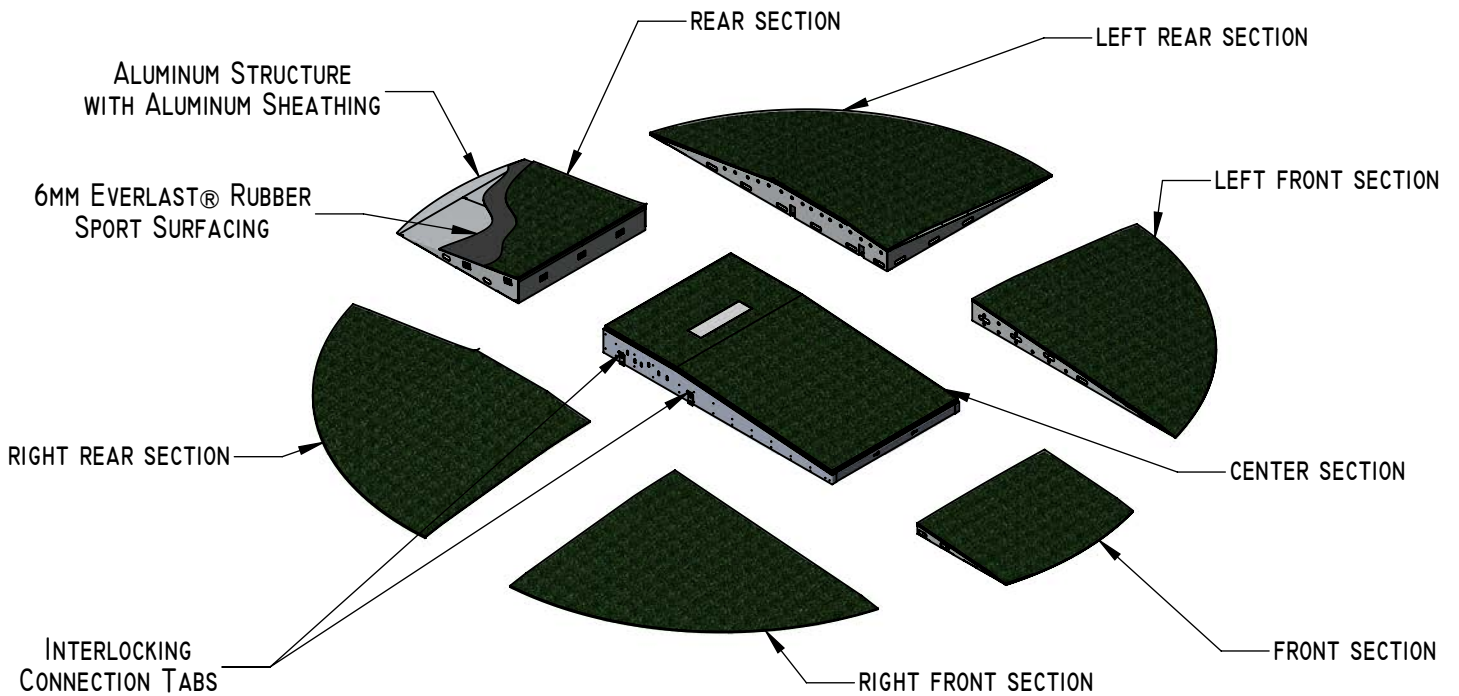

MEETS AND/OR EXCEEDS ALL  
 MLB, NCAA AND NFHS  
 SPECIFICATIONS

GREEN SYNTHETIC  
 TURF WITH THATCH LAYER  
 (INFILL SUPPLIED BY OTHERS)

18'-0" OUTSIDE  
 DIAMETER

SLOPE: 1" VERTICAL PER  
 1' HORIZONTAL

REPLACEABLE SHBBPB FOUR SIDED  
 PROFESSIONAL PITCHING RUBBER  
 6"W x 24"L

GREEN SYNTHETIC  
 TURF WITH THATCH LAYER

PROPRIETARY AND CONFIDENTIAL  
 THE INFORMATION CONTAINED IN THIS  
 DRAWING IS THE SOLE PROPERTY OF  
 SPORTSFIELD SPECIALTIES INC. ANY  
 REPRODUCTION IN PART OR AS A WHOLE  
 WITHOUT THE WRITTEN PERMISSION OF  
 SPORTSFIELD SPECIALTIES INC. IS  
 PROHIBITED.

**PPGIT (LGPRTPTCH-GR-SYN) GREEN INFILL TURF  
 PORTA-PITCH PORTABLE BASEBALL PITCHER'S MOUND**

NOT TO SCALE

SPORTSFIELD SPECIALTIES INC 08042016