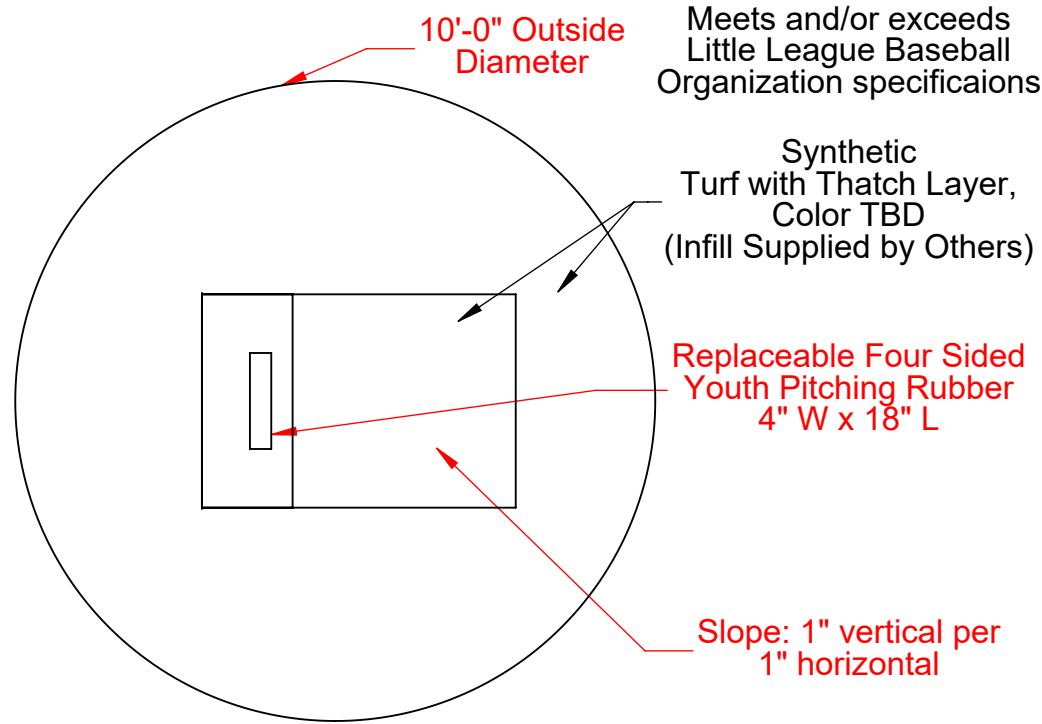

Part #
PPLLBIT
PPLLGIT
PPLLRCIT

PROPRIETARY AND CONFIDENTIAL

THE INFORMATION CONTAINED IN THIS DRAWING IS THE SOLE PROPERTY OF SPORTSFIELD SPECIALTIES INC. ANY REPRODUCTION IN PART OR AS A WHOLE WITHOUT THE WRITTEN PERMISSION OF SPORTSFIELD SPECIALTIES INC. IS PROHIBITED.

Synthetic Turf Porta-Pitch Portable Little League Pitcher's Mound

Not To Scale

Sportsfield Specialties Inc 106743.0-230217