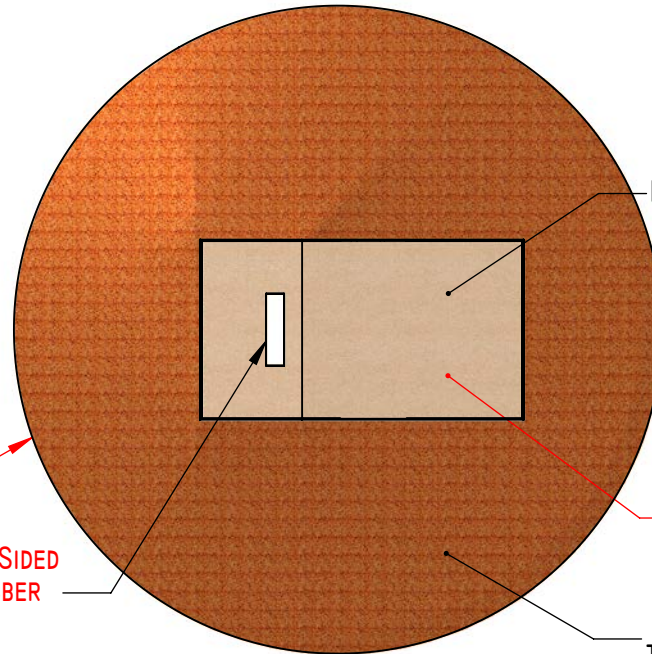

MEETS AND/OR EXCEEDS ALL
 MLB, NCAA AND NFHS
 SPECIFICATIONS

HILLTOPPER® MOUND
 MEDIUM FIRM, POLYMER ENHANCED,
 RED/BROWN CLAY

18'-0" OUTSIDE
 DIAMETER

REPLACEABLE SHBBPB FOUR SIDED
 PROFESSIONAL PITCHING RUBBER
 6"W x 24"L

SLOPE: 1" VERTICAL PER
 1' HORIZONTAL

RED CLAY SYNTHETIC
 TURF WITH THATCH LAYER

PROPRIETARY AND CONFIDENTIAL
 THE INFORMATION CONTAINED IN THIS
 DRAWING IS THE SOLE PROPERTY OF
 SPORTSFIELD SPECIALTIES INC. ANY
 REPRODUCTION IN PART OR AS A WHOLE
 WITHOUT THE WRITTEN PERMISSION OF
 SPORTSFIELD SPECIALTIES INC. IS
 PROHIBITED.