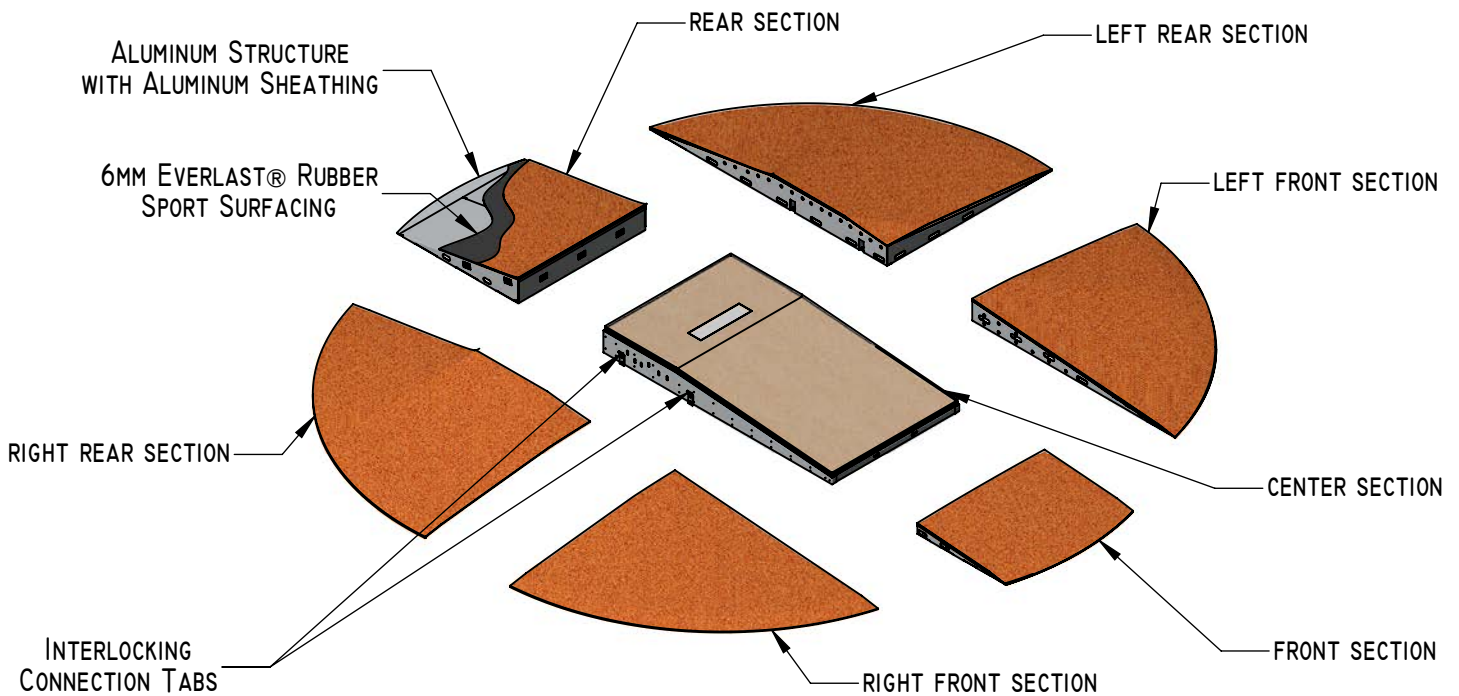

MEETS AND/OR EXCEEDS ALL
 MLB, NCAA AND NFHS
 SPECIFICATIONS

HILLTOPPER® MOUND
 MEDIUM FIRM, POLYMER ENHANCED,
 RED/BROWN CLAY

18'-0" OUTSIDE
 DIAMETER

REPLACEABLE SHBBPB FOUR SIDED
 PROFESSIONAL PITCHING RUBBER
 6"W x 24"L

SLOPE: 1" VERTICAL PER
 1' HORIZONTAL

RED CLAY SYNTHETIC
 TURF WITH THATCH LAYER

PROPRIETARY AND CONFIDENTIAL
 THE INFORMATION CONTAINED IN THIS
 DRAWING IS THE SOLE PROPERTY OF
 SPORTSFIELD SPECIALTIES INC. ANY
 REPRODUCTION IN PART OR AS A WHOLE
 WITHOUT THE WRITTEN PERMISSION OF
 SPORTSFIELD SPECIALTIES INC. IS
 PROHIBITED.

**PPRC (LGPRTPTCH-RC) RED CLAY
 PORTA-PITCH PORTABLE BASEBALL PITCHER'S MOUND**

NOT TO SCALE

SPORTSFIELD SPECIALTIES INC 08042016