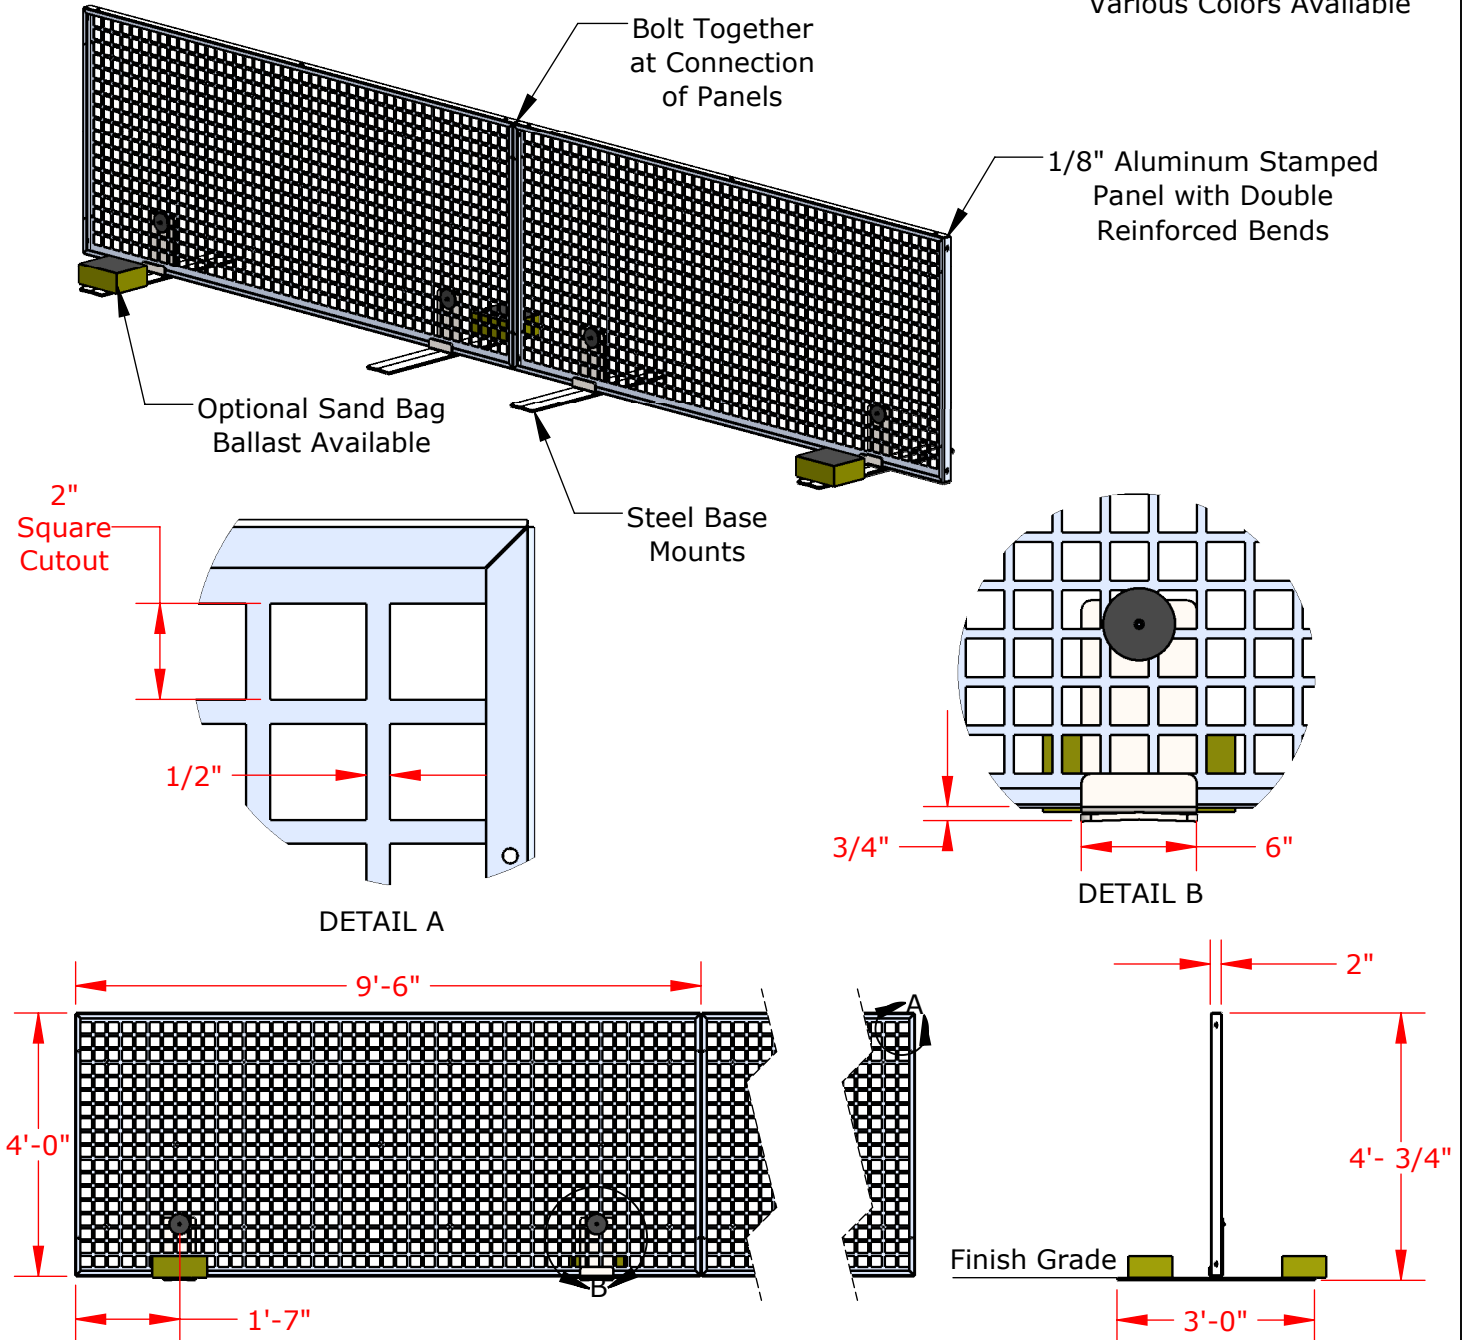

Optional Padding SFPT4P Available

Standard Powder Coat Finish,
Various Colors Available

Wind speeds noted below indicate anticipated overturning, place corresponding ballast on alternating sides of each base mount as required

SFPT4 4'H Seasonal Fence System

Not To Scale

Sportsfield Specialties Inc 03252021