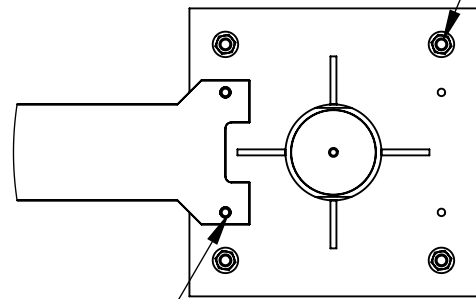

Note: All measurements are center-to-center of pole

1/2" X 5 1/2"
Galvanized Wedge Anchor
w/ Hex Nut and Flat Washer

Location A

Orient uprights with extension arm mounting holes facing the netting. Only the inside set of mounting holes will be used.