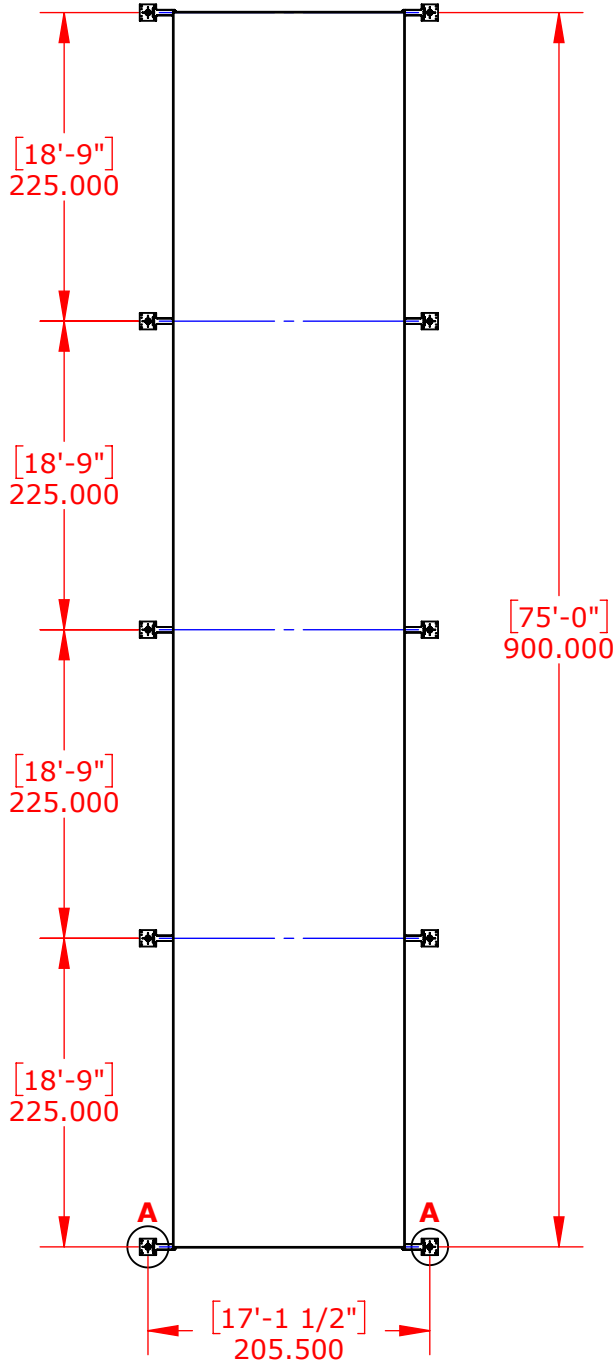

Note: All measurements are center-to-center of pole

1/2" X 5 1/2"
Galvanized Wedge Anchor
w/ Hex Nut and Flat Washer

Location A

Orient uprights with extension arm mounting holes facing the netting. Only the inside set of mounting holes will be used.

**Plate Mount Overhead Batting Tunnel
Single Baseball Pole Layout**

Not To Scale

Sportsfield Specialties Inc 07102020