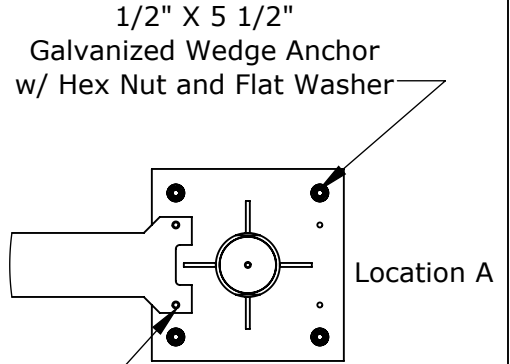

Note: All measurements are center-to-center of pole

Orient uprights with extension arm mounting holes facing the netting. Uprights in end rows will only use the inside set of mounting holes.

Orient uprights with extension arm mounting holes facing the netting. Uprights in center rows will use both sets of mounting holes.