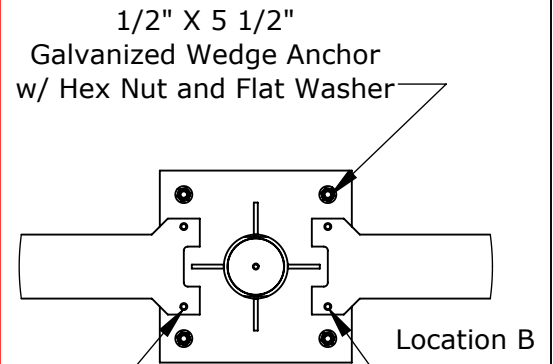

Note: All measurements are center-to-center of pole

Orient uprights with extension arm mounting holes facing the netting. Uprights in end rows will only use the inside set of mounting holes.

Orient uprights with extension arm mounting holes facing the netting. Uprights in center rows will use both sets of mounting holes.