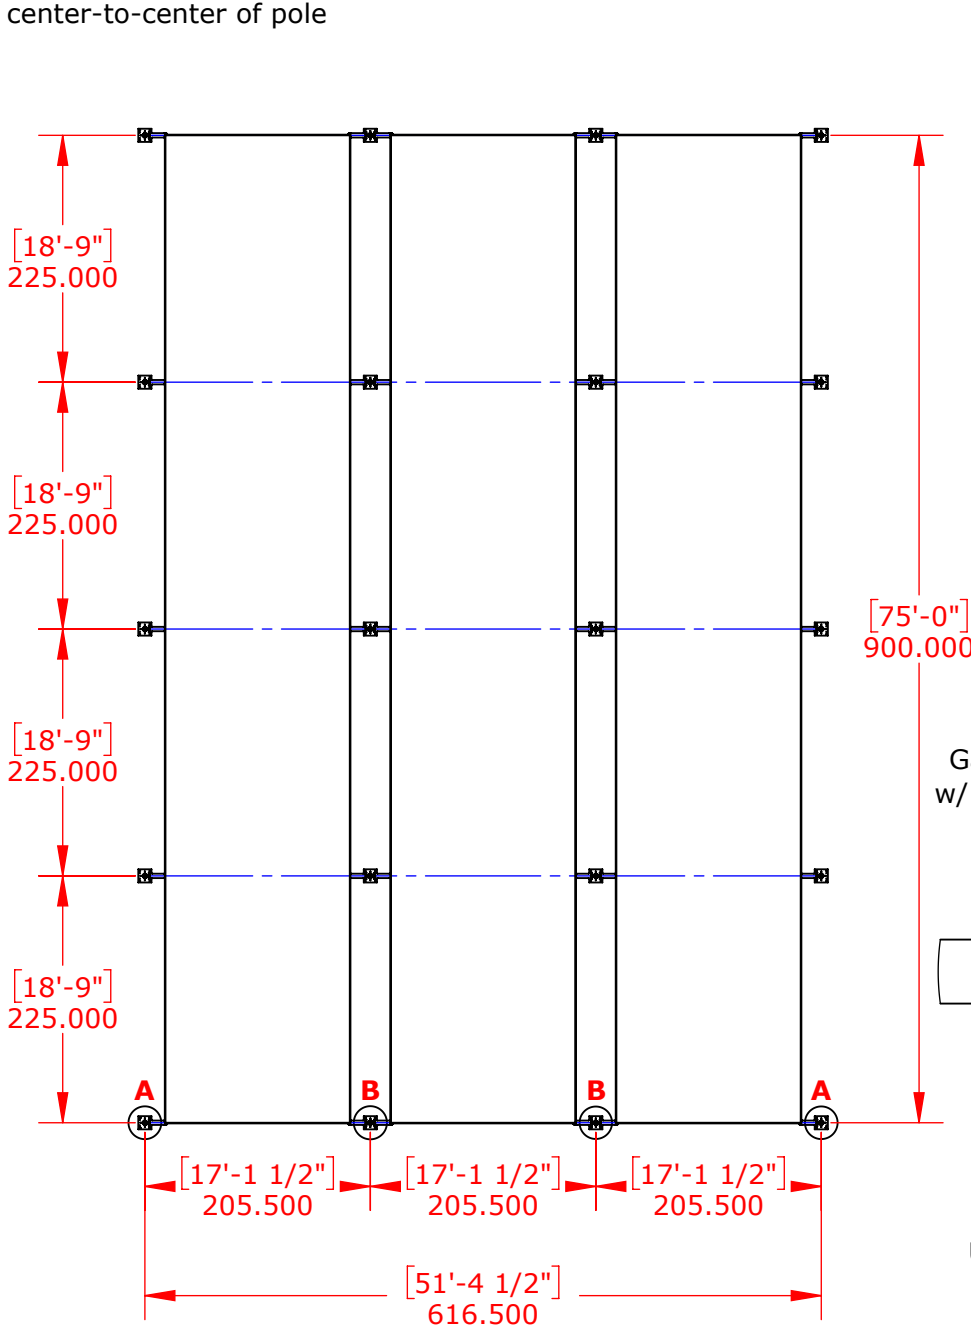

Note: All measurements are center-to-center of pole

Orient uprights with extension arm mounting holes facing the netting. Uprights in end rows will only use the inside set of mounting holes.

Orient uprights with extension arm mounting holes facing the netting. Uprights in center rows will use both sets of mounting holes.

Plate Mount Overhead Batting Tunnel Triple Baseball Pole Layout

Not To Scale

Sportsfield Specialties Inc 07102020