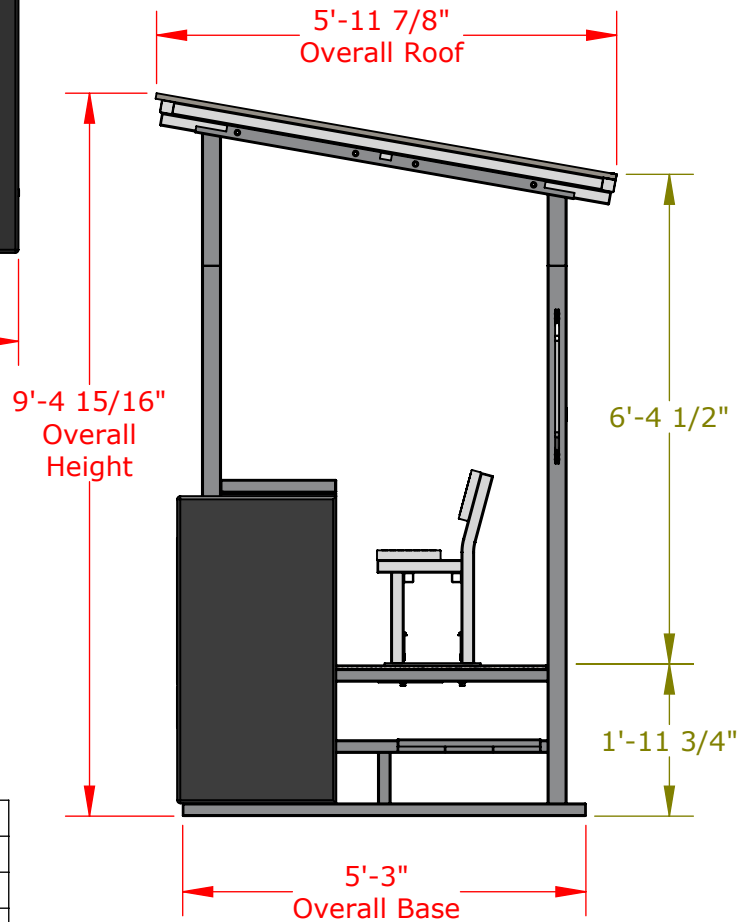

Part #	Size
ST58	5'W x 8'L
ST510	5'W x 10'L
ST512	5'W x 12'L

PROPRIETARY AND CONFIDENTIAL

THE INFORMATION CONTAINED IN THIS DRAWING IS THE SOLE PROPERTY OF SPORTSFIELD SPECIALTIES INC. ANY REPRODUCTION IN PART OR AS A WHOLE WITHOUT THE WRITTEN PERMISSION OF SPORTSFIELD SPECIALTIES INC. IS PROHIBITED.

Scorer's Table

Not To Scale

Sportsfield Specialties Inc 02162024

Part #	Overall Roof	Bench Seating	Overall Base
ST58	10'-0"	6'-7"	8'-7 3/4"
ST510	12'-0"	8'-8"	10'-7 3/4"
ST512	14'-0"	10'-8"	12'-7 3/4"

PROPRIETARY AND CONFIDENTIAL