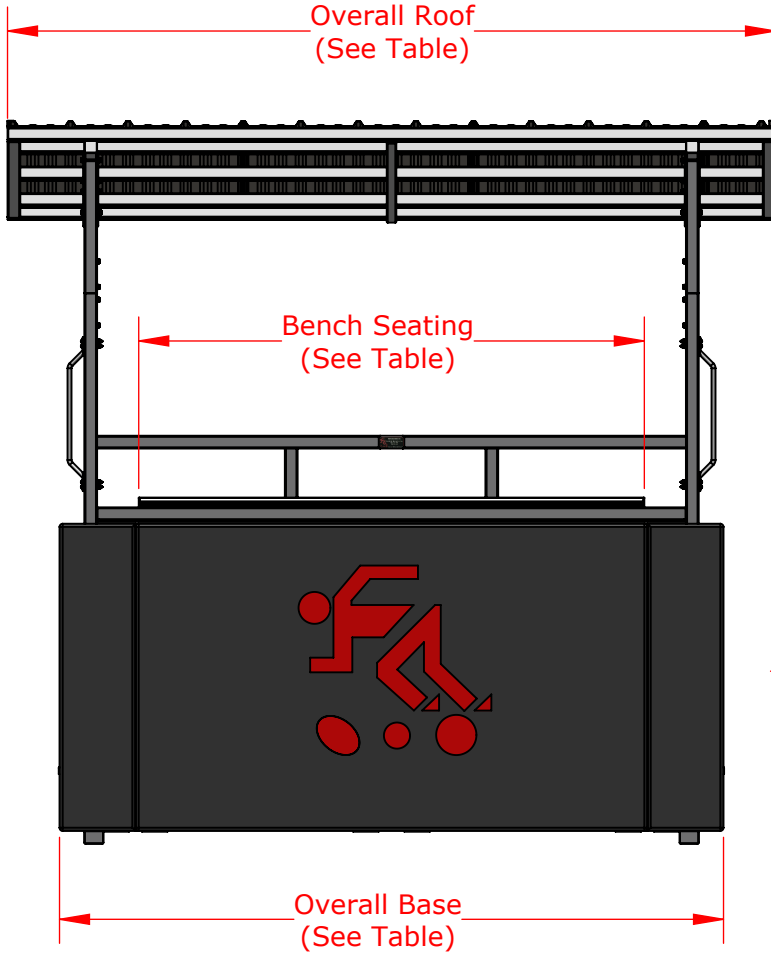

Part #	Size
ST58	5'W x 8'L
ST510	5'W x 10'L
ST512	5'W x 12'L

PROPRIETARY AND CONFIDENTIAL

THE INFORMATION CONTAINED IN THIS DRAWING IS THE SOLE PROPERTY OF SPORTSFIELD SPECIALTIES INC. ANY REPRODUCTION IN PART OR AS A WHOLE WITHOUT THE WRITTEN PERMISSION OF SPORTSFIELD SPECIALTIES INC. IS PROHIBITED.

Scorer's Table

Not To Scale

Sportsfield Specialties Inc 02162024

Part #	Overall Roof	Bench Seating	Overall Base
ST58	10'-0"	6'-7"	8'-7 3/4"
ST510	12'-0"	8'-8"	10'-7 3/4"
ST512	14'-0"	10'-8"	12'-7 3/4"

PROPRIETARY AND CONFIDENTIAL