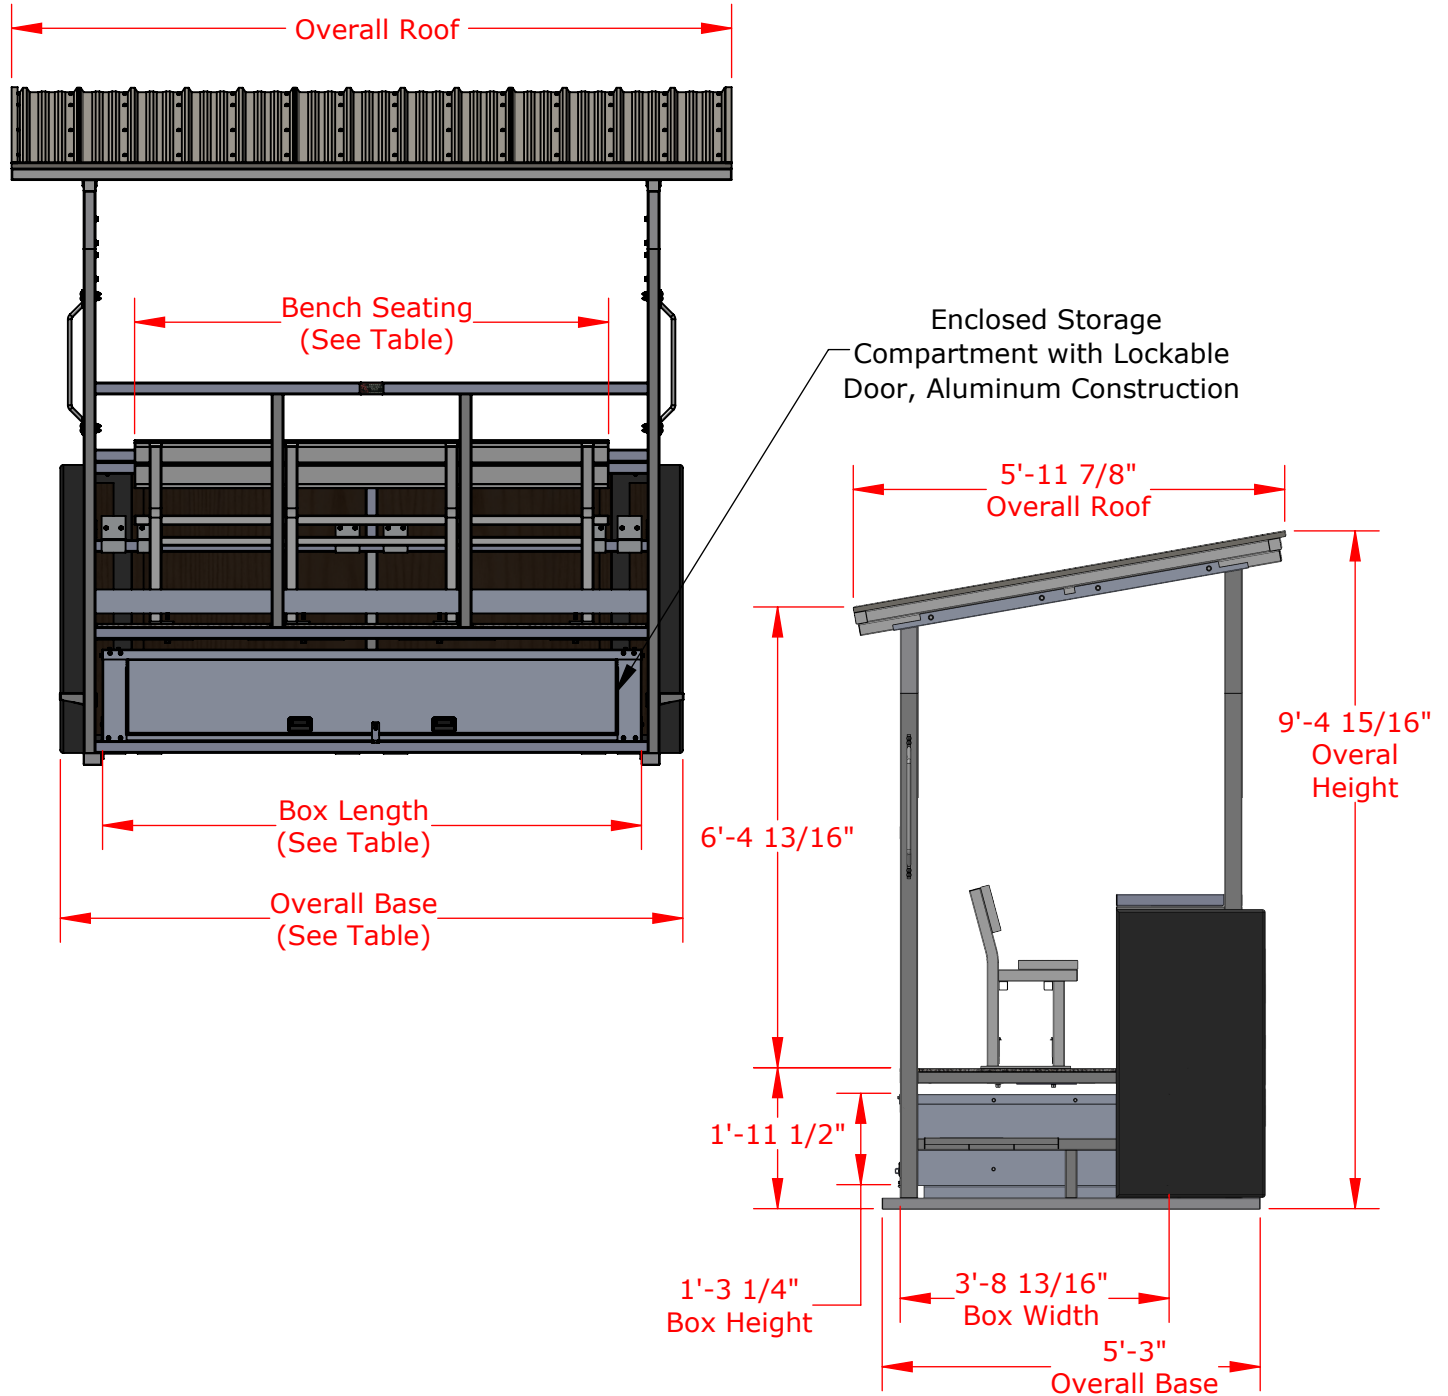

Part #	Size
ST58LSC	5'W x 8'L
ST510LSC	5'W x 10'L
ST512LSC	5'W x 12'L

PROPRIETARY AND CONFIDENTIAL

THE INFORMATION CONTAINED IN THIS DRAWING IS THE SOLE PROPERTY OF SPORTSFIELD SPECIALTIES INC. ANY REPRODUCTION IN PART OR AS A WHOLE WITHOUT THE WRITTEN PERMISSION OF SPORTSFIELD SPECIALTIES INC. IS PROHIBITED.

Scorer's Table with Lockable Storage Compartment

Not To Scale

Sportsfield Specialties Inc 05202024

Part #	Overall Roof	Bench Seating	Box Length	Overall Base
ST58LSC	10'-0"	6'-7"	1 Box @ 7'-5 13/16"	8'-7 3/4"
ST510LSC	12'-0"	8'-8"	2 Boxes @ 4'-7 1/2"	10'-7 3/4"
ST512LSC	14'-0"	10'-8"	3 Boxes @ 3'-7 13/16"	12'-7 3/4"

Scorer's Table with Lockable Storage Compartment

Not To Scale

Sportsfield Specialties Inc 05202024