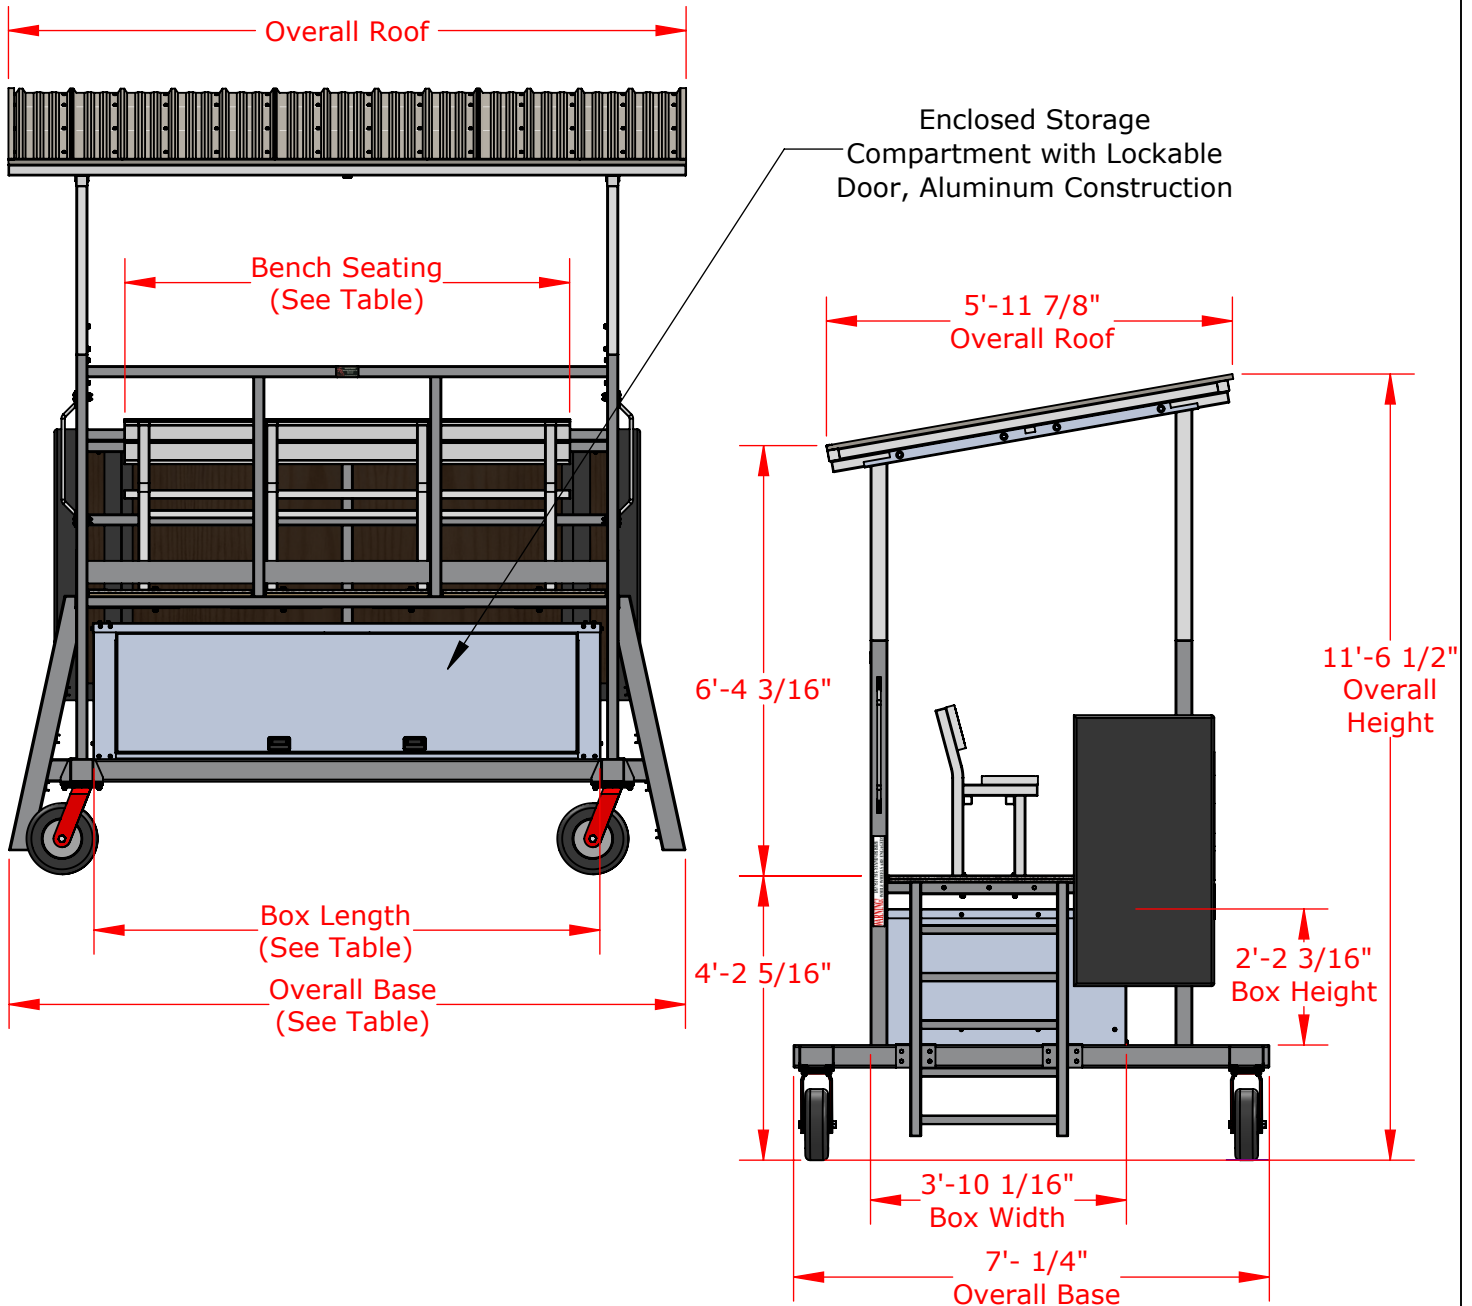

Part #	Size
ST58EMKLSC	5'W x 8'L
ST510EMKLSC	5'W x 10'L
ST512EMKLSC	5'W x 12'L

**PROPRIETARY AND CONFIDENTIAL**

THE INFORMATION CONTAINED IN THIS DRAWING IS THE SOLE PROPERTY OF SPORTSFIELD SPECIALTIES INC. ANY REPRODUCTION IN PART OR AS A WHOLE WITHOUT THE WRITTEN PERMISSION OF SPORTSFIELD SPECIALTIES INC. IS PROHIBITED.

## Scorer's Table with Elevated Mobility Kit and Lockable Storage Compartment

Not To Scale

Sportsfield Specialties Inc 06272024

Part #	Overall Roof	Bench Seating	Box Length	Overall Base
ST58EMKLSC	10'-0"	6'-7"	1 Box @ 7'-5 13/16"	9'-11 3/4"
ST510EMKLSC	12'-0"	8'-8"	2 Boxes @ 4'-7 1/2"	11'-11 3/4"
ST512EMKLSC	14'-0"	10'-8"	3 Boxes @ 3'-7 13/16"	13'-11 3/4"

## Scorer's Table with Elevated Mobility Kit and Lockable Storage Compartment

Not To Scale

Sportsfield Specialties Inc 06272024