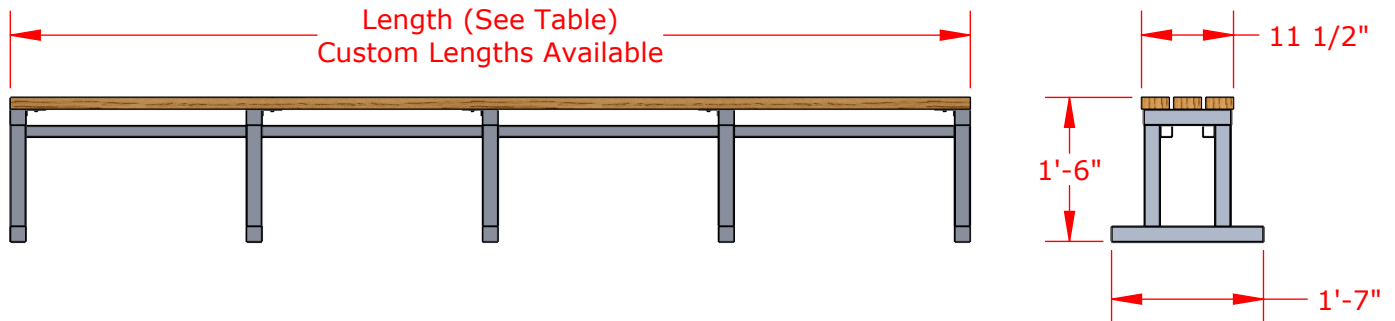

Powder Coated Finish on Frame,
Various Standard Colors Available

Polyboard Made from Recycled Material,
Various Standard Colors Available

Part #	Length	Weight
PTBNBPT8	8'	70 lbs
PTBNBPT10	10'	80 lbs
PTBNBPT12	12'	95 lbs
PTBNBPT15	15'	120 lbs

Single Tier Portable Polyboard Bench without Backrest

Not To Scale

Sportsfield Specialties Inc 05192020