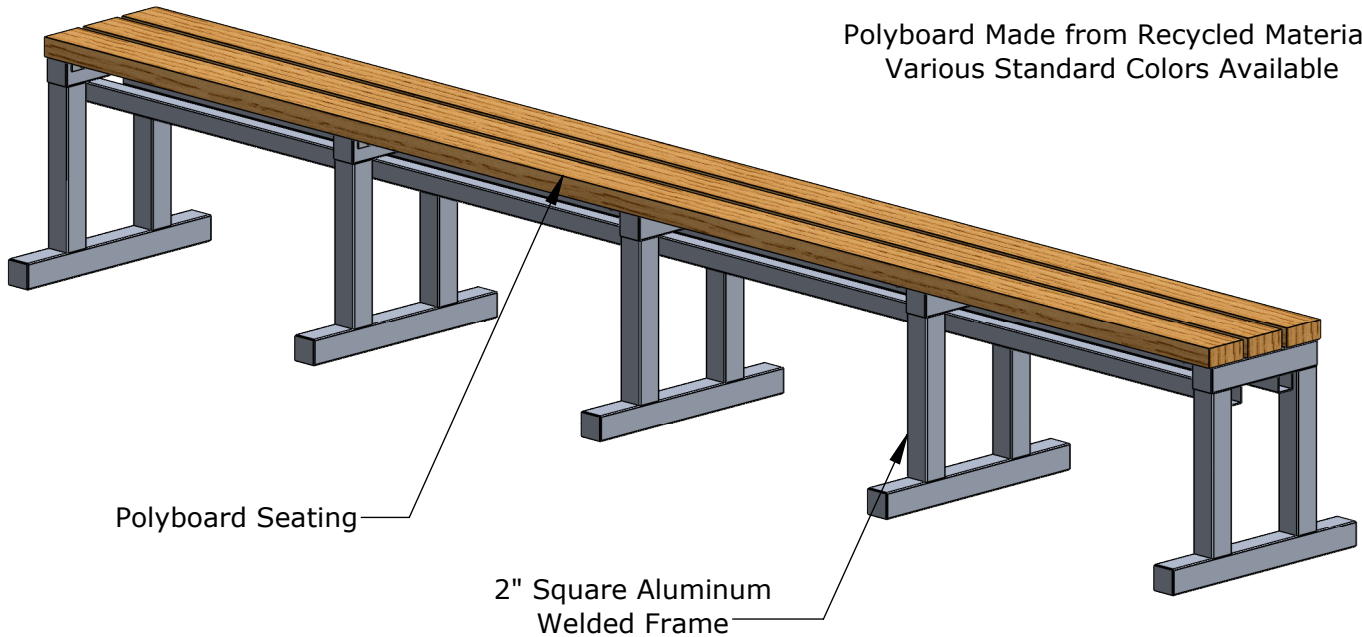

Powder Coated Finish on Frame,
Various Standard Colors Available

Polyboard Made from Recycled Material,
Various Standard Colors Available

Part #	Length	Weight
PTBNBPT8	8'	70 lbs
PTBNBPT10	10'	80 lbs
PTBNBPT12	12'	95 lbs
PTBNBPT15	15'	120 lbs

Single Tier Portable Polyboard Bench without Backrest

Not To Scale

Sportsfield Specialties Inc 05192020