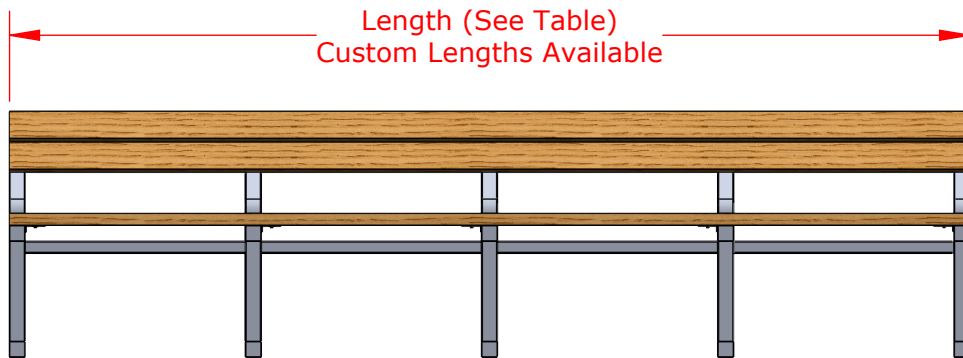

Powder Coated Finish on Frame,
Various Standard Colors Available

Polyboard Made from Recycled Material,
Various Standard Colors Available

Part #	Length	Weight
PTBBRPT8	8'	100 lbs
PTBBRPT10	10'	120 lbs
PTBBRPT12	12'	145 lbs
PTBBRPT15	15'	180 lbs

Single Tier Portable Polyboard Bench with Backrest

Not To Scale

Sportsfield Specialties Inc 05192020