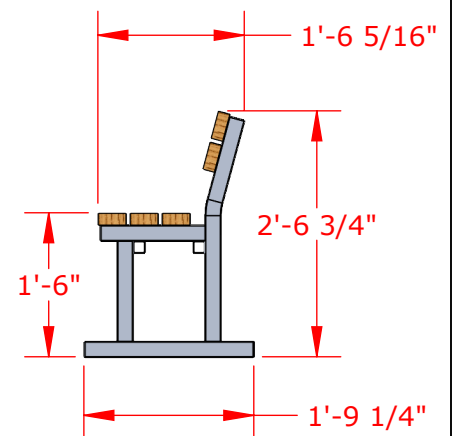

Powder Coated Finish on Frame,
Various Standard Colors Available

Polyboard Made from Recycled Material,
Various Standard Colors Available

Part #	Length	Weight
PTBBRPT8	8'	100 lbs
PTBBRPT10	10'	120 lbs
PTBBRPT12	12'	145 lbs
PTBBRPT15	15'	180 lbs

Single Tier Portable Polyboard Bench with Backrest

Not To Scale

Sportsfield Specialties Inc 05192020