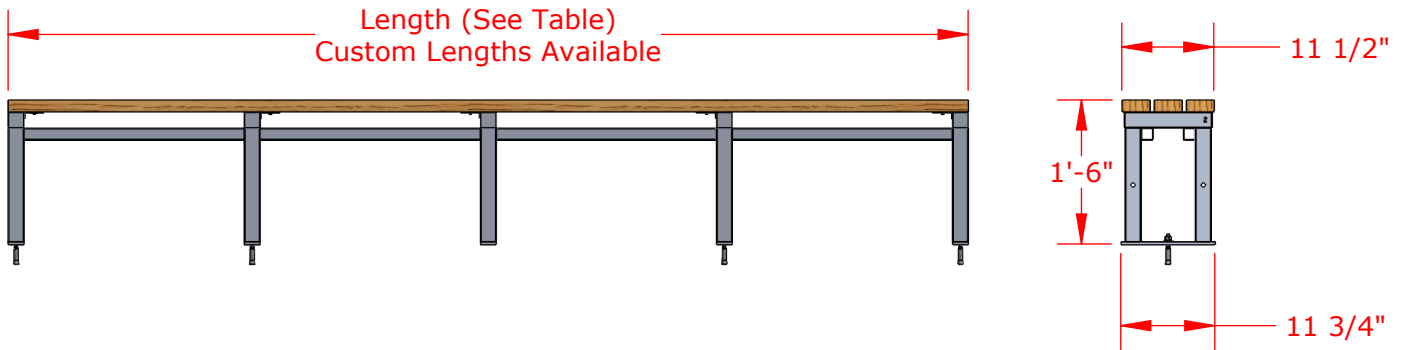

Powder Coated Finish on Frame,
Various Standard Colors Available

Polyboard Made from Recycled Material,
Various Standard Colors Available

Part #	Length	Weight
PTBNBSP8	8'	35 lbs
PTBNBSP10	10'	45 lbs
PTBNBSP12	12'	50 lbs
PTBNBSP15	15'	60 lbs