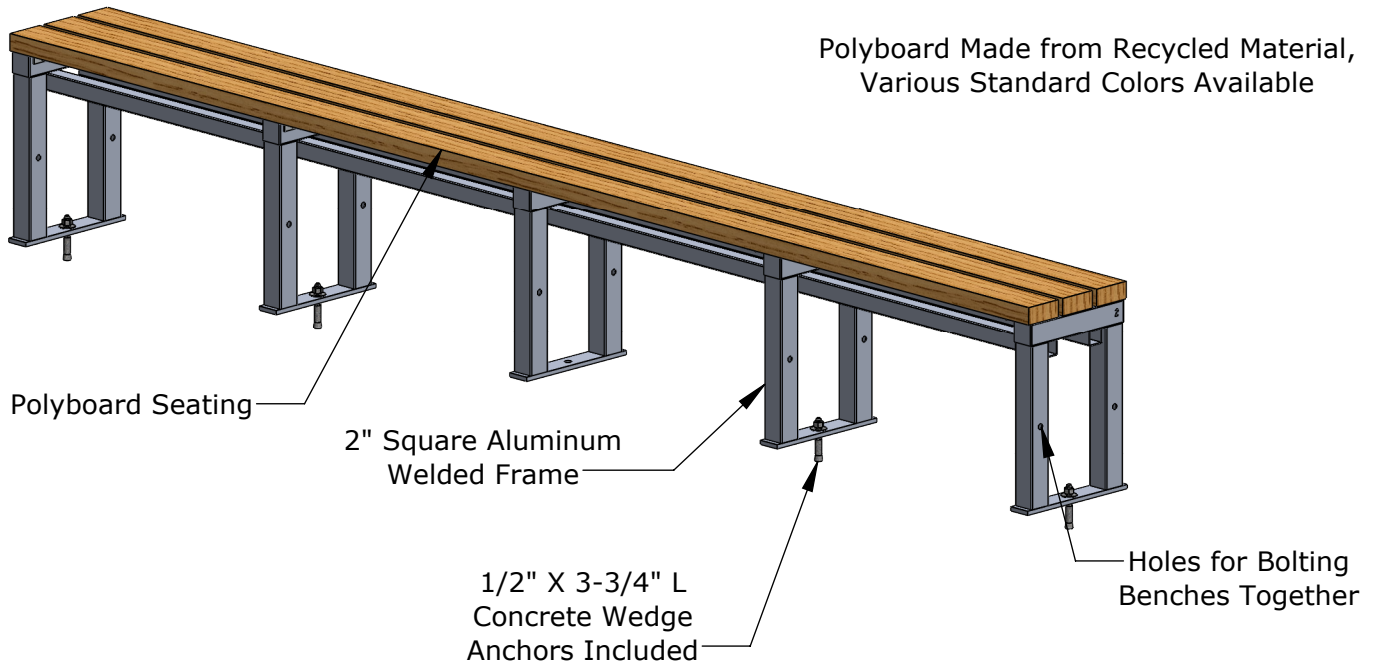

Powder Coated Finish on Frame,
Various Standard Colors Available

Polyboard Made from Recycled Material,
Various Standard Colors Available

Part #	Length	Weight
PTBNBSP8	8'	35 lbs
PTBNBSP10	10'	45 lbs
PTBNBSP12	12'	50 lbs
PTBNBSP15	15'	60 lbs

Single Tier Semi-Permanent Polyboard Bench without Backrest

Not To Scale

Sportsfield Specialties Inc 11202020