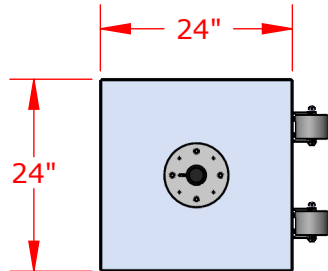

Portable Ball Safety Netting System

Not To Scale

Sportsfield Specialties Inc 03022022

Typical Pole Spacing: 20' \varnothing to \varnothing

Note: Base Should be Secured with Sand Bags

PROPRIETARY AND CONFIDENTIAL