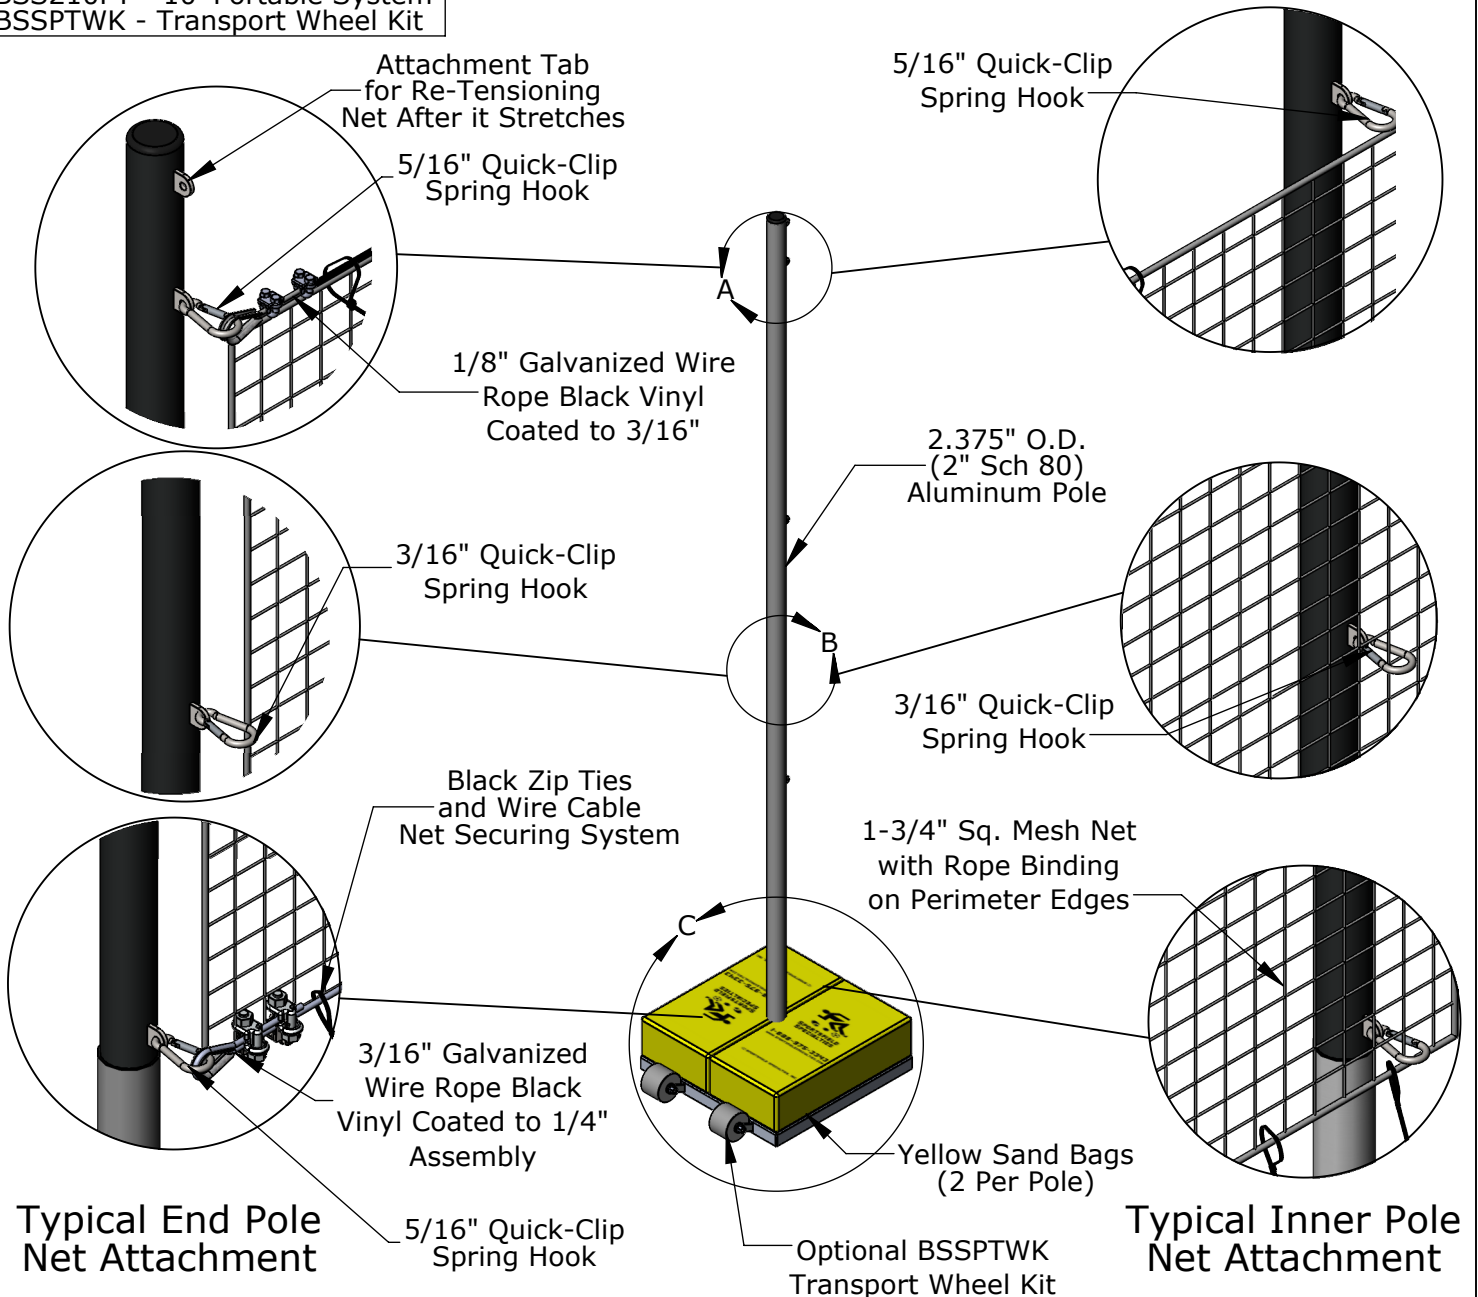

Standard Part Numbers:
 BSS28PT - 8' Portable System
 BSS210PT - 10' Portable System
 BSSPTWK - Transport Wheel Kit

Standard Black Powder Coated Finish

Sportsfield Specialties strongly recommends the removal of all nets prior to exposure to winter weather, including snow and/or ice storms. The nets should also be removed prior to any extreme wind events whenever possible. Removal will prevent pole damage in the above scenarios, and mitigate any unforeseen damage to the net itself. Store all nets in a dry, pest free location.

Portable Ball Safety Netting System

Not To Scale

Sportsfield Specialties Inc 03022022

Typical Pole Spacing: 20' \varnothing to \varnothing

Note: Base Should be Secured with Sand Bags

PROPRIETARY AND CONFIDENTIAL