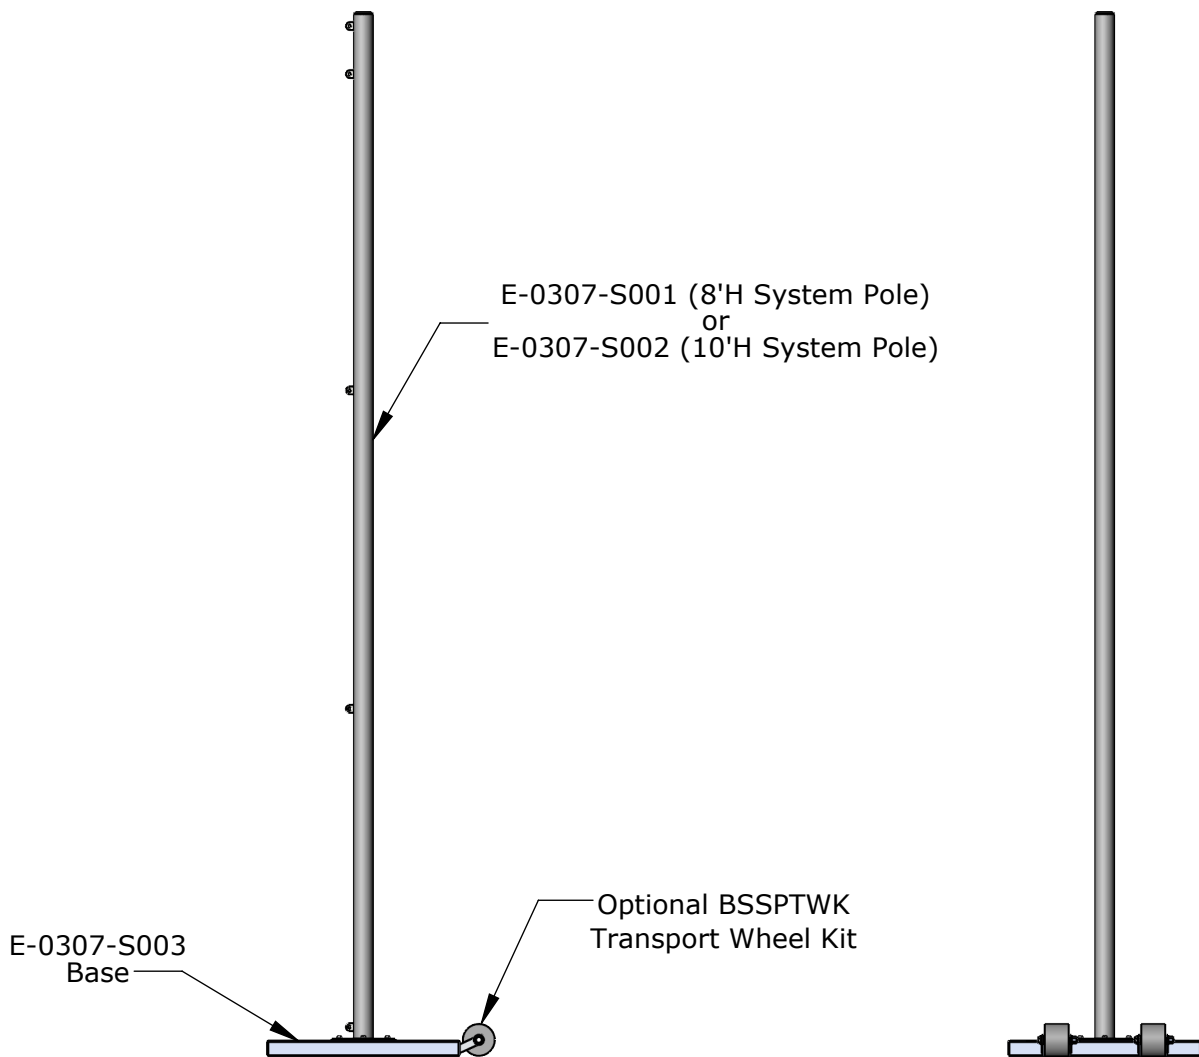

Standard Part Numbers:
 BSS28PT - 8' Portable System
 BSS210PT - 10' Portable System
 BSSPTWK - Transport Wheel Kit

Standard Black Powder Coated Finish

Sportsfield Specialties strongly recommends the removal of all nets prior to exposure to winter weather, including snow and/or ice storms. The nets should also be removed prior to any extreme wind events whenever possible. Removal will prevent pole damage in the above scenarios, and mitigate any unforeseen damage to the net itself. Store all nets in a dry, pest free location.

Portable Ball Safety Netting System

Not To Scale

Sportsfield Specialties Inc 03022022

Typical Pole Spacing: 20' \varnothing to \varnothing

Note: Base Should be Secured with Sand Bags

PROPRIETARY AND CONFIDENTIAL