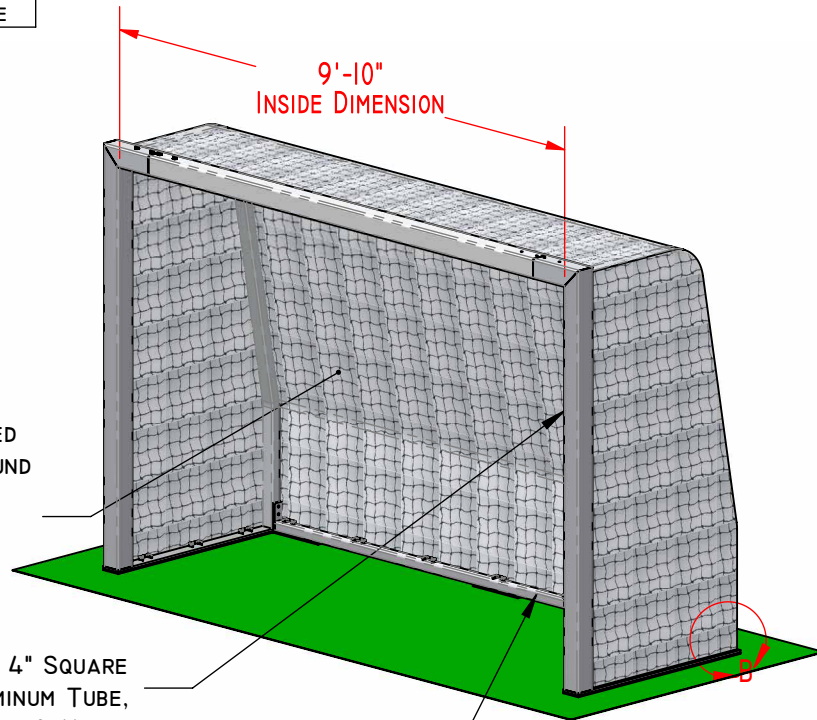

NO MOBILITY WHEEL KIT OPTION AVAILABLE

FUTSAL NET, 3MM TWISTED, KNOTTED POLYETHYLENE NET WITH A ROPE BOUND PERIMETER FOR EASY HANGING AND A 4" SQUARE MESH, STANDARD COLOR WHITE (ORANGE OPTIONAL)

4" x 4" SQUARE ALUMINUM TUBE, CROSSBAR & UPRIGHTS

2" x 2" SQUARE ALUMINUM TUBE, REAR GROUND BAR

POWDER COATED WHITE FINISH

2" x 3" RECTANGLE ALUMINUM TUBE, END FRAMES

FACTORY PRE-INSTALLED 1/2" BLACK RUBBER BASE MATERIAL TO INCREASE FUTSAL GOAL STABILITY AND HELP PREVENT DAMAGE TO PLAYING SURFACE

6'-7" INSIDE DIMENSION

FINISH GRADE

3'-7" FRONT OF POST TO REAR OF GROUND BAR

DETAIL B
 FUTSAL NET MOUNTING CLIP (LIFETIME WARRANTY)

PROPRIETARY AND CONFIDENTIAL
 THE INFORMATION CONTAINED IN THIS DRAWING IS THE SOLE PROPERTY OF SPORTSFIELD SPECIALTIES INC. ANY REPRODUCTION IN PART OR AS A WHOLE WITHOUT THE WRITTEN PERMISSION OF SPORTSFIELD SPECIALTIES INC. IS PROHIBITED.

FG610S 6'7" x 9'10" SQUARE POST FUTSAL GOAL

NOT TO SCALE

SPORTSFIELD SPECIALTIES INC 08262016