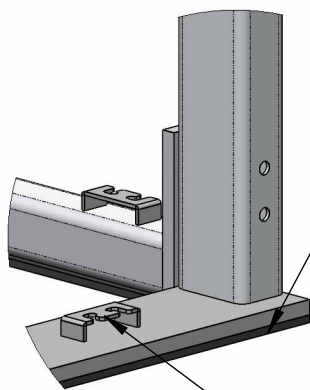

NO MOBILITY WHEEL KIT OPTION AVAILABLE

FUTSAL NET, 3MM TWISTED, KNOTTED POLYETHYLENE NET WITH A ROPE BOUND PERIMETER FOR EASY HANGING AND A 4" SQUARE MESH, STANDARD COLOR WHITE (ORANGE OPTIONAL)

4" x 4" SQUARE ALUMINUM TUBE, CROSSBAR & UPRIGHTS

2" x 2" SQUARE ALUMINUM TUBE, REAR GROUND BAR

POWDER COATED WHITE FINISH

2" x 3" RECTANGLE ALUMINUM TUBE, END FRAMES

FACTORY PRE-INSTALLED 1/2" BLACK RUBBER BASE MATERIAL TO INCREASE FUTSAL GOAL STABILITY AND HELP PREVENT DAMAGE TO PLAYING SURFACE

6'-7" INSIDE DIMENSION

FINISH GRADE

3'-7" FRONT OF POST TO REAR OF GROUND BAR

DETAIL B
 FUTSAL NET MOUNTING CLIP (LIFETIME WARRANTY)

PROPRIETARY AND CONFIDENTIAL
 THE INFORMATION CONTAINED IN THIS DRAWING IS THE SOLE PROPERTY OF SPORTSFIELD SPECIALTIES INC. ANY REPRODUCTION IN PART OR AS A WHOLE WITHOUT THE WRITTEN PERMISSION OF SPORTSFIELD SPECIALTIES INC. IS PROHIBITED.